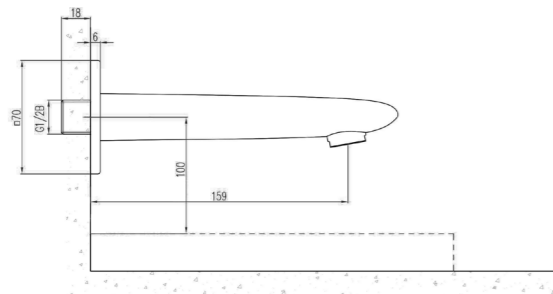

37151-000/1B-1
Bathtub spout

External thread: G1/2B
Decorative faceplate Decorative faceplate diameter: $\varnothing$ 70mm
Distance from outlet to wall: 153mm