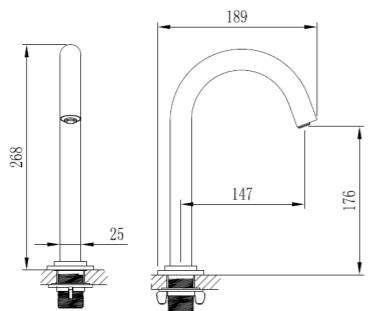

5121-1B1-2
Sensor basin faucet

φ25*189*268mm
DC power