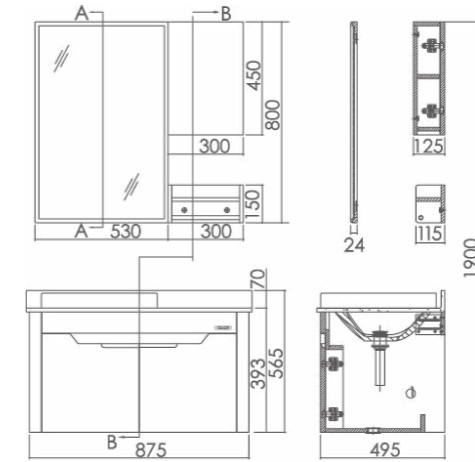

A2098-313C-1

Wall-hung bathroom cabinet
Standard Configuration:
900*510*1900mm