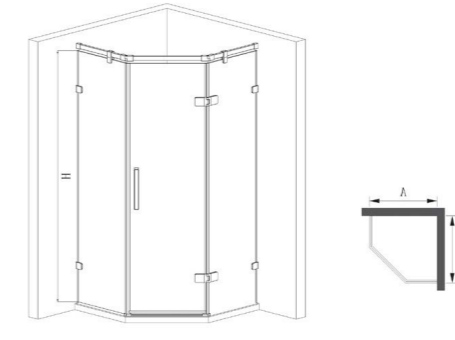

Standard specification
≤(800-1200)*(800-1200)*2000mm