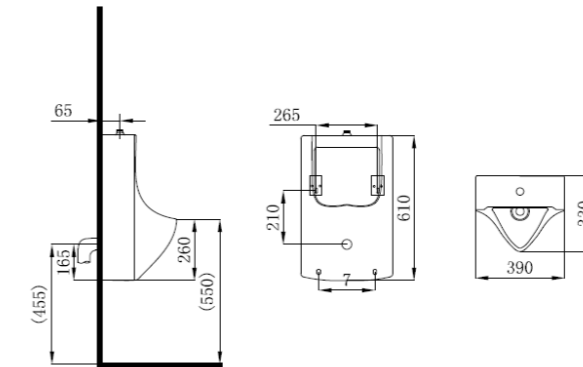

480*360*710mm
Water inlet: top
S-trap

13038-1/11Z-1
Wall-hung urinal

395*425*835mm
Water inlet: top
P-trap

13038-2/21Z-1
Wall-hung urinal

395*425*835mm
Water inlet: top
S-trap

13040-2/11Z-1
Wall-hung urinal