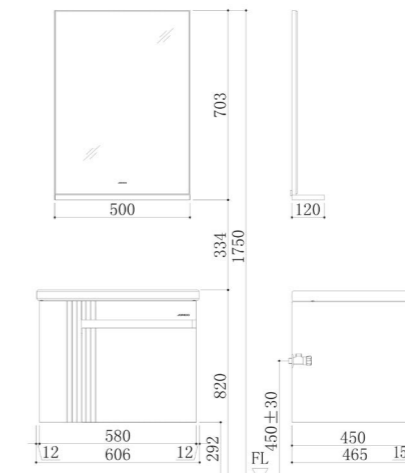

A2156-321A-I011

Wall-hung bathroom cabinet
Standard Configuration:
600*480*1850mm

AM2156-321A-I011
Makeup mirror: 500*120*700mm

AB2156-321A-I011
Main cabinet: 580*450*450mm

12228-1/11Z-I011
Integrated basin: 605*465*240mm