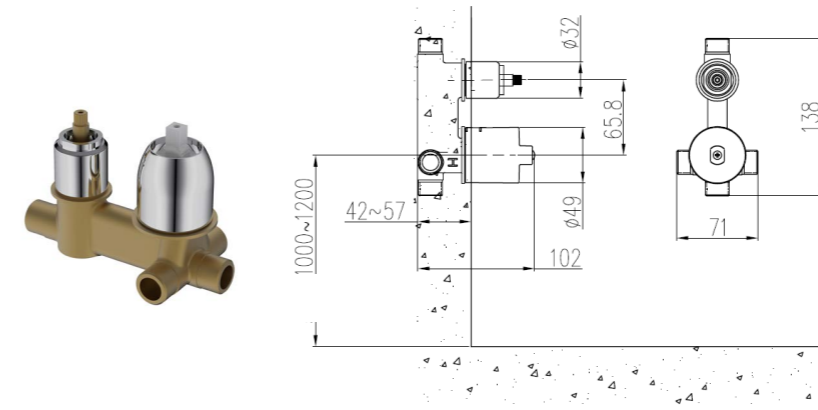

37195-000/1B-1
Concealed two-channel spool

External thread: G1/2