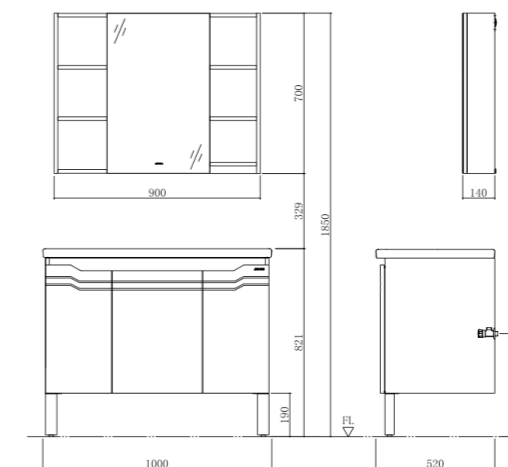

A1218-132V-1
Floor-standing bathroom cabinet
Standard Configuration:
1000*520*1850mm

- **AC1218-132V-1**
  Makeup mirror: 900*142*700mm
- **AB1218-132V-1**
  Main cabinet: 976*500*780mm
- **12229-1/11Z-1**
  Integrated basin: 1000*520*244mm