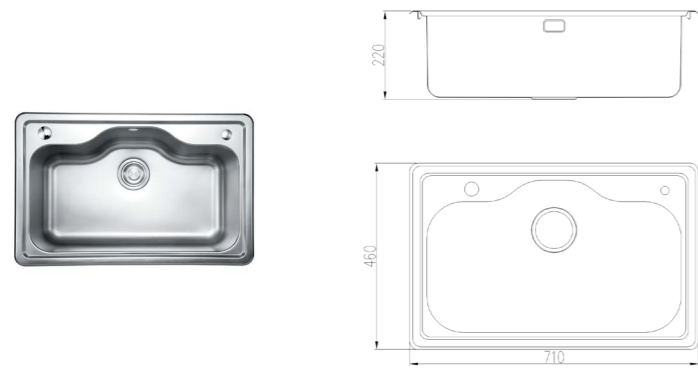

33080-473/1B-I01Z
Vertical kitchen faucet

Height of outlet hole: 229mm
Distance from water outlet center to body: 198mm
Total height: 300mm
thread: M32*1.5

3333-476/1B-Z
Vertical kitchen faucet

Height of outlet hole: 209mm
Distance from water outlet center to body: 202mm
Total Height: 333mm