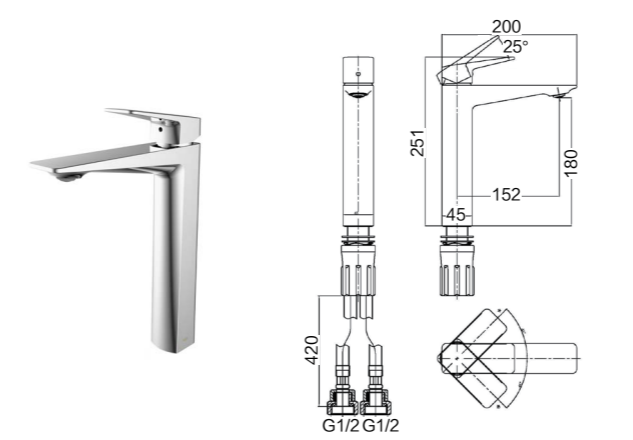

32311-477/1B-I011
lavatory faucet

Total height: 251mm
Height of outlet hole: 180mm
Distance from water outlet center to body: 152mm