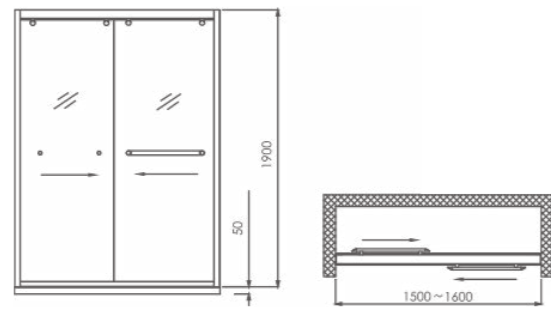

Series 21 M1211-3A01-JMO
Shower screen
1400*1900mm

Aluminum border self-cutting
1400-1900mm

Series 21 M1215-3A01-JMO
Shower screen
1500*1900mm

Aluminum border self-cutting
1400-1500mm

Series 21 M1212-3A01-JMO
Square shower enclosure
1600*1900 mm