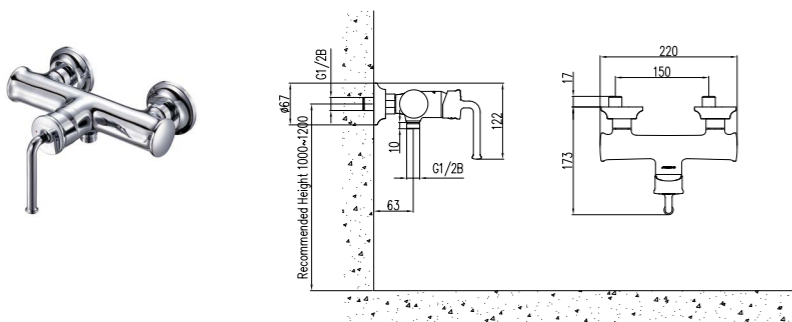

35172-272/1B-1
Shower mixer

Inlet spacing: 150mm
Distance between wall & outlet: 60mm
External thread: G1/2