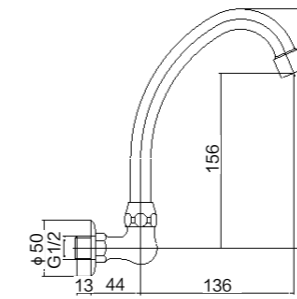

7703-238/1C-I011
Cold-only basin faucet

Height of outlet hole: 156mm
Center distance of water outlet: 136mm
Total height: 213mm
Inlet thread: G1/2