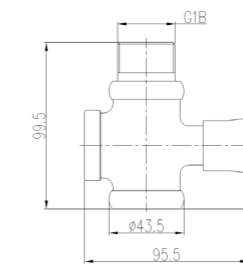

8254-003/1B1-I011
Button-press squatting pan flushing valve

Inlet thread: G1
Outlet: match with ϕ 32