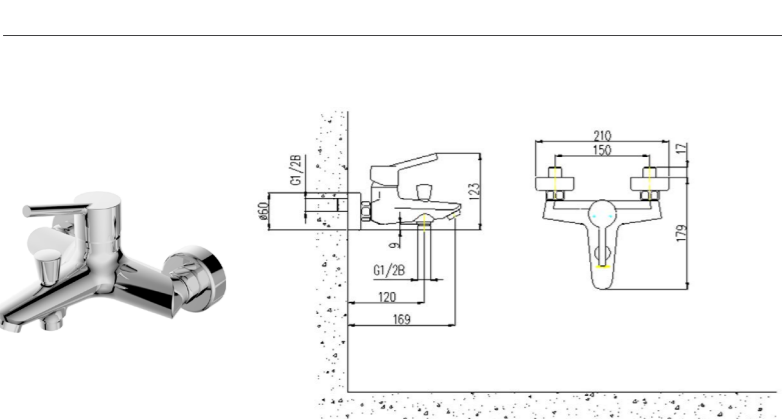

35123-495/1B-I011
Shower mixer

Center distance of water inlet: 150mm
Distance from wall & outlet: 169mm
External thread: G1/2