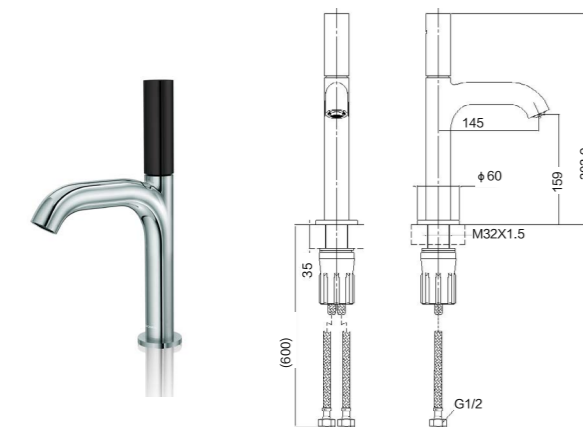

32264-326/1A-Z
Basin faucet
Total height: 175mm
Height of outlet hole: 109mm
Distance from water outlet center to body: 161mm

32335-551/1B-Z
Basin faucet
Total height: 216mm
Height of outlet hole: 151mm
Distance from water outlet center to body: 160mm

32305-456/1B-Z
Basin faucet
Total height: 165mm
Height of outlet hole: 105mm
Distance from water outlet center to body: 130mm

32299-123/1B-Z
Basin faucet
Total height: 265mm
Height of outlet hole: 227mm
Distance from water outlet center to body: 122mm

32334-772/1B-Z
Basin faucet
Total height: 177.5mm
Height of outlet hole: 86.4mm
Distance from water outlet center to body: 129.6mm

32112-093/1B1-Z
lavatory faucet
Total height: 214mm
Height of outlet hole: 188mm
Distance from water outlet center to body: 137mm