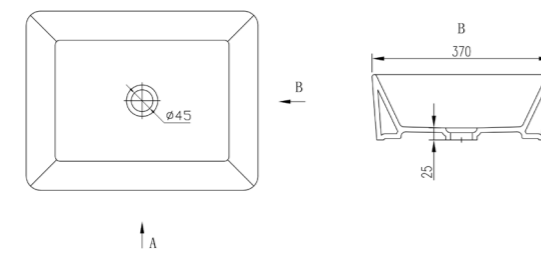

12161-1/01P-I011

Artistic basin
Standard Configuration:
480*370*135mm