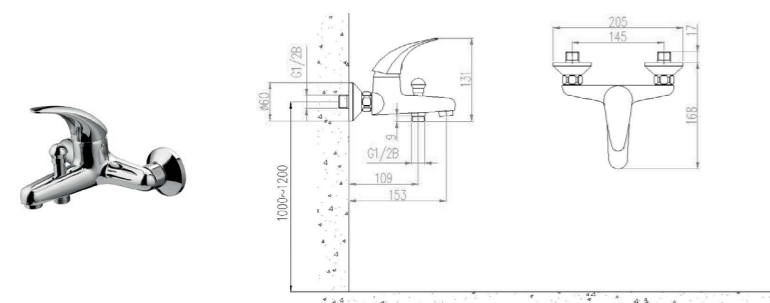

3571-065/1C-I011
Bath and shower mixer

Center distance of water inlet: 150mm
Distance between wall & shower outlet: 109mm
Distance between wall & tub outlet: 153mm
External thread: G1/2