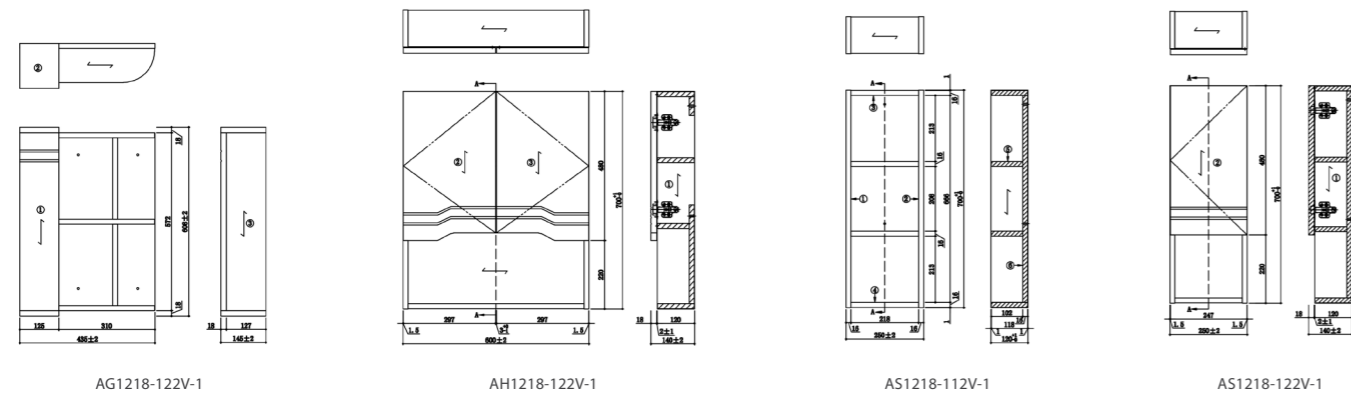

A1215-011A-1
Floor-standing bathroom cabinet
Standard Configuration:
800*500*1870mm

A2211-125A-1
Wall-hung bathroom cabinet
Standard Configuration:
605*465*1850mm