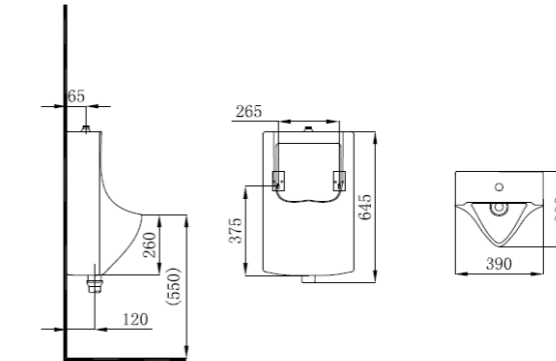

13040-1/21Z-1
Wall-hung urinal

390*320*645mm
Water inlet: top
S-trap