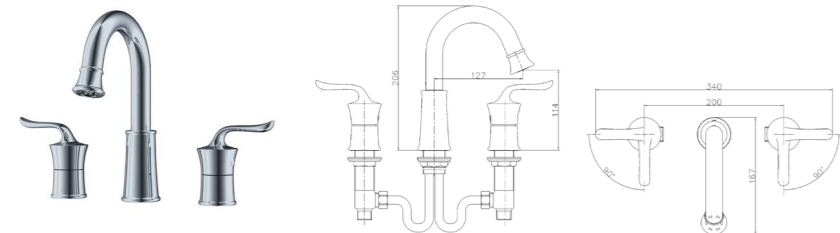

31012-142/1A-I011
Bidet faucet

Height of outlet hole: 89mm
Distance from water outlet center to body: 135mm
Total height: 197mm

39014-142/1B1-Z
Wall-mounted lavatory faucet

Distance from water outlet center to body: 181mm
Center distance of handle and the water outlet: 132mm