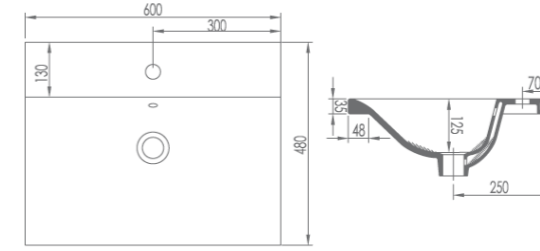

12136-1/11Z-1

Artistic basin
Standard Configuration:
500*430*206mm

12141-1/11Z-1

Above counter basin
Standard Configuration:
600*500*217mm

12135-1/01Z-1

Artistic basin
Standard Configuration:
445*445*200mm