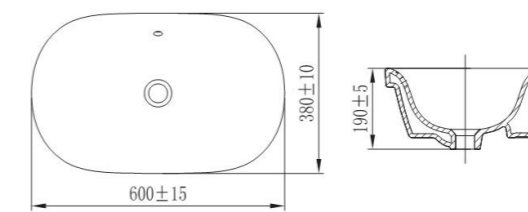

12142-1/01Z-1

Above counter basin
Standard Configuration:
600*380*190mm