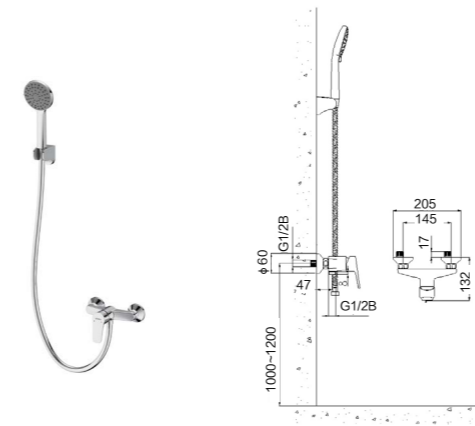

35281-484/1C-1
Bath mixer with shower

Center distance of water inlet: 145mm
between wall & outlet: 47mm
External thread: G1/2B
Decorative cover: $\Phi 60$
Hand shower: 4 Inch