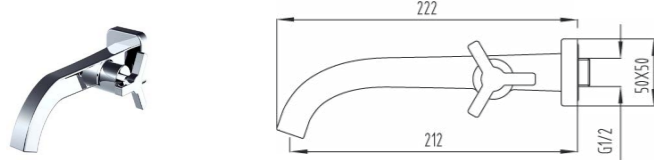

34005-231/1B-I011
Cold-only basin faucet
Center distance of water outlet: 212mm
Total height: 222mm
Outlet thread: G1/2