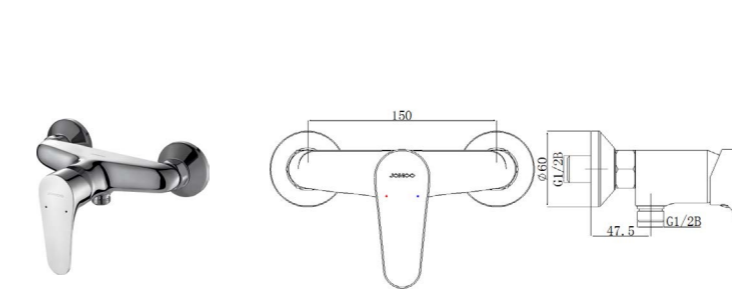

35130-139/1B-1
Shower mixer

Inlet spacing: 150mm
Distance between wall & outlet: 47.5mm
External thread: G1/2