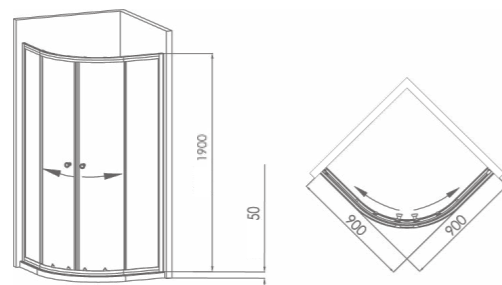

Standard specification
≤(800-1500)*(800-1500)*2000mm