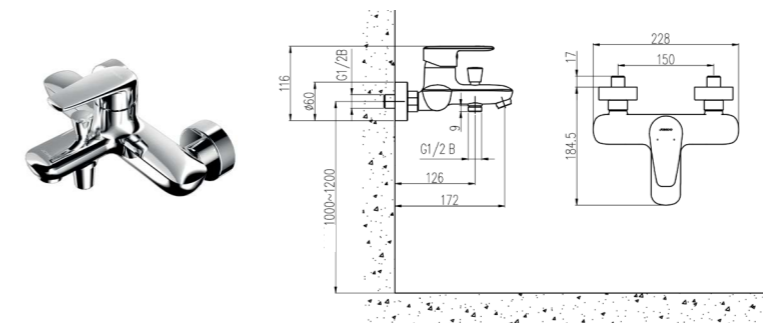

35162-228/1B-I011
Bath and shower mixer

Center distance of water inlet: 150mm
Distance from bathtub outlet to wall: 172mm
External thread: G1/2