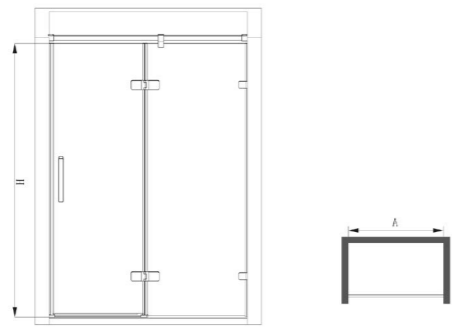

Standard specification
≤(1200-1600)*2000mm