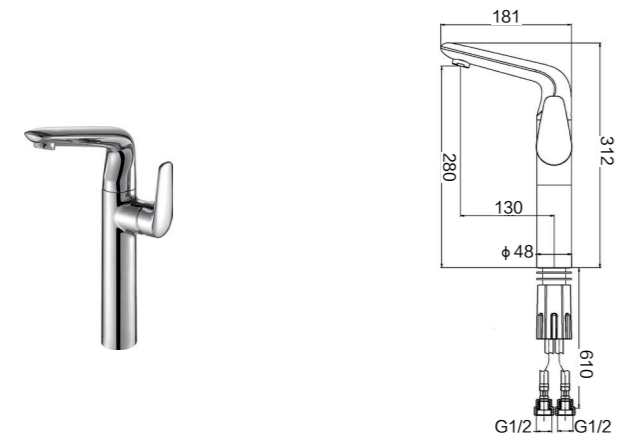

32215-228/1B1-Z
lavatory faucet

Total height: 312mm
Height of outlet hole: 280mm
Distance from water outlet center to body: 130mm