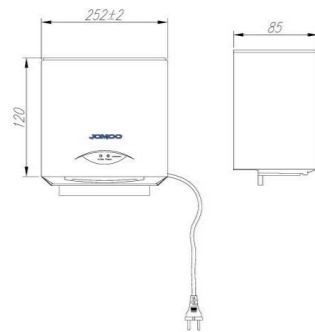

56E6005-30-CJM1
Sensor hand dryer
252*120*85mm
Infrared sensing
AC power