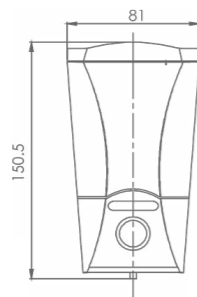

58E8001-00-CJM1
Soap dispenser
81*70*150.5mm
Wall-mounted
Capacity: 200ml