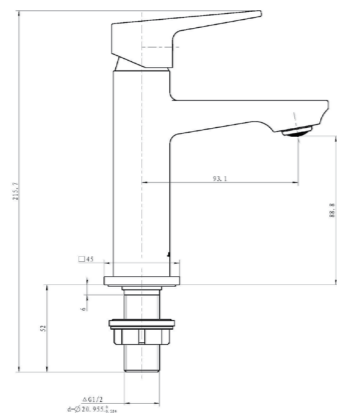

76026-500/1C-I011
Cold-only basin faucet

total height: 215.7mm
height of outlet hole: 88.8mm
distance from water outlet center to body: 93.2mm