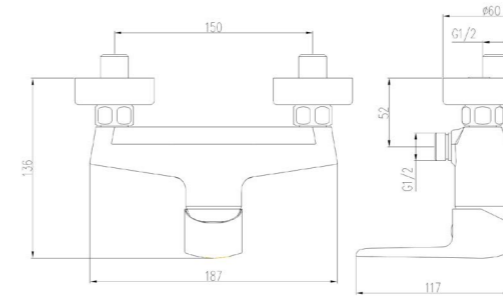

35122-126/1B-1
Shower mixer

Inlet spacing: 150mm
Distance between wall & outlet: 52mm
External thread: G1/2