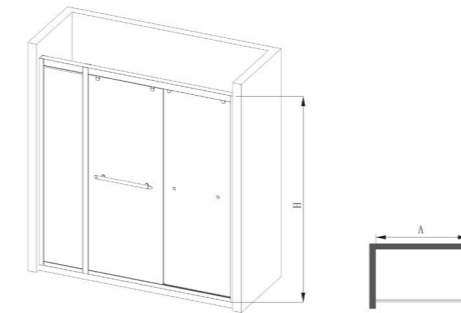

Standard specification