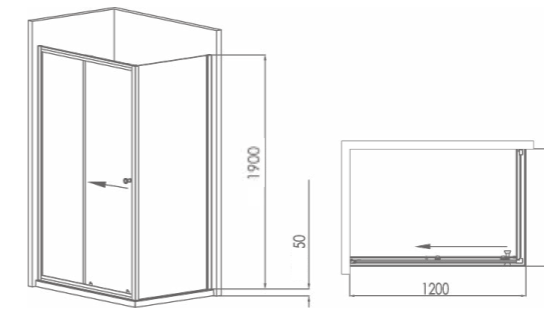

Standard specification
≤(1200-1600)*(800-1000)*2000mm