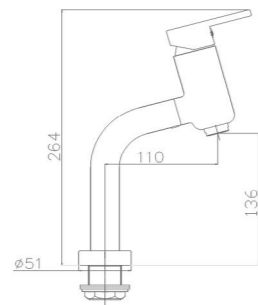

32223-243/1B-I011
lavatory faucet

Total height: 264mm
Height of outlet hole: 136mm
Distance from water outlet center to body: 110mm