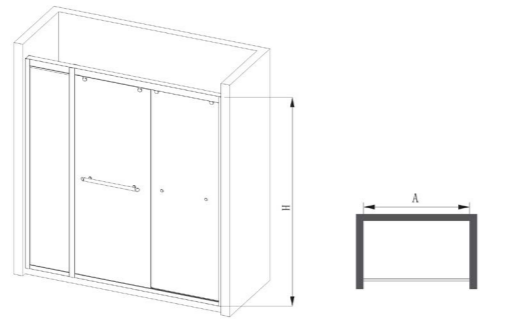

Standard specification
≤(1600-2500)*2000mm