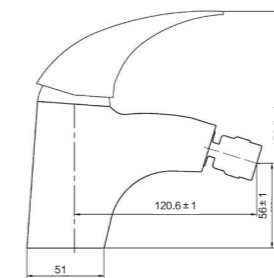

3105-004/1C-I011
Bidet faucet

Height of outlet hole: 56mm
Distance from water outlet center to body: 120.6mm
Total height: 156.5mm