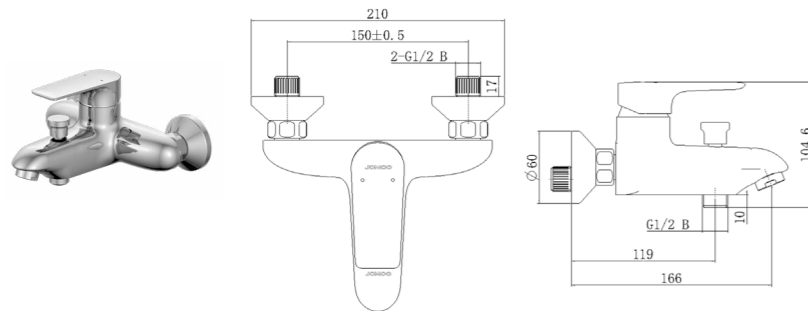

35278-473/1B-I011
Bath and shower mixer

Center distance of water inlet: 150mm
Distance between wall & shower outlet: 119mm
Distance between wall & tub outlet: 166mm
Diameter of decorative cover: 60mm
External thread: G1/2B