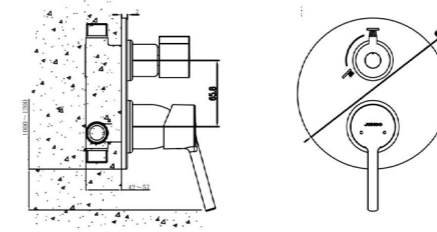

37197-495/1B-I011
Shower wall seat

Two-way outlet
Decorative panel: $\Phi 150 \times 7$ mm