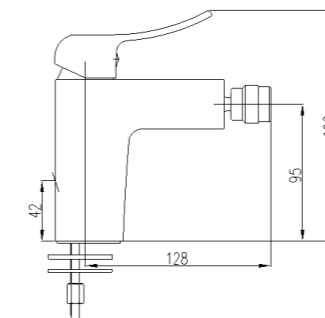

3107-055/1B-I011
Bidet faucet

Height of outlet hole: 95mm
Distance from water outlet center to body: 128mm
Total height: 160mm