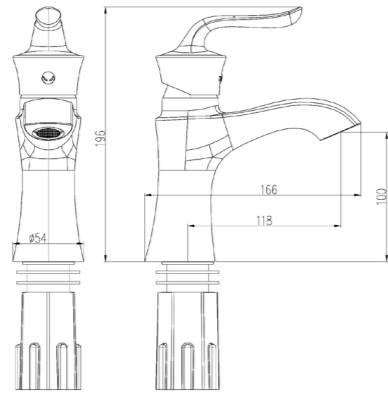

32163-142/1B1-Z
lavatory faucet

Total height: 196mm
Height of outlet hole: 100mm
Distance from water outlet center to body: 118mm