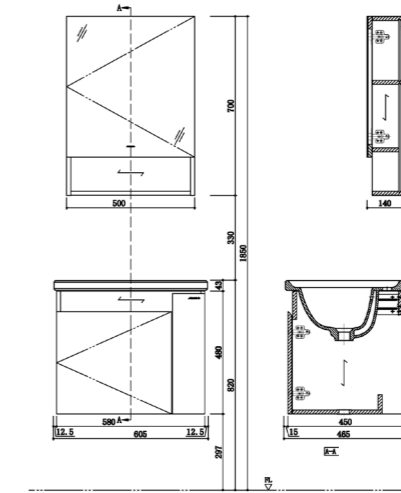

A2211-125A-1
Wall-hung bathroom cabinet
Standard Configuration:
605*465*1850mm