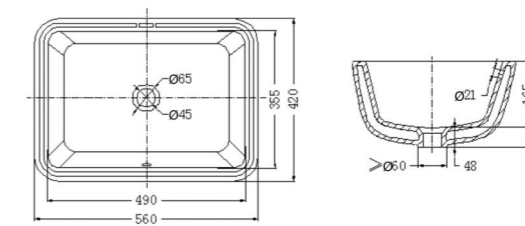

12145-1/01Z-I011

Under counter basin
Standard Configuration:
560*420*215mm