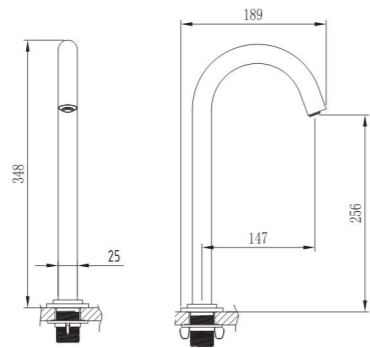

51E1180-11-CJM1
Sensor basin faucet

φ25*189*348mm
DC power