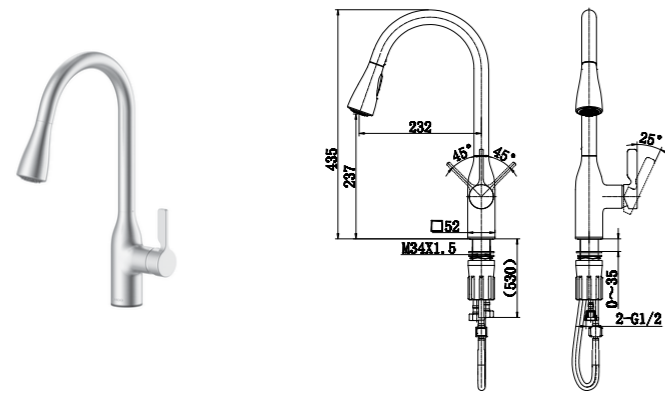

33138-123/1B-Z
Vertical kitchen faucet

Height of outlet hole: 237mm
Distance from water Outlet center to body: 232mm
Total height: 435mm