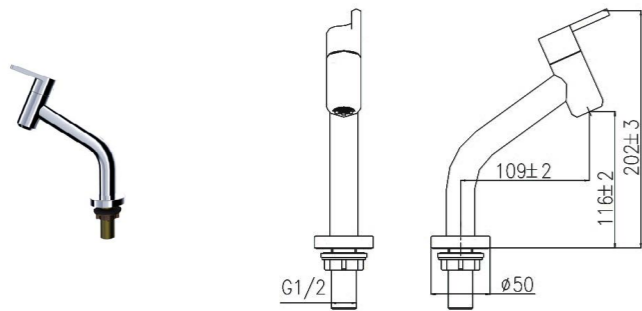

34005-231/1B-I011
Cold-only basin faucet
Center distance of water outlet: 212mm
Total height: 222mm
Outlet thread: G1/2