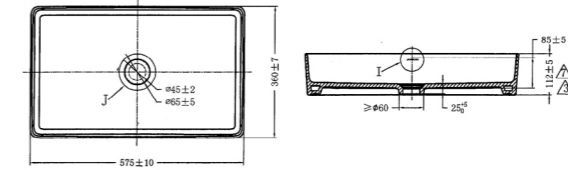

12521-1/01M-1

Artistic basin
Standard Configuration :
375*360*112mm