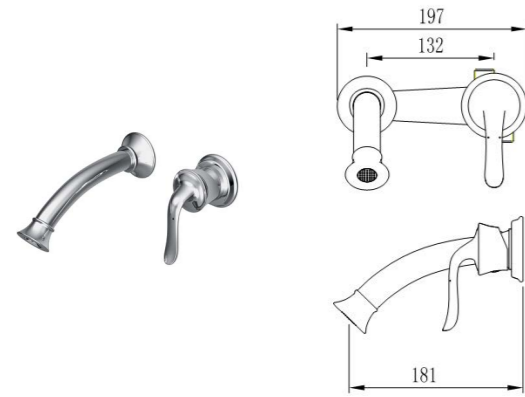

32164-142/1B1-Z
lavatory faucet

Total height: 269mm
Height of outlet hole: 172mm
Distance from water outlet center to body: 132mm

32165-142/1B1-Z
lavatory faucet

Total height: 356mm
Height of outlet hole: 261mm
Distance from water outlet center to body: 132mm

31012-142/1A-I011
Bidet faucet

Height of outlet hole: 89mm
Distance from water outlet center to body: 135mm
Total height: 197mm

39014-142/1B1-Z
Wall-mounted lavatory faucet

Distance from water outlet center to body: 181mm
Center distance of handle and the water outlet: 132mm