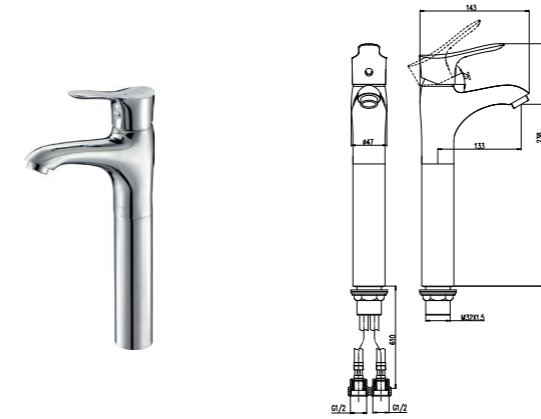

32157-147/1C1-Z
lavatory faucet

Total height: 317mm
Height of outlet hole: 238mm
Distance from water outlet center to body: 133mm