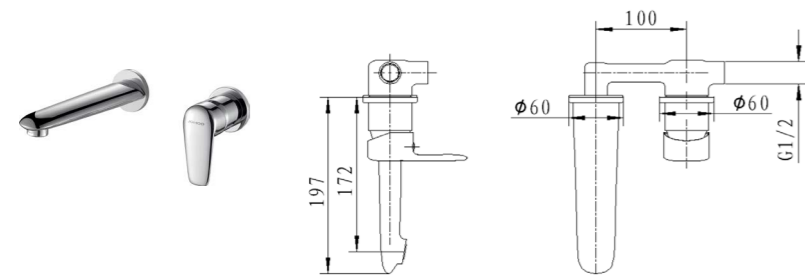

39013-228/1B1-Z
Wall-mounted lavatory faucet

Distance from water outlet center to body: 172mm
Center distance of handle and the water outlet: 100mm