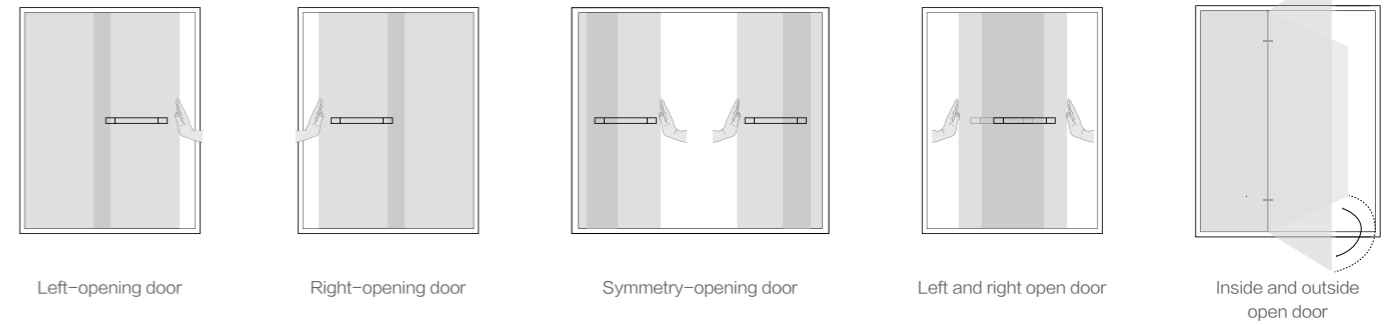

Shapes of Shower Room

Size of Handles

Above handles are only for reference, the handle lists are subject to non-standard illustrated catalogue.