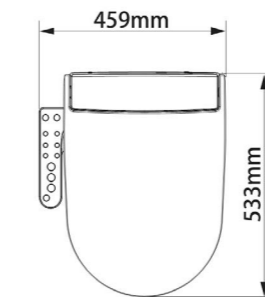

S-Trap
Rough-in: 305mm

3666-495/1C2-I011

Shower

Center distance of water inlet: 150mm
External thread: G1/2B
Diameter of decorative cover: φ60mm

Y028217-1A01-1

Waist-shaped bathtub

Standard Configuration: 1700*800*600mm

S-Trap
Rough-in: 305mm

36437-477/1B-I011

Shower

Distance from inlet to mounting base: 776mm
Distance from inlet to the top: 950-1250mm
Distance from inlet to the showerhead: 800-1100mm
Diameter of the showerhead: 200*200mm
Diameter of the handshower: 115*115 mm

≤(800~1500)*(800~1500)*2000mm

Z1D7980S-S0-IDO305

Smart toilet

Standard Configuration:
750*432*575mm
S-Trap
Rough-in: 305mm

36509-122/DB-1

Shower

Center distance of water inlet: 150mm
Diameter of decorative cover: 60mm
Vertical distance between water inlet and the top: 950-1250mm
Distance between inlet and shower faceplate: 800-1100mm
Distance between wall and shower: 445mm

Z1D1813-S0-IDO1

Intelligence toilet cover
520*468*128mm

Z1D7610-SA-IDO305

Intelligence toilet
666*407*498mm
S-Trap
Rough-in: 305mm

Z1D1026D-S0-IDO1

Intelligence toilet cover
533*459*143mm

Z1D1016D-S0-IDO1

Intelligence toilet cover
533*459*143mm