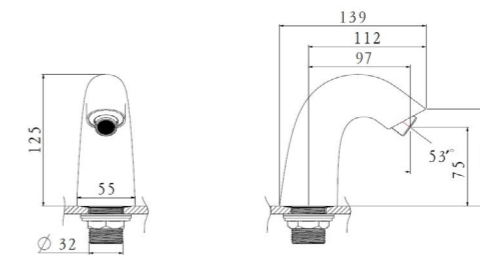

51E1210-11-CJM1
Sensor basin faucet
33*340*445mm
DC power