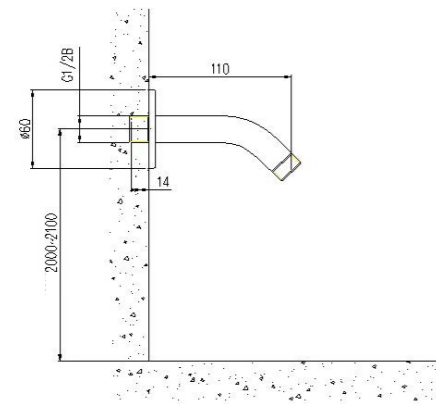

37243-000/1B-1
Shower arm

Decorative cover: $\Phi 60$ mm
Distance from outlet to wall: 110mm
External thread: G1/2B