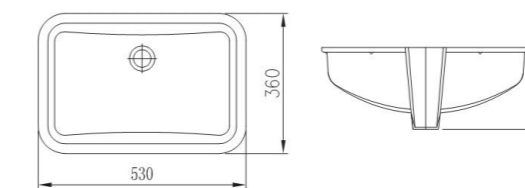

12115-1/01P-1

Under counter basin
Standard Configuration:
530*360*210mm