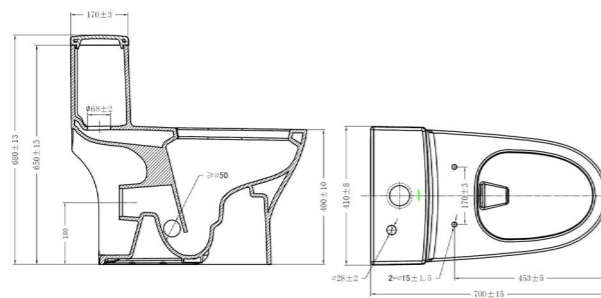

11160-2-2/11Z-1

One-piece toilet
Standard Configuration:
700*415*680mm
P-Trap
Rough-in: 180mm