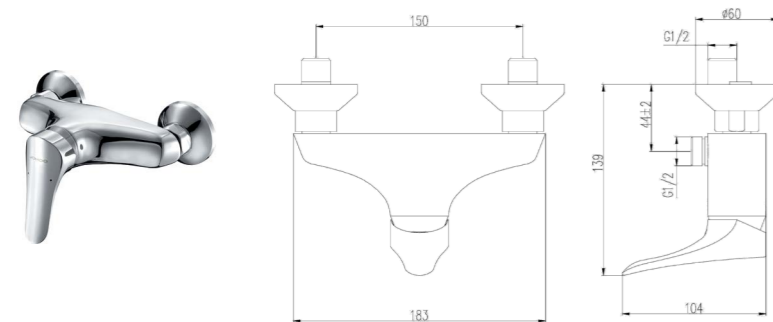

35109-122/1C-1
Shower mixer

Inlet spacing: 150mm
Distance between wall & outlet: 44mm
External thread: G1/2