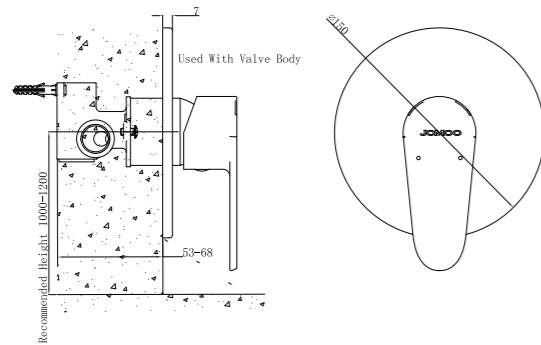

37185-239/1B-1
Concealed single water pavement
External thread: G1/2
Decorative panel diameter: ϕ 150mm