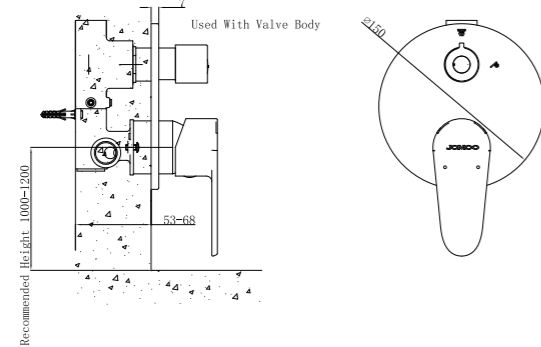

37186-239/1B-1
Concealed two way water pavement
External thread: G1/2
Decorative panel diameter: ϕ 150mm