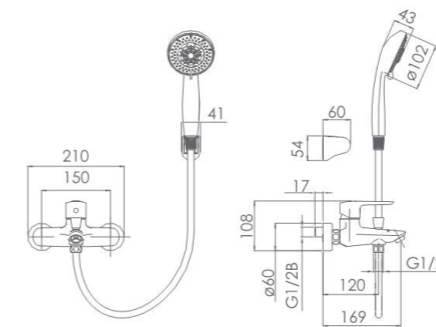

35152-126/1B-I011
Bath mixer with shower

Center distance of water inlet: 150mm
Distance from bathtub outlet to wall: 169mm
Distance from shower outlet to wall: 120mm
External thread: G1/2
Hose length: 1.5m