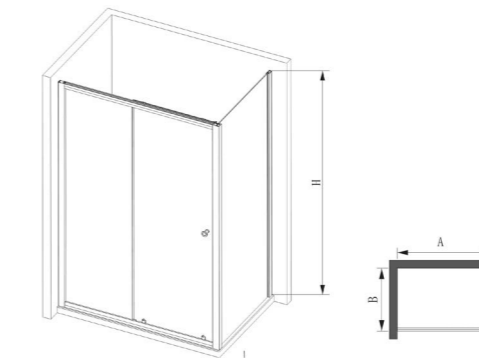

Standard specification
≤(1200-1600)*(800-1000)*1900mm