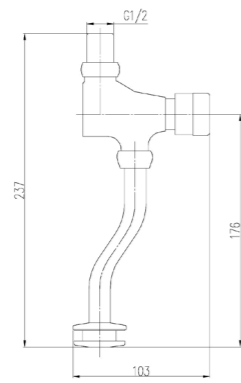

Inlet thread: G1/2