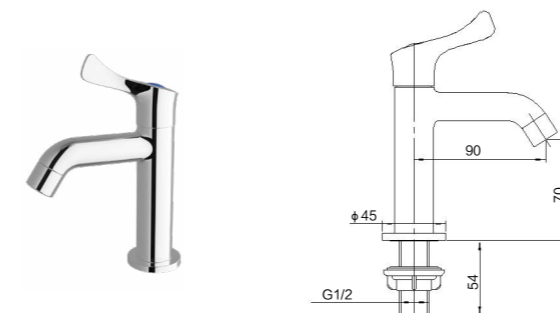

34005-231/1B-I011
Cold-only basin faucet
Center distance of water outlet: 212mm
Total height: 222mm
Outlet thread: G1/2