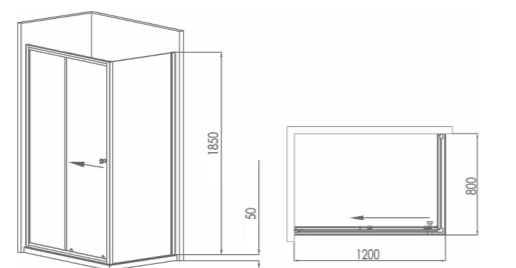

Standard specification
≤(1800-3000)*2000mm

Series H2 M1H23-3A01-JMO
Shower screen
2000*2000mm

Standard specification
≤(1800-3000)*2000mm

Series H5 M1H53-3A01-JMO
Shower screen
1800*2000mm

Standard specification
≤(1600-2500)*2000mm