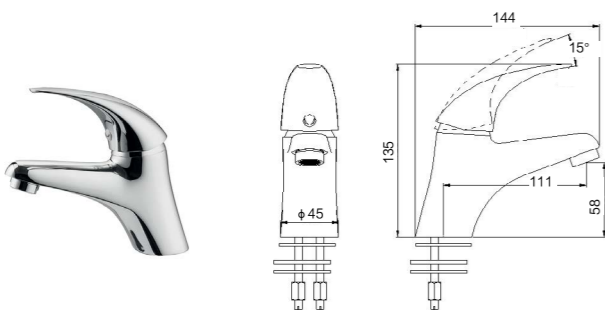

3274-065/1C-I011
Basin faucet

Total height: 135mm
Height of outlet hole: 58mm
Distance from water outlet center to body: 111mm