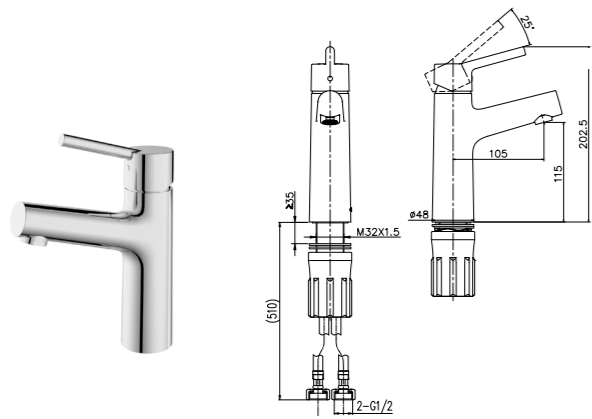

35162-228/1B-I011
Bath and shower mixer

Center distance of water inlet: 150mm
Distance from bathtub outlet to wall: 172mm
External thread: G1/2

39016-228/1B-1
4-hole bath & shower mixer

External thread: G1/2
Length of outlet hole: 210mm
Height of outlet hole: 146mm

38002-228/1B-1
Bathtub faucet

Distance from water outlet center to body: 210mm
Height of outlet hole: 1032mm
Shower distance between shower and outlet: 120mm

32336-495/1B-I01Z
Basin faucet

Total height: 202.5mm
Height of outlet hole: 115mm
Distance from water outlet center to body: 105mm

3666-495/1C2-I011
Shower set

Center distance of water inlet: 150mm
External thread: G1/2B
Diameter of decorative cover: 60mm

32337-495/1B-I01Z
Basin faucet

Total height: 313mm
Height of outlet hole: 225mm
Distance from water outlet center to body: 114mm