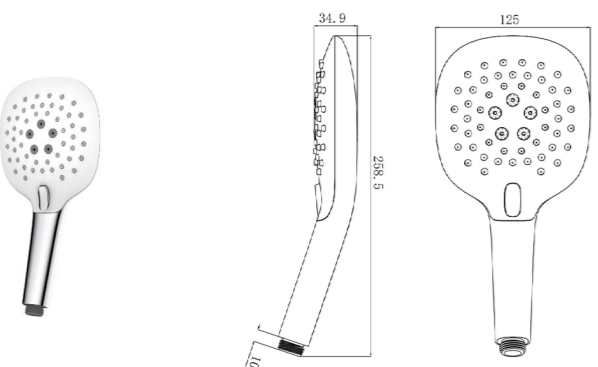

36357-000/1B-I011
Separated shower set

External thread: G1/2
 Vertical distance between connection and the top: 1072mm
 Vertical distance of mounting base: 649±5mm

36383-000/1B-1
Separated shower set

External thread: G1/2
 Shower faceplate: 4.2 Inches
 Shower head: 8 Inches