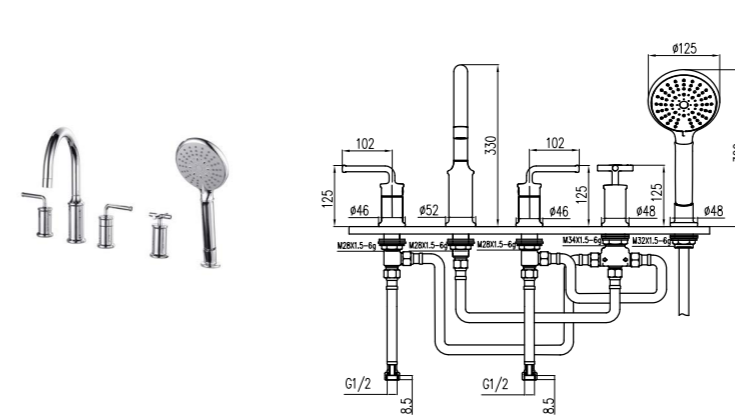

29038-288/1B-1
5-hole bath & shower mixer

Height of outlet hole: 150mm
Distance from water outlet center to body: 206mm
Distance between handle and tube outlet: 100mm