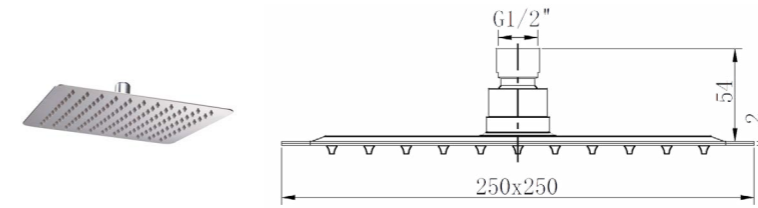

S135013-2B01-2
Multifunctional shower
Shower faceplate: 4 inches
External thread: G1/2

S32015-2B01-3
Five-function hand shower with wall-bracket
Faceplate: 5 inches
External thread: G1/2

G108021-6A01-1
Shower head
Shower faceplate: 10Inches

G118023-2B01-1
Dance water shower head
Shower faceplate: 350*230

G157021-2B01-1
Shower head
Shower faceplate: 9 Inches

G04031-2B02-I011
Shower head
Shower faceplate: 8Inches