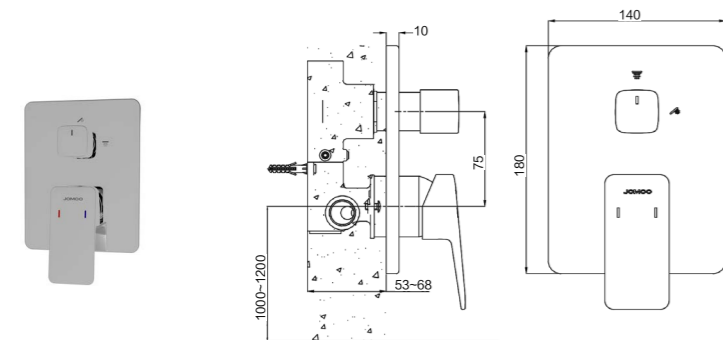

37247-482/1B-I011
Concealed two way water pavement

Two-way outlet
Decorative panel: 180*140*10