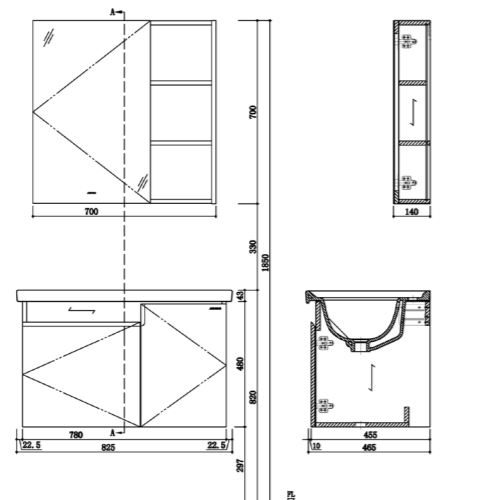

A2211-115A-1
Wall-hung bathroom cabinet
Standard Configuration:
825*465*1850mm