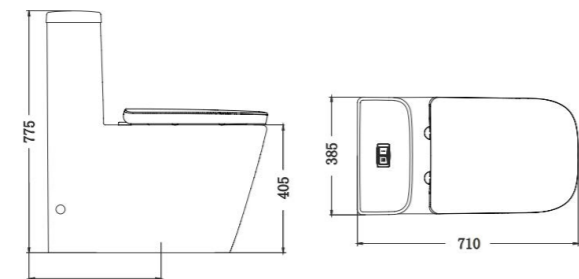

11195-2-2/31M-1

One-piece toilet
Standard Configuration:
710*385*775mm
S-Trap
Rough-in: 305mm