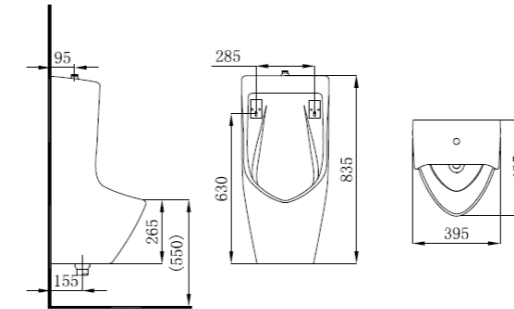

13038-2/21Z-1
Wall-hung urinal

395*425*835mm
Water inlet: top
S-trap