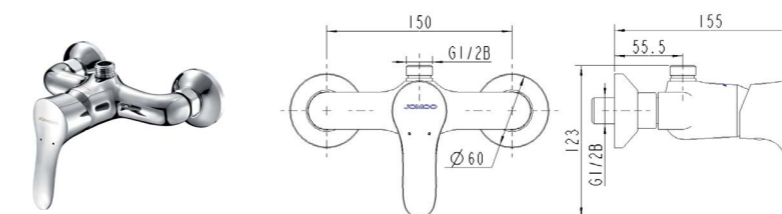

35127-147/1C-1
Shower mixer

Inlet spacing: 150mm
Distance between wall & outlet: 55.5mm
External thread: G1/2