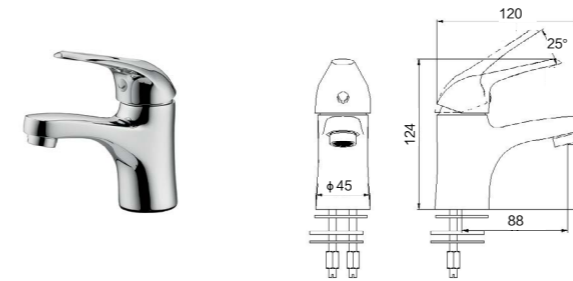

3289-050/1C2-I011
Basin faucet

Total height: 124mm
Height of outlet hole: 54mm
Distance from water outlet center to body: 88mm