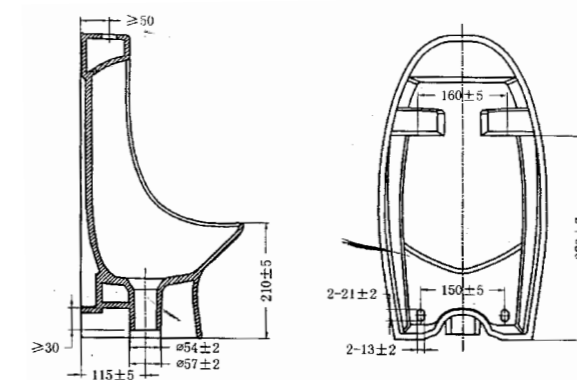

13046-0-1Z/51Z-1
Wall-hung urinal

290*350*545mm
Water inlet: top
P-trap/S-trap