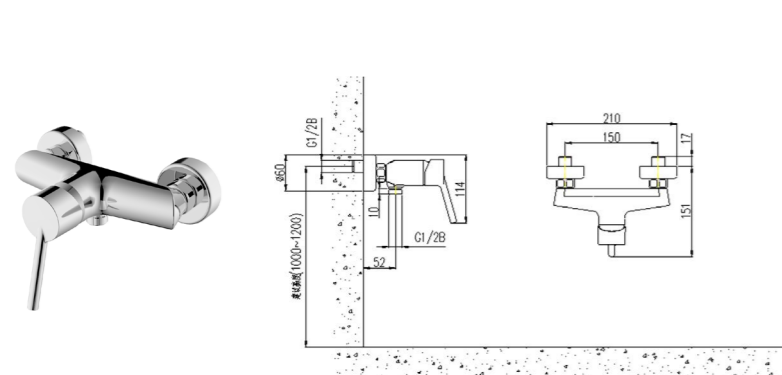

35122-495/1B-I011
Shower mixer

Inlet spacing: 150mm
Distance from wall & outlet: 52mm
External thread: G1/2