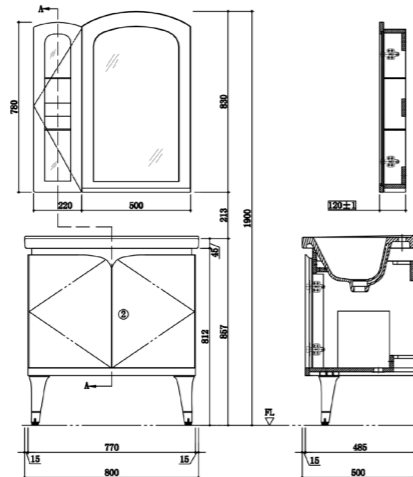

A1128-011A-I011

Floor-standing bathroom cabinet
Standard Configuration:
800*500*1900mm

AM1128-011A-I011
Makeup mirror: 500*120*830mm

AB1128-011A-I011
Main cabinet: 770*485*812mm

AS1128-011A-I011
Side cabinet: 220*120*780mm

12147-1/11Z-I011
Integrated basin: 800*500*237mm