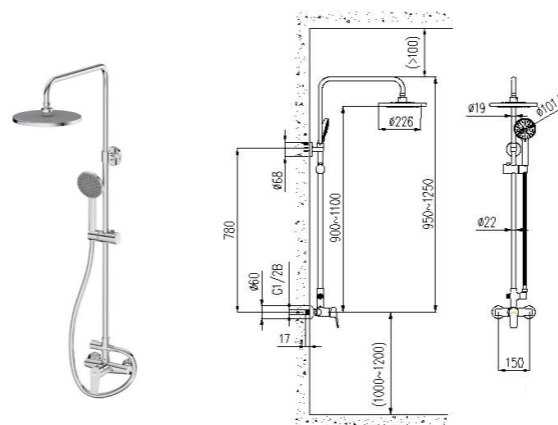

36412-484/1C-1
Shower set

Center distance of water inlet: 150mm
External thread: G1/2B
Diameter of decorative cover: $\Phi 60$
Inlet to the highest point: 950-1150mm
Vertical distance between inlet and raincan: 900-1100mm
Head shower: 9 inches
Hand shower: 4 inches