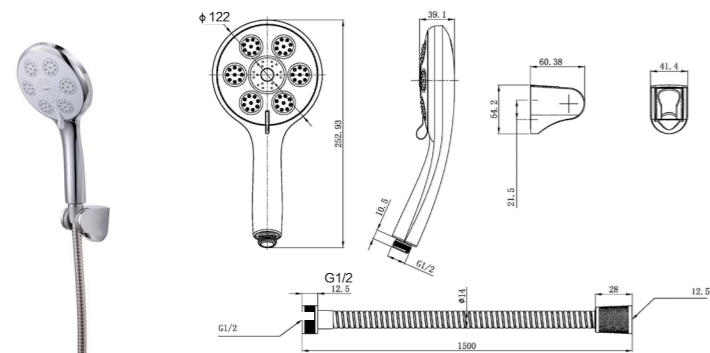

S134013-2B01-4
Dance water shower with slide bar
258*125*64mm

S171015-2B02-1
Hand shower
Shower faceplate: 5 Inches

S120013-2B01-2
LED hand shower
Faceplate: 5 inches

S171015-2B02-3
Hand shower
Shower faceplate: 5 Inches
Hose length: 1.5m