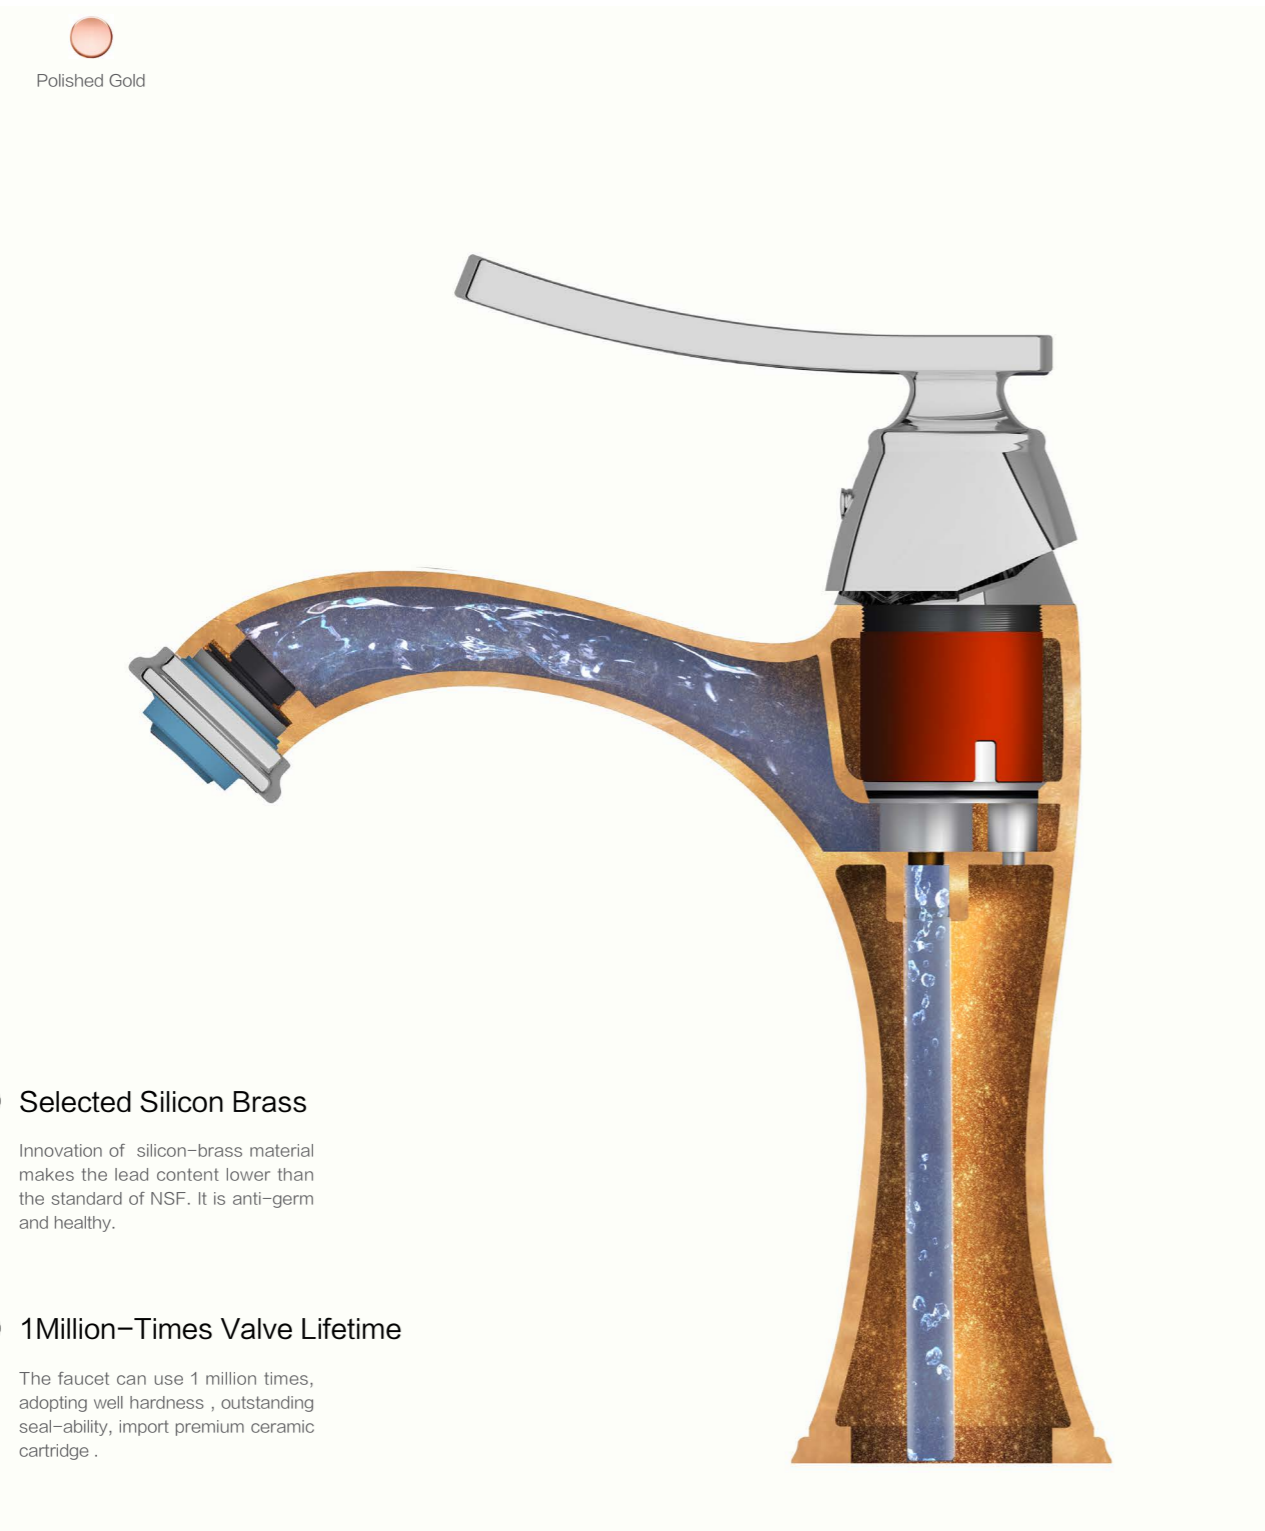

Inlet thread: G1/2

8242-004/1B-I011
Button-press time-lapse basin faucet

Height of outlet hole: 54mm
Distance from water outlet center to body: 115mm
Total Height: 108mm
Inlet thread: G1/2

| Hardware

Colorful PVD

Advanced surface treatment technology makes products elegant. So does the performance.

-  Polished Chrome
-  French Gold
-  Oil-Rubbed Bronze
-  Brushed Nickel

Selected Silicon Brass

Innovation of silicon-brass material makes the lead content lower than the standard of NSF. It is anti-germ and healthy.

1 Million-Times Valve Lifetime

The faucet can use 1 million times, adopting well hardness, outstanding seal-ability, import premium ceramic cartridge.

32163-142/1B1-Z
lavatory faucet

Total height: 196mm
Height of outlet hole: 100mm
Distance from water outlet center to body: 118mm