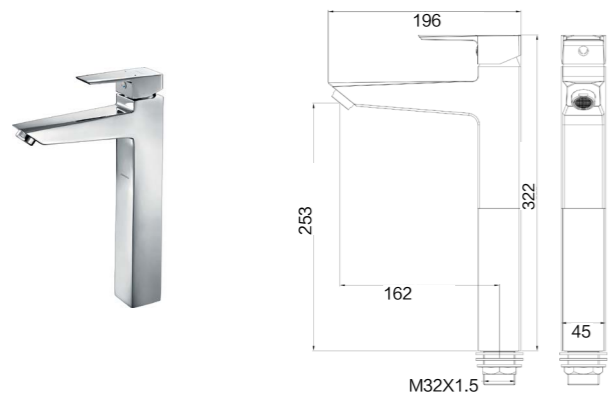

32145-128/1B2-Z
Basin faucet

Height of outlet hole: 90mm
Distance from water outlet center to body: 108mm
Total Height: 160mm

39011-128/1B2-Z
Wall-mounted lavatory faucet

Distance from water outlet center to body: 171mm
Center distance of handle and the water outlet: 132mm

32155-128/1B2-Z
lavatory faucet

Total height: 245 mm
Height of outlet hole: 177mm
Distance from water outlet center to body: 142mm

35120-128/1B-I011
Shower mixer

Inlet spacing: 150mm
Distance between wall & outlet: 51mm
External thread: G1/2