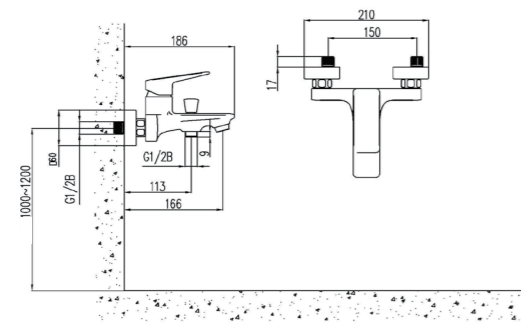

35279-477/1B-I011
Bath and shower mixer

Center distance of water inlet: 150mm
Distance from shower outlet to wall: 113mm
Distance from bathtub outlet to wall: 166mm
Diameter of decorative cover: $\phi 60$
External thread: G1/2B