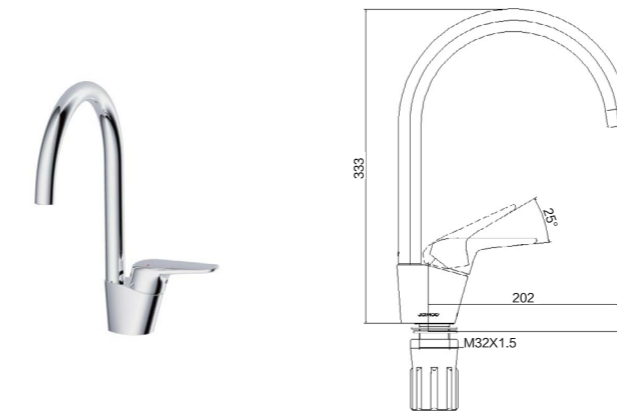

3336-146/1B1-Z
Vertical kitchen faucet

Height of outlet hole: 253mm
Distance from water outlet center to body: 222mm
Total Height: 377mm

23009-231/1B-I011
Vertical kitchen faucet

Height of outlet hole: 164.5mm
Distance from water outlet center to body: 166.5mm
Total height: 301.5mm
External thread: G1/2

33080-473/1B-I01Z
Vertical kitchen faucet

Height of outlet hole: 229mm
Distance from water outlet center to body: 198mm
Total height: 300mm
thread: M32*1.5

3333-476/1B-Z
Vertical kitchen faucet

Height of outlet hole: 209mm
Distance from water outlet center to body: 202mm
Total Height: 333mm