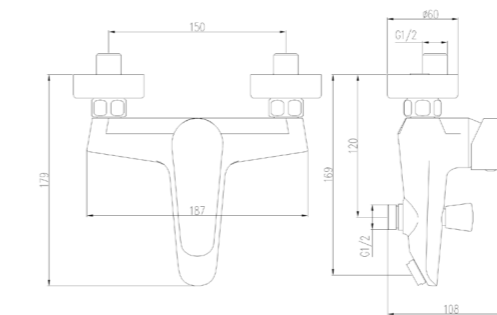

35123-126/1B-1
Bath and shower mixer

Center distance of water inlet: 150mm
Distance from outlet to wall: 169mm
External thread: G1/2