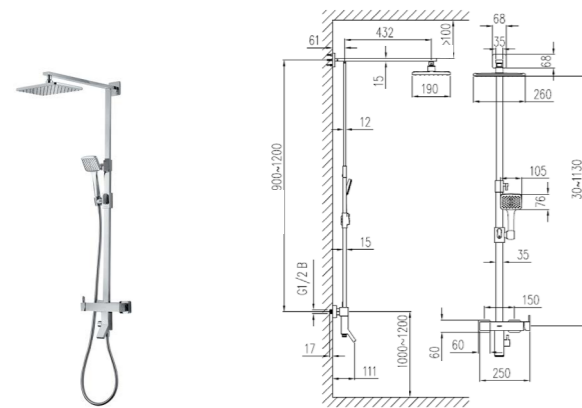

36284-081/1B-1
Shower set

Center distance of water inlet: 150
Distance between wall & outlet: 111
External thread: G1/2B
Diameter of installation hole decorative cover: 60X60
Diameter of mounting base decorative cover: 68X68
Inlet to the highest point: 900~1200
Vertical distance of mounting base: 900~1200
Vertical distance between inlet and raincan: 830~1130
Center distance of wall and raincan central point: 493