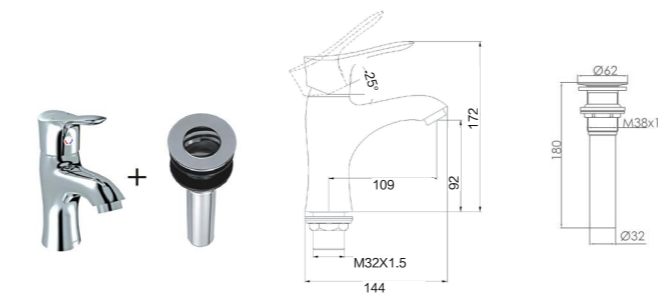

02036-00-I011
Basin mixer+Drainer

Total height: 172mm
Height of outlet hole: 92mm
Distance from water outlet center to body: 109mm