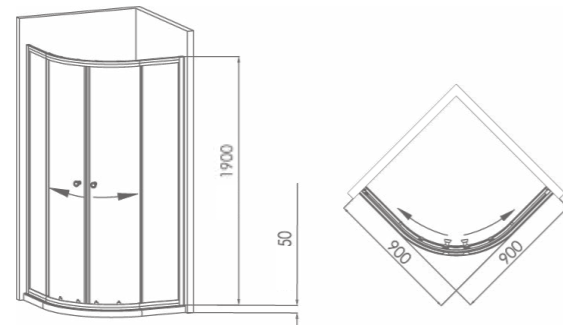

Standard specification
≤(800-1200)*(800-1200)*2000mm