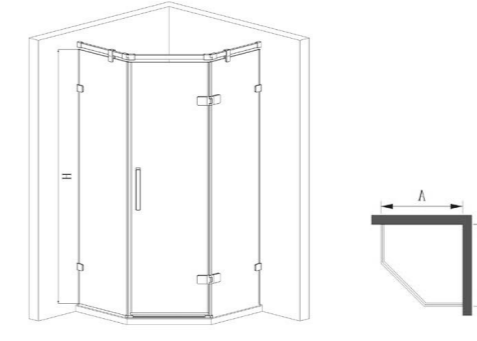

StandardsMark

Series 38 M1381-3M01-JMO
Shower screen
1400*2000mm

Standard specification
≤(1200-1600)*2000mm

Series 38 M7382-3M01-JMO
Diamond-shape shower enclosure
1000*1000*2000mm

Standard specification
≤(800-1200)*(800-1200)*2000mm