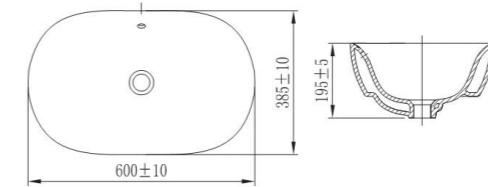

Two-piece toilet
 Standard Configuration:
 713*397*788mm
 P-Trap
 Rough-in: 180mm

12521-1/01M-1

Artistic basin
Standard Configuration :
375*360*112mm

12522-1/01M-1

Artistic basin
Standard Configuration :
415*415*125 mm

12133-1/01Z-1

Artistic basin
Standard Configuration :
600*385*195mm

12238-1/11Z-I011

Artistic basin
Standard Configuration :
570*455*200mm

12132-1/01Z-I011

Artistic basin
Standard Configuration :
545*390*178mm