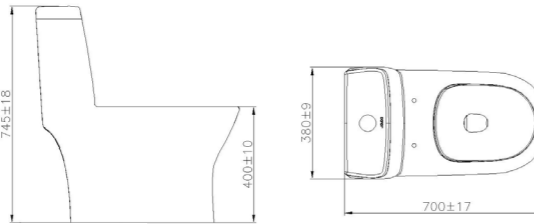

11299-2-1/31P-I011

One-piece toilet
Standard Configuration:
700*380*745mm
S-Trap
Rough-in: 305mm