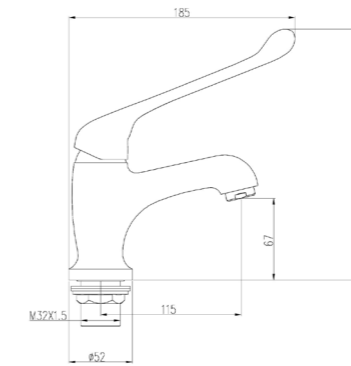

3217-107/1C2-Z
lavatory faucet

Total height: 205mm
Height of outlet hole: 67mm
Distance from water outlet center to body: 115mm