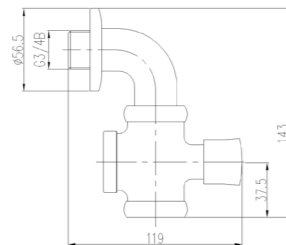

Inlet thread: G3/4
Outlet: match with ϕ 32

8224-004/1B-I011
Button-press flushing valve

Inlet thread: G1/2

8254-003/1B1-I011
Button-press squatting pan flushing valve

Inlet thread: G1
Outlet: match with ϕ 32