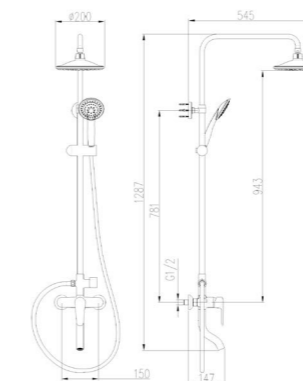

36408-126/1B1-1
Shower set

Center distance of water inlet: 150mm
External thread: G1/2B
Diameter of decorative cover: 774mm
Vertical distance between water inlet and the top: 1020-1320mm
Vertical distance between inlet and shower: 880-1180mm