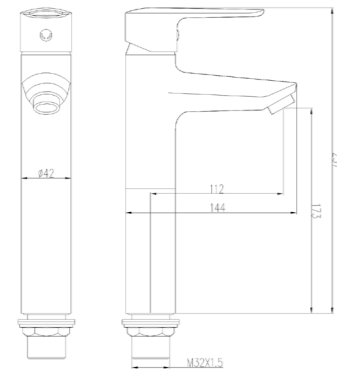

32152-126/1B1-Z
lavatory faucet

Total height: 257mm
Height of outlet hole: 173mm
Distance from water outlet center to body: 112mm