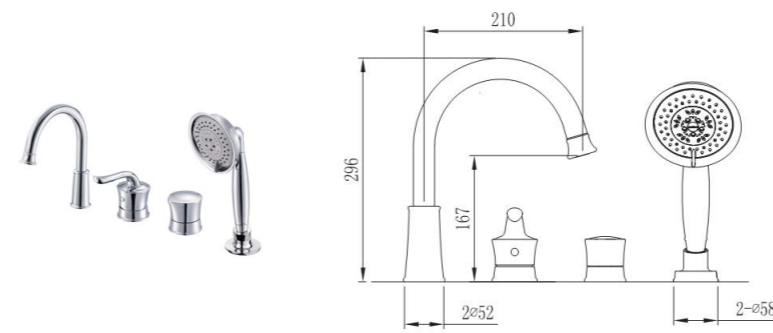

39018-255/1B-1
4-hole bath & shower mixer

Height of outlet hole: 167mm
Distance from water outlet center to body: 210mm
Total Height: 296mm