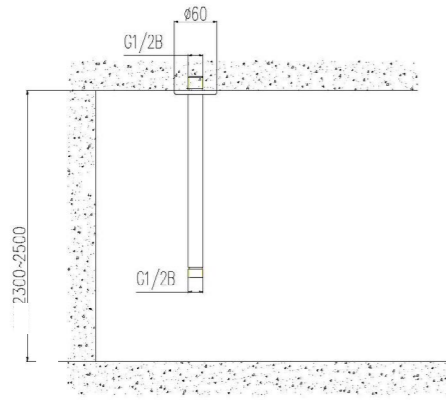

37238-000/1B-1
Shower arm

Decorative cover: $\Phi 60$ mm
Distance from outlet to wall: 238mm
External thread: G1/2B