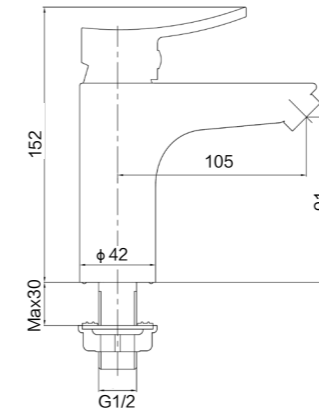

7804-389/1C-I011
Cold-only basin faucet

cartridge: M18X1.5
Outlet thread: G1/2
Installation thread: G1/2

76016-080/1C-I011
Cold-only basin faucet

Height of outlet hole: 90mm
Center distance of water outlet: 102mm
Total height: 139mm
Outlet thread: G1/2