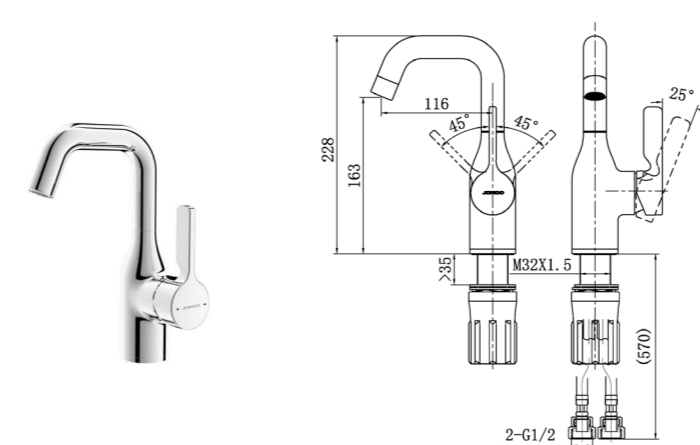

32261-123/1B-Z
Basin faucet
Total height: 228mm
Height of outlet hole: 163mm
Distance from water outlet center to body: 116mm