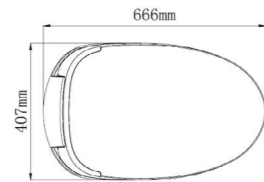

Z1D7610-SA-IDO305

Intelligence toilet
666*407*498mm
S-Trap
Rough-in: 305mm