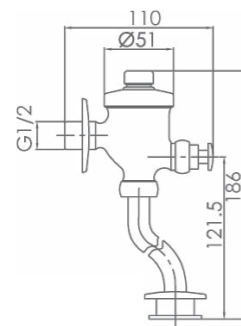

8224-004/1B-I011
Button-press flushing valve

Inlet thread: G1/2