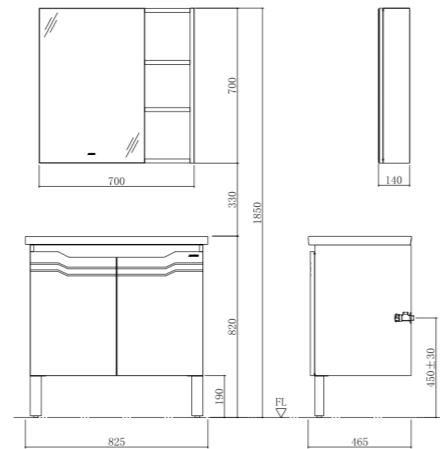

A1218-122V-00001
Floor-standing bathroom cabinet
Standard Configuration:
825*465*1850mm

AG1218-122V-1
Side cabinet next to main cabinet:
435*145*608mm

AB1218-122V-1
Main cabinet:780*455*780mm

AC1218-122V-1
Makeup mirror:700*142*700mm

AS1218-112V-1
Side cabinet without door:250*120*700mm

AS1218-122V-1
Side cabinet with door:250*140*700mm

AH1218-122V-1
Toilet cabinet:600*140*700mm

12234-1/11Z-1
Integrated basin:605*465*240mm