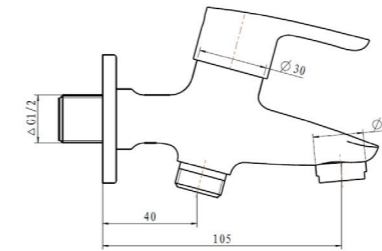

7805-388/1C-I011
Cold-only basin faucet

Center distance of water outlet: 124mm
Outlet thread: G1 /2