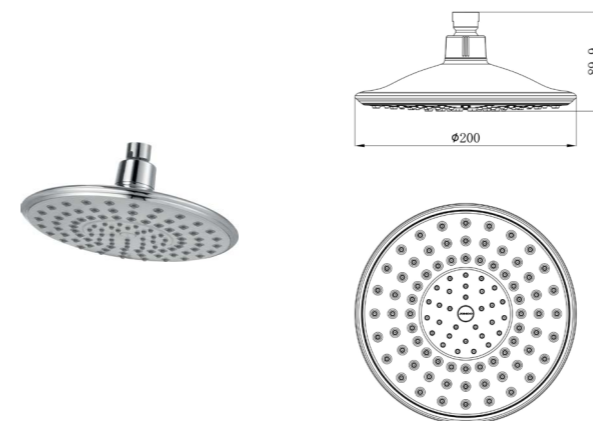

S135013-2B01-2
Multifunctional shower
Shower faceplate: 4 inches
External thread: G1/2

S32015-2B01-3
Five-function hand shower with wall-bracket
Faceplate: 5 inches
External thread: G1/2

G108021-6A01-1
Shower head
Shower faceplate: 10Inches

G107021-6A01-1
Shower head
Shower faceplate: 10*10Inches

G118023-2B01-1
Dance water shower head
Shower faceplate: 350*230

G157021-2B01-1
Shower head
Shower faceplate: 9 Inches

G04031-2B02-I011
Shower head
Shower faceplate: 8Inches