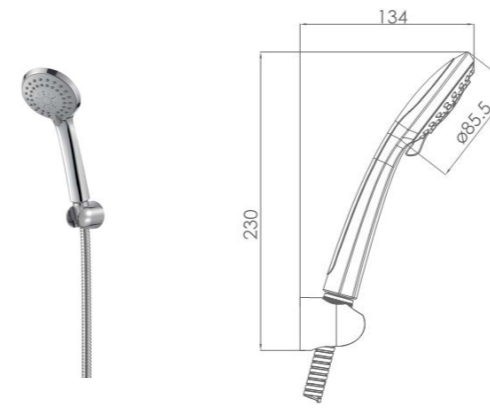

S82023-2C01-2
Three-function hand shower with wall-bracket

Shower faceplate: 3Inches
Hose length: 1.5m