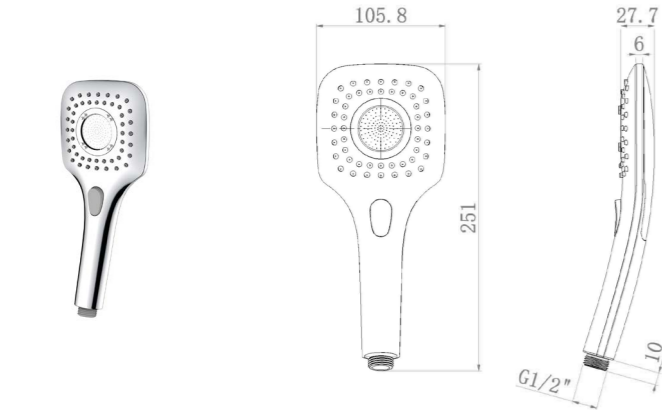

S130011-2B01-1
Hand shower

Shower faceplate: 3.2Inches

S130011-2B01-2
Single function hand shower with wall-bracket

Shower faceplate: 3.2Inches

S15085-2B02-8
Five-function hand shower with wall-bracket bracket
Faceplate: 4 inches
External thread: G1/2

S135013-2B01-2
Multifunctional shower
Shower faceplate: 4 inches
External thread: G1/2

S32015-2B01-3
Five-function hand shower with wall-bracket
Faceplate: 5 inches
External thread: G1/2

G108021-6A01-1
Shower head
Shower faceplate: 10Inches