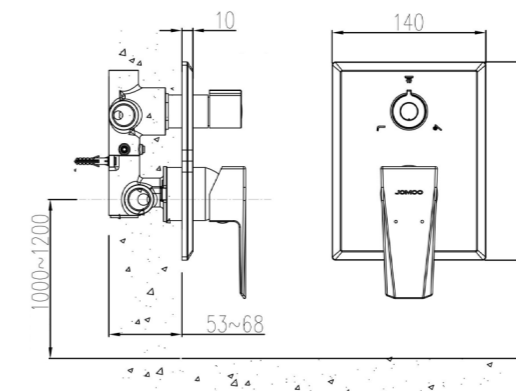

75012-541/1C-I011
Concealed single water pavement
DN: 15mm