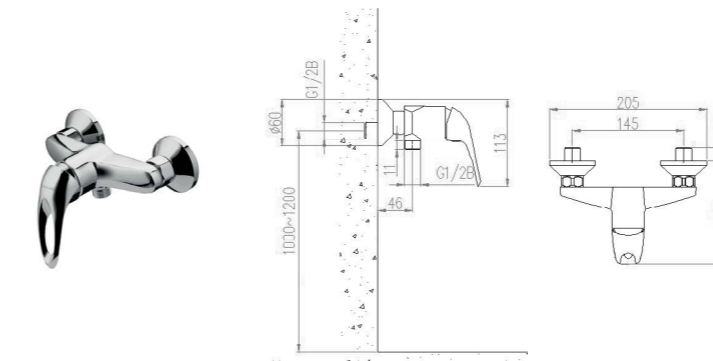

3576-050/1C-I011
Shower mixer

Inlet spacing: 145mm
Distance between wall & outlet: 46mm
External thread: G1/2