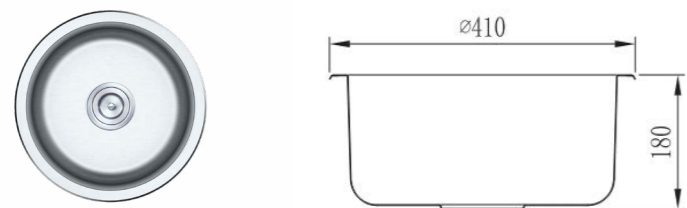

06116-7Z-2
Stainless steel sink

$\varnothing 410 \times 180$ mm
Install hole size: 410mm