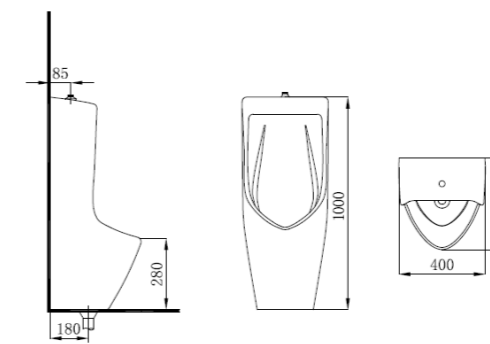

13037-1/21Z-I011
Floor-standing urinal

400*430*1000mm
Water inlet: top
S-trap