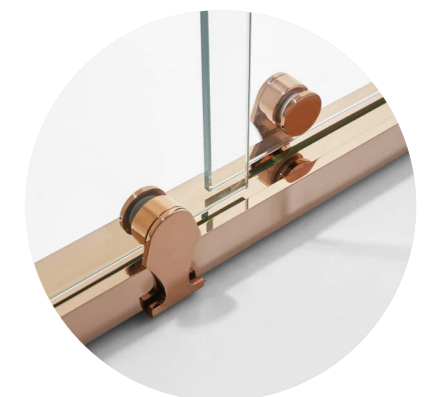

Standard specification

Series 59 M1592-3A01-JMO
Shower screen
1800*2000mm

Standard specification

Stainless steel frame

304 stainless steel frame, better corrosion resistance, high hardness, hard to deform and long service life.