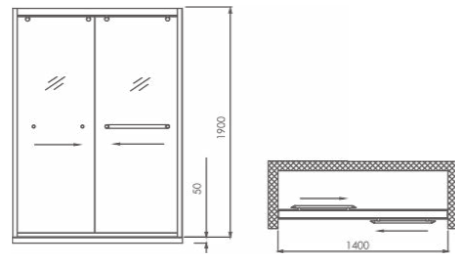

Standard specification
≤(1200-1600)*2000mm