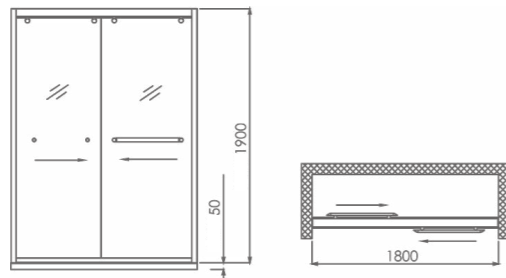

Series 88
M1881-3A01-JMG
 Shower screen
 1400*1900mm

Standard specification
 ≤(1200-1600)*2000mm

Series 88
M6881-3A01-JMG
 Shower screen
 1200*800*1900mm

Standard specification
 ≤(1200-1600)*(800-1000)*2000mm