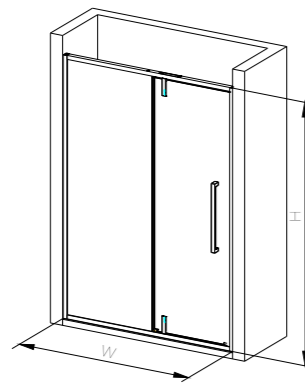

Series A6
M1A62-4F01-JMO
Shower screen
1400*2000mm

8mm

Standard specification
≤(900*1600)*2000mm

8mm