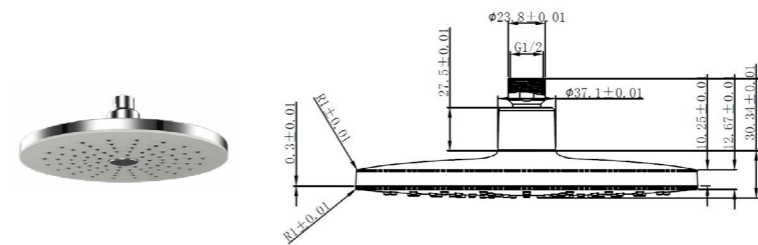

G157021-2B01-1
Shower head
Shower faceplate: 9 Inches