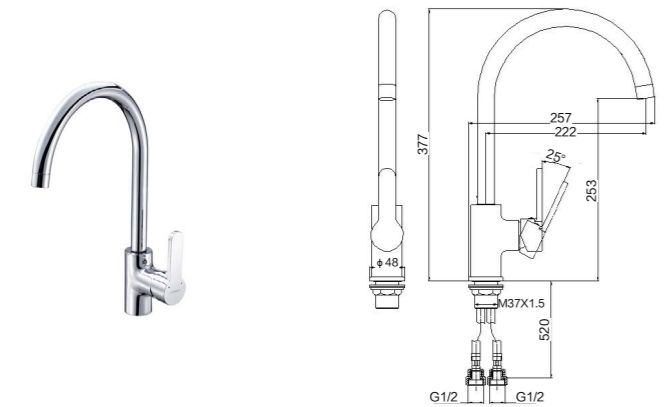

3336-146/1B1-Z
Vertical kitchen faucet

Height of outlet hole: 253mm
Distance from water outlet center to body: 222mm
Total Height: 377mm