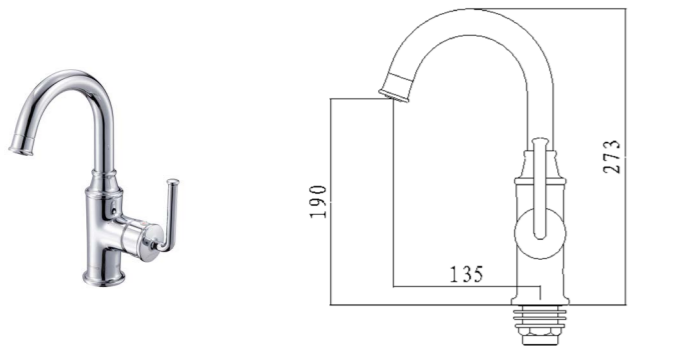

36174-142/1B1-1
Shower set

Inlet spacing: 150mm
External thread: G1/2
Decorative cover: Φ 60mm
Inlet to the highest point: 980~1280mm
Vertical distance of mounting base: 900-1200mm
Inlet to shower end: 900-1050mm
Shower water wall distance: 458mm

32249-272/1B-Z
Basin faucet

Height of outlet hole: 98mm
Distance from water outlet center to body: 124mm
Total Height: 228mm

32250-272/1B-Z
lavatory faucet

Total height: 400 mm
Height of outlet hole: 270mm
Distance from water outlet center to body: 134mm