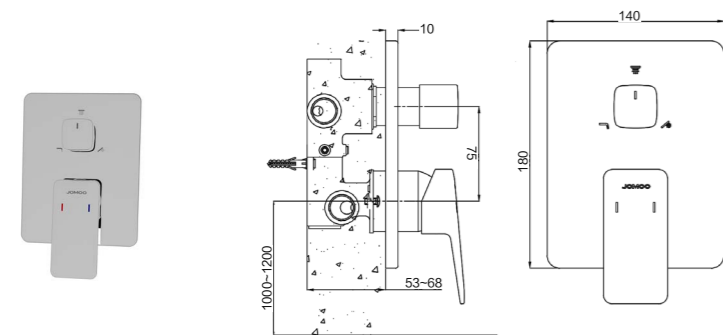

37248-482/1B-I011
Concealed three way water pavement

Three-way outlet
Decorative panel: 180*140*10