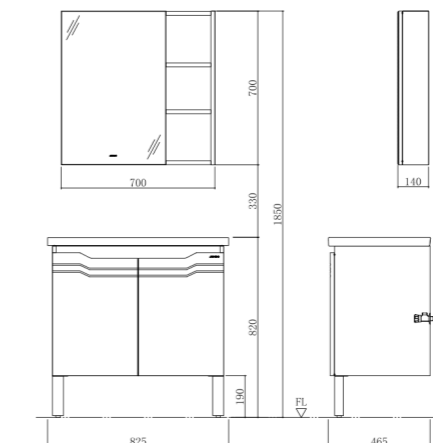

A1218-122V-1
Floor-standing bathroom cabinet
Standard Configuration:
825*465*1850mm

- **AC1218-122V-1**
  Makeup mirror: 700*142*700mm
- **AB1218-122V-1**
  Main cabinet: 780*455*780 mm
- **12234-1/11Z-1**
  Integrated basin: 825*465*235mm