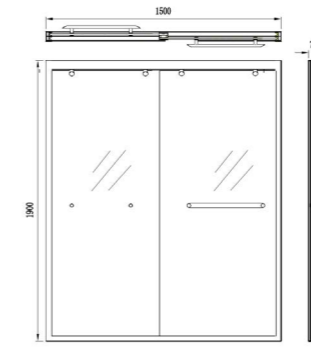

Aluminum border self-cutting
1400-1500mm