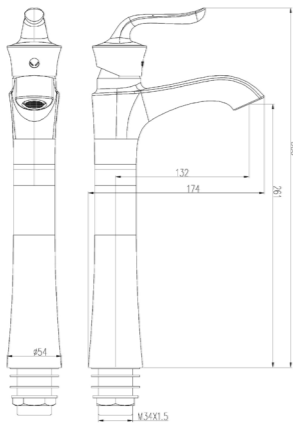

32163-142/1B1-Z
lavatory faucet

Total height: 196mm
Height of outlet hole: 100mm
Distance from water outlet center to body: 118mm

32164-142/1B1-Z
lavatory faucet

Total height: 269mm
Height of outlet hole: 172mm
Distance from water outlet center to body: 132mm

32165-142/1B1-Z
lavatory faucet

Total height: 356mm
Height of outlet hole: 261mm
Distance from water outlet center to body: 132mm

31012-142/1A-I011
Bidet faucet

Height of outlet hole: 89mm
Distance from water outlet center to body: 135mm
Total height: 197mm