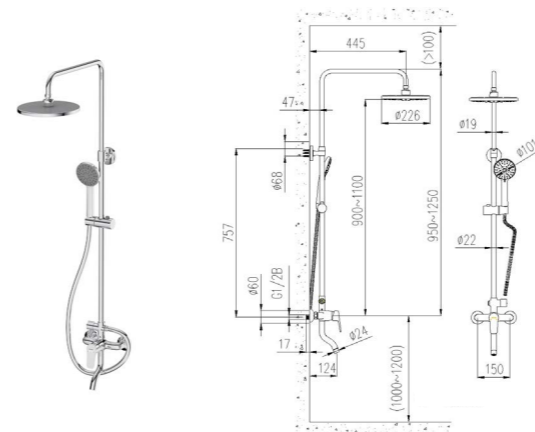

36411-484/1C-1
Shower set

Center distance of water inlet: 150
External thread: G1/2B
Diameter of decorative cover: $\Phi 60$
Inlet to the highest point: 950-1250mm
Vertical distance of mounting base: 757mm
Vertical distance between inlet and raincan: 800-1100mm
Head shower: 9 inches
Hand shower: 4 inches