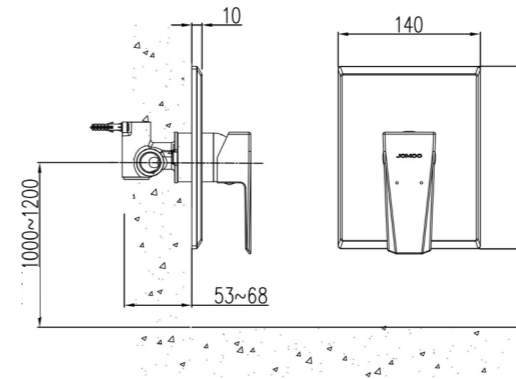

75012-541/1C-I011
Concealed single water pavement
DN: 15mm