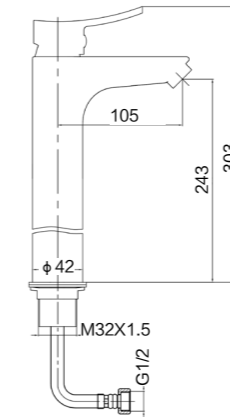

32130-106/1C-I011
Cold-only basin faucet

total height: 210mm
height of outlet hole: 170mm
distance from water outlet center to body: 105mm