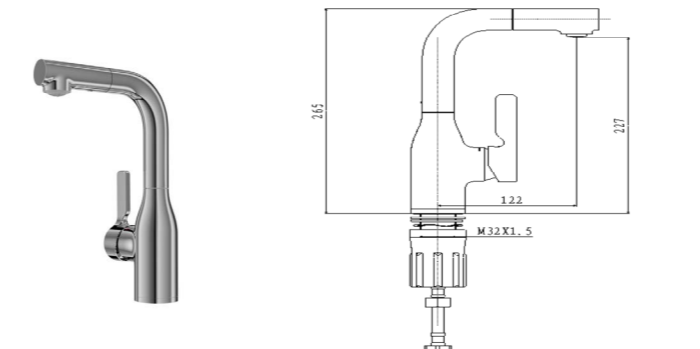

32299-123/1B-Z
Basin faucet
Total height: 265mm
Height of outlet hole: 227mm
Distance from water outlet center to body: 122mm