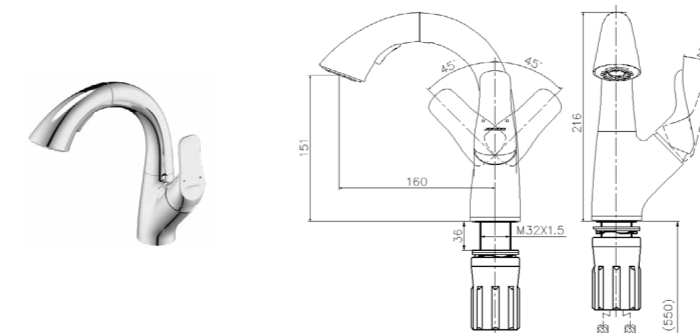

32335-551/1B-Z
Basin faucet
Total height: 216mm
Height of outlet hole: 151mm
Distance from water outlet center to body: 160mm