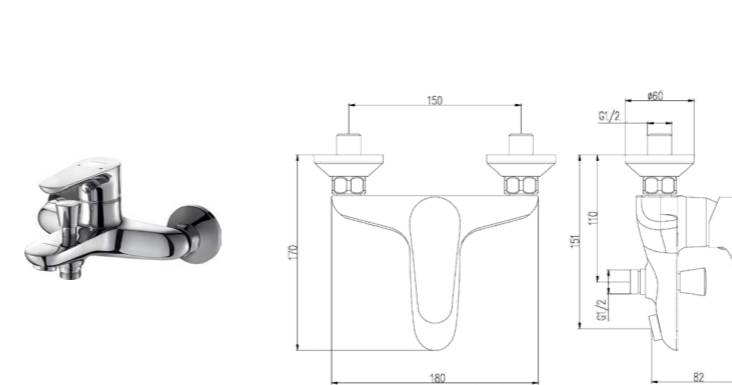

35131-139/1B-1
Bath and shower mixer

Center distance of water inlet: 150mm
Distance from outlet to wall: 151mm
External thread: G1/2