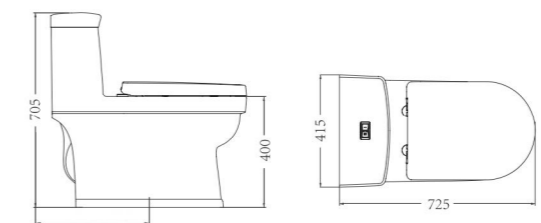

11190-2-2/31Z-2

One-piece toilet
Standard Configuration:
725*415*705mm
S-Trap
Rough-in: 305mm