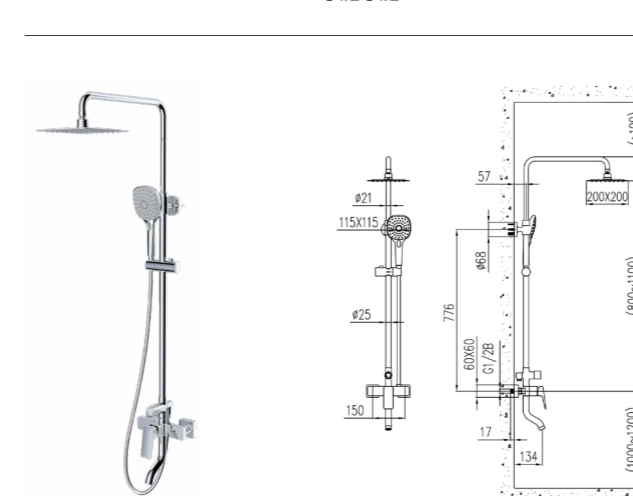

36437-477/1B-I011
Shower set

Center distance of water inlet: 150mm
External thread: G1/2B
Vertical distance between water inlet and mounting base: 776mm
Vertical distance between water inlet and the top: 950-1250mm
Vertical distance between inlet and shower: 880-1100mm