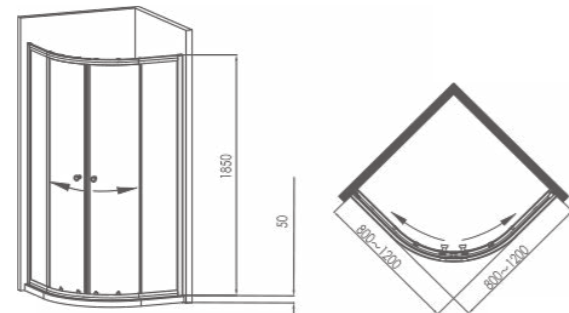

Standard specification
≤(800-1200)*(800-1200)*1900mm