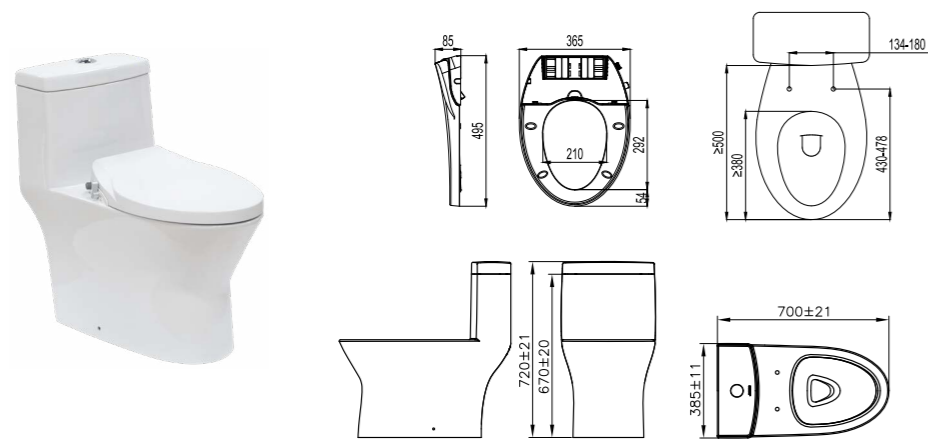

11213-2-1/31Z-I011
One-piece toilet with non-electric Bidet Seat
Standard Configuration:
700*385*720mm
S-Trap
Rough-in: 305mm