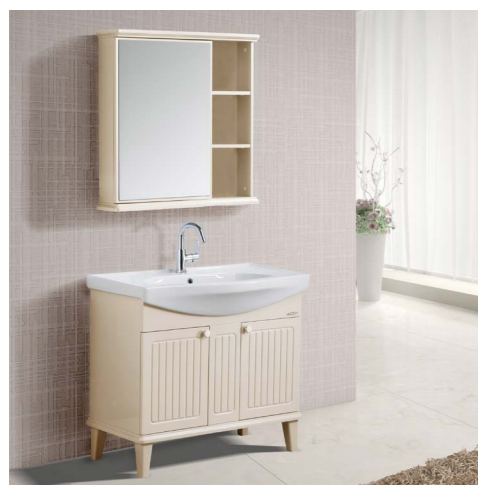

A1160-315N-1
Floor-standing bathroom cabinet
Standard Configuration:
910*520*1900mm

- **AC1160-315N-1**
  Makeup mirror: 800*155*750mm
- **AB1160-315N-1**
  Main cabinet: 890*422*774mm
- **12232-1/11Z-1**
  Integrated basin: 910*520*237mm