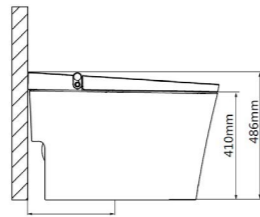

Z1D6800-S2-CJM305

Intelligence toilet
Standard Configuration:
730*407*486mm
S-Trap
Rough-in: 305mm