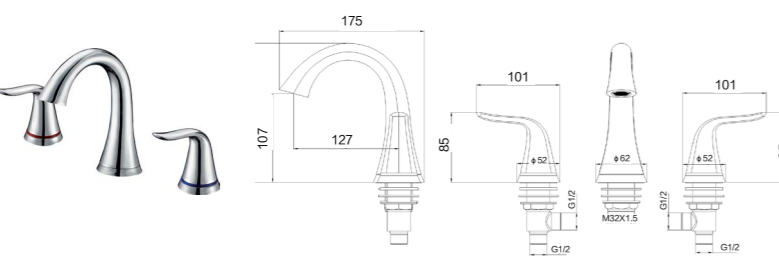

22027-201/1A1-Z
Basin mixer

Height of outlet hole: 106.5mm
Distance from water outlet center to body: 126mm
Installation hole spacing: 200mm
Total height: 167.5mm