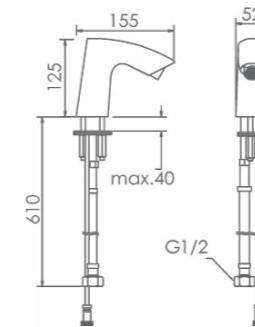

51E1150-11-CJM1
Sensor basin faucet
156*52*125mm
DC power