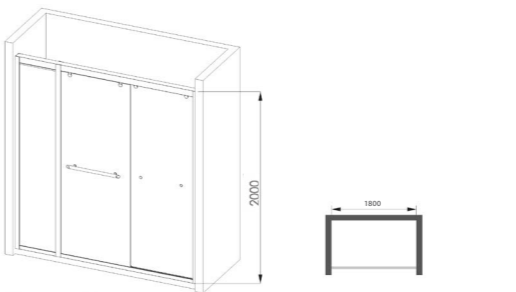

Standard specification
≤(1600-2500)*2000mm