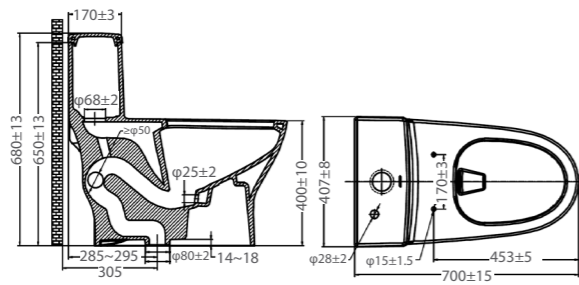

11160-2-2/31Z-1

One-piece toilet
Standard Configuration:
700*415*680mm
S-Trap
Rough-in: 305mm