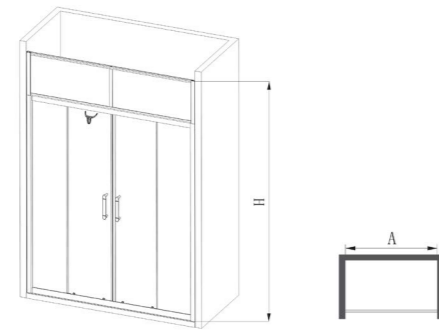

Standard specification
 $\leq(1600-1800)*3000\text{mm}$