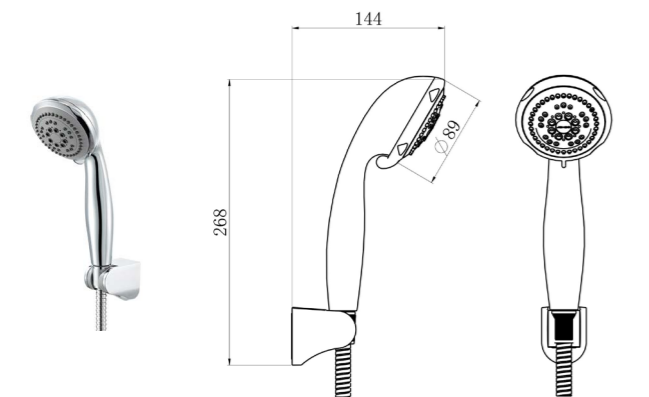

S02015-2C11-1
Five-function hand shower with wall-bracket

Outlet faceplate: 3.5Inches
Hose length: 1.5m