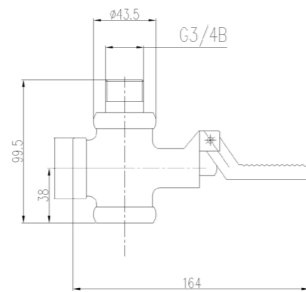

Inlet thread: G1
Outlet: match with Φ 32

2902B-1C1-I011
Pedal basin faucet

Height of outlet hole: 147mm
Distance from water outlet center to body: 138mm
Total Height: 163mm

8429-002/1B1-I011
Pedal squatting pan flushing valve