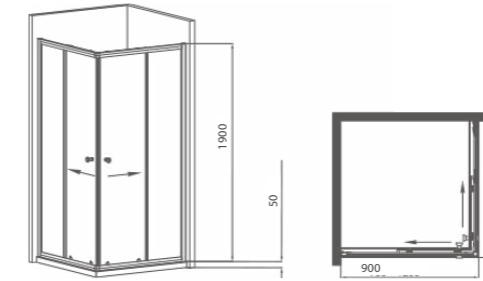

Standard specification
≤(800-1200)*(800-1200)*1900mm

Series H1
M1H11-3A01-JMW
Shower screen
1400*1900mm

Standard specification
≤(1200-1600)*2000mm

Series H1
M5H11-3A01-JMW
Shower screen
900*900*1900mm

Standard specification
≤(800-1200)*(800-1200)*2000mm