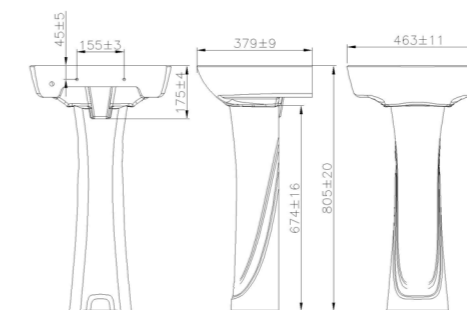

12103-1/11P-I011
Pedestal basin
Standard Configuration:
510*435*800mm