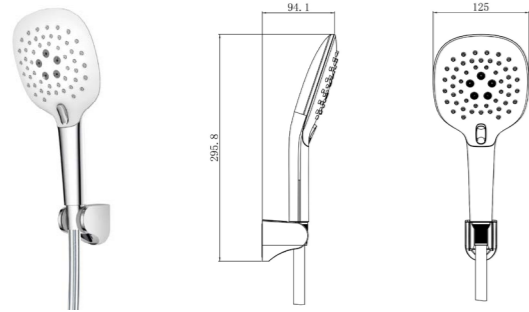

S134013-2B01-4
Dance water shower with slide bar
258*125*64mm

S120013-2B01-2
LED hand shower
Faceplate: 5 inches

S120013-2B01-3
LED shower with wall-bracket
Faceplate: 5 inches
Hose: 1.5m