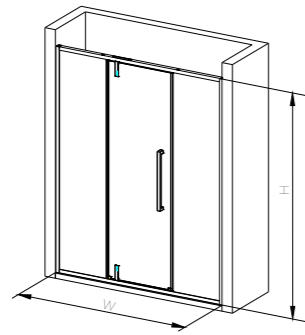

Series A6
M1A63-4F01-JMO
Shower screen
1600*2000mm

8mm

Standard specification
≤(1400*2000)*2000mm

8mm