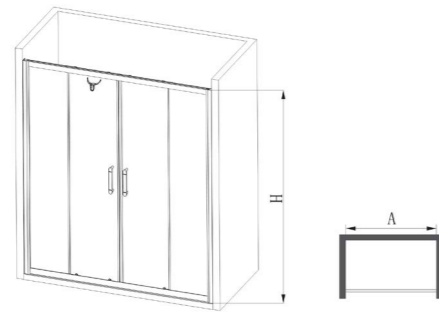

Standard specification
6mm: $\leq(1600-1800)*1900\text{mm}$
8mm: $\leq(1600-1800)*2000\text{mm}$