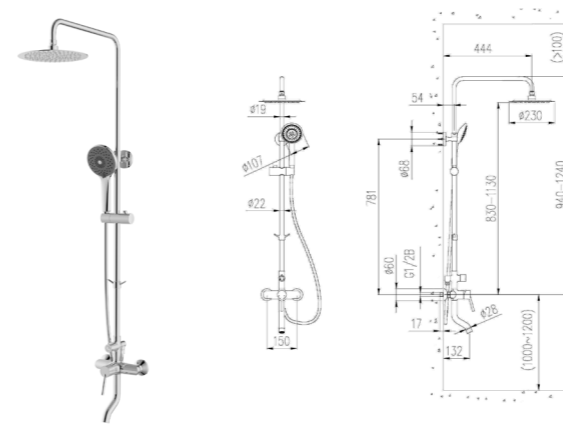

38002-228/1B-1
Bathtub faucet

Distance from water outlet center to body: 210mm
Height of outlet hole: 1032mm
Shower distance between shower and outlet: 120mm

32336-495/1B-I01Z
Basin faucet

Total height: 202.5mm
Height of outlet hole: 115mm
Distance from water outlet center to body: 105mm

3666-495/1C2-I011
Shower set

Center distance of water inlet: 150mm
External thread: G1/2B
Diameter of decorative cover: 60mm

32337-495/1B-I01Z
Basin faucet

Total height: 313mm
Height of outlet hole: 225mm
Distance from water outlet center to body: 114mm