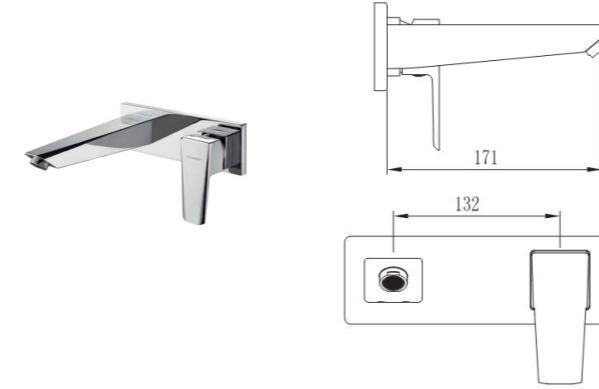

35280-477/1B-I011
Shower mixer

Inlet spacing: 150mm
Distance between wall & outlet: 43mm
External thread: G1/2
Diameter of decorative cover: $\phi 60$

35279-477/1B-I011
Bath and shower mixer

Center distance of water inlet: 150mm
Distance from shower outlet to wall: 113mm
Distance from bathtub outlet to wall: 166mm
Diameter of decorative cover: $\phi 60$
External thread: G1/2B

32145-128/1B2-Z
Basin faucet

Height of outlet hole: 90mm
Distance from water outlet center to body: 108mm
Total Height: 160mm

39011-128/1B2-Z
Wall-mounted lavatory faucet

Distance from water outlet center to body: 171mm
Center distance of handle and the water outlet: 132mm