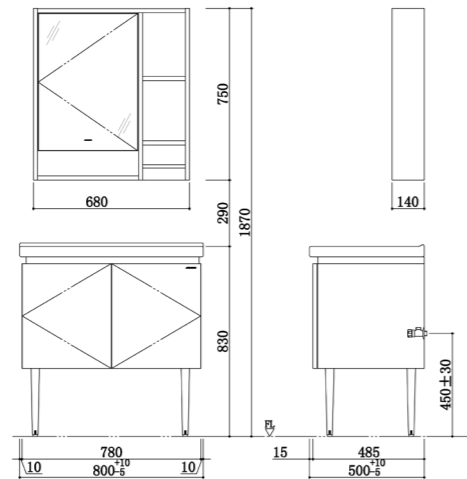

- **AC1218-112V-1**
  Makeup mirror: 500*142*700mm
- **AB1218-112V-1**
  Main cabinet: 580*460*780mm
- **12228-1/11Z-1**
  Integrated basin: 605*465*240mm

A1215-021A-1
Floor-standing bathroom cabinet
Standard Configuration:
1000*500*1870mm

A1218-122V-1
Floor-standing bathroom cabinet
Standard Configuration:
825*465*1850mm

- **AC1218-122V-1**
  Makeup mirror: 700*142*700mm
- **AB1218-122V-1**
  Main cabinet: 780*455*780 mm
- **12234-1/11Z-1**
  Integrated basin: 825*465*235mm

A1215-021A-2
Floor-standing bathroom cabinet
Standard Configuration:
1000*500*1870mm

A1218-132V-1
Floor-standing bathroom cabinet
Standard Configuration:
1000*520*1850mm

- **AC1218-132V-1**
  Makeup mirror: 900*142*700mm
- **AB1218-132V-1**
  Main cabinet: 976*500*780mm
- **12229-1/11Z-1**
  Integrated basin: 1000*520*244mm