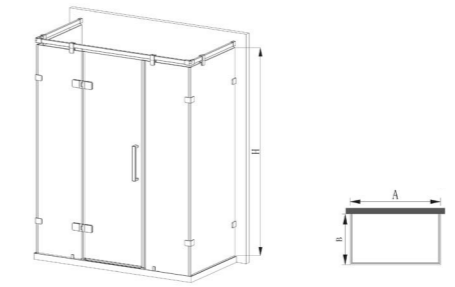

Standard specification
≤(1200-1600)*(800-1000)*2000mm