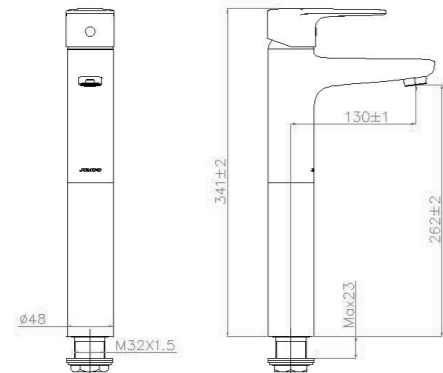

32252-277/1B-Z
lavatory faucet

Total height: 341mm
Height of outlet hole: 262mm
Distance from water outlet center to body: 130mm