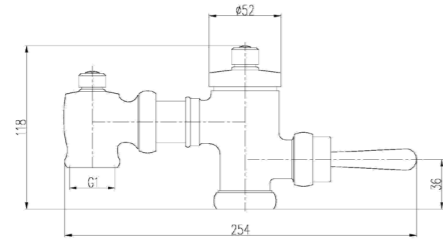

8302-003/1B-I011
Level-handle squatting pan flushing valve

Inlet thread: G1
Outlet: match with Φ 32