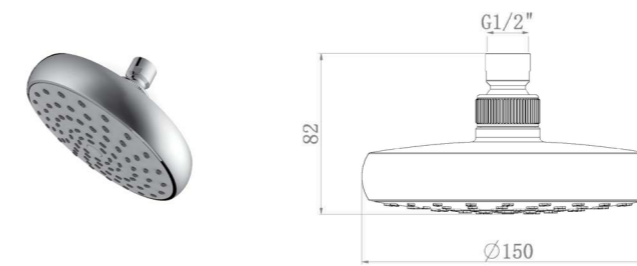

G06031-2B02-I011
Shower head

Shower faceplate: 9 Inches

G22011-2B01-I011
Shower head

Shower faceplate: 9x9Inches

G01031-2B04-I011
Shower head

Shower faceplate: 3 Inches

G03015-2B05-I011
Shower head

Faceplate: 4 inches