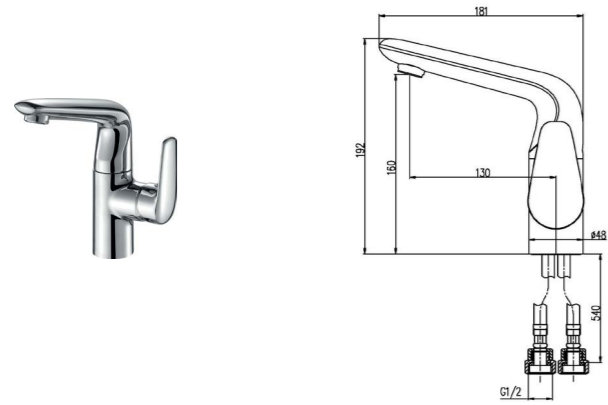

35173-272/1B-1
Bath and shower mixer

Center distance of water inlet: 150mm
Distance from bathtub outlet to wall: 188mm
External thread: G1/2

29038-288/1B-1
5-hole bath & shower mixer

Height of outlet hole: 150mm
Distance from water outlet center to body: 206mm
Distance between handle and tube outlet: 100mm

36295-272/1B1-1
Shower set

Head shower: 9 inches
Hand shower: 5 inches
Inlet spacing: 150±15mm
External thread: G1/2B
Copperhose: straight Ø22mm+bend Ø19mm
Decorative cover: Ø67mm
Inlet to the highest point: 950 ~ 1250mm
Inlet to shower end: 800 ~ 1100mm
Shower water wall distance: 450mm