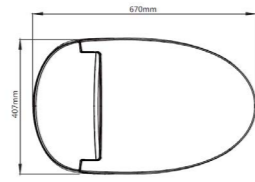

Z1D7660-SA-IDO305

Intelligence toilet
670*407*515mm
S-Trap
Rough-in: 305mm