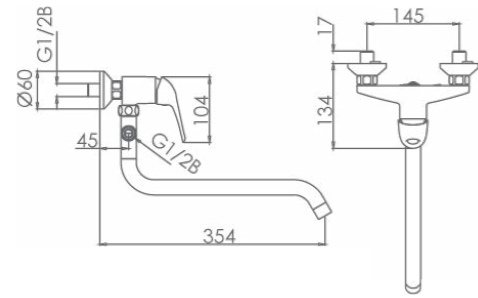

35168-050/1C-I011
Bath and shower mixer

Center distance of water inlet: 150mm
External thread: G1/2
Center distance of water outlet: 350mm