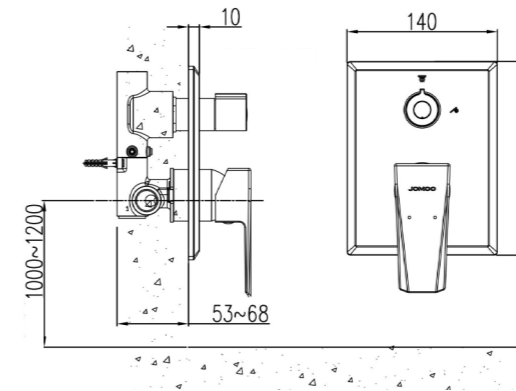

75012-541/1C-I011
Concealed single water pavement
DN: 15mm