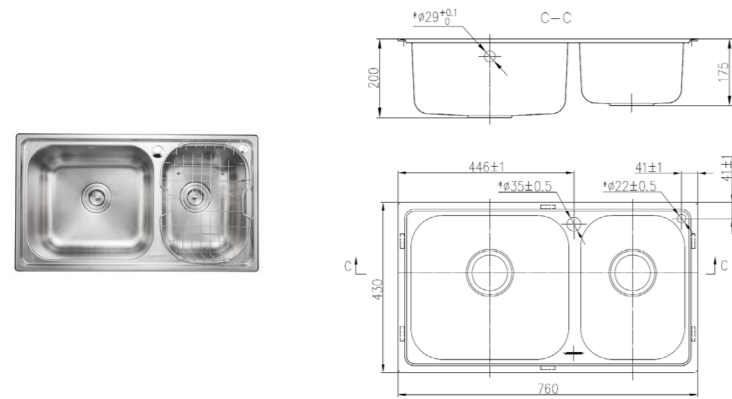

06108-7Z-4
Stainless steel sink

760*430*200mm(thickness: 0.7mm)
install hole size: 740*410-4-R25