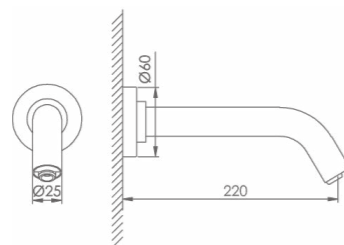

410*450*260mm
DC power

51E1180-11-CJM1
Sensor basin faucet

φ25*189*348mm
DC power

5121-1B1-2
Sensor basin faucet

φ25*189*268mm
DC power

5122-1B1-3
Sensor basin faucet

φ25*220*74mm
Wall-mounted
DC power

52E2025-11-CJM1
Urinal sensor flushing device