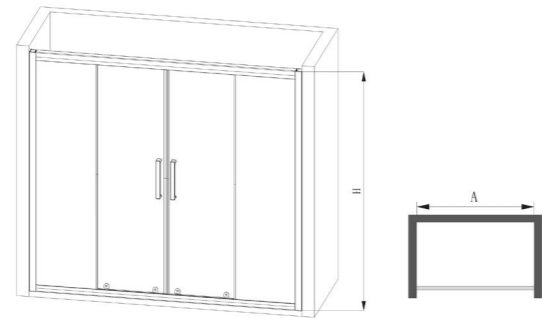

Series 21 M6211-3A01-JMO
Square shower enclosure
1200*800*1900mm

Standard specification

Series 59 M1591-3A01-JMO
Shower screen
2200*2000mm

Standard specification
≤(2000-3000)*2000mm

Series 59 M1593-3A01-JMO
Shower screen
2000*2000mm