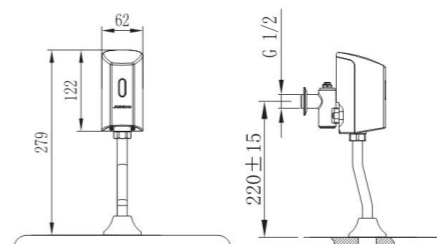

130*130mm
Infrared sensing
Optional sensor/manual
control
DC power

52E2023-11-CJM2
Urinal sensor flushing device

130*130mm
Infrared sensing
DC power

5211-1B1-1
Urinal sensor flushing device

130*130mm
Infrared sensing
DC power