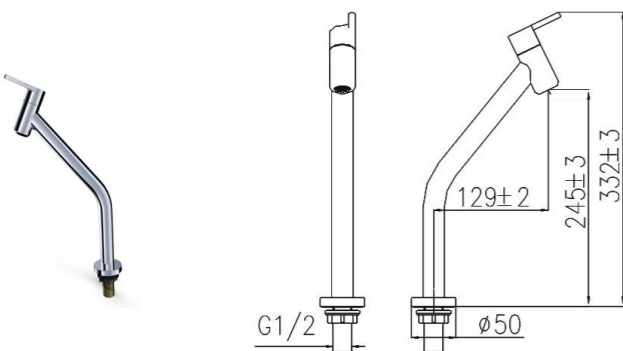

34005-231/1B-I011
Cold-only basin faucet
Center distance of water outlet: 212mm
Total height: 222mm
Outlet thread: G1/2