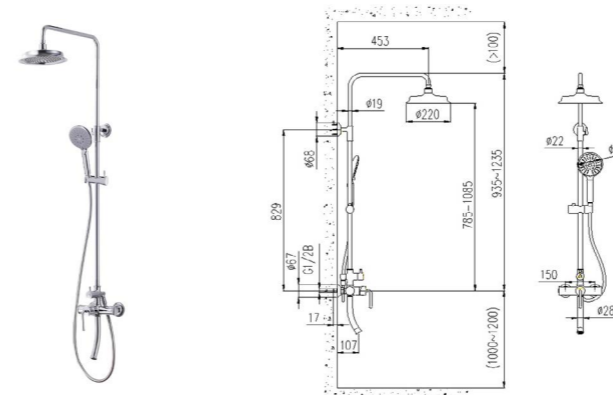

36295-272/1B1-1
Shower set

Head shower: 9 inches
Hand shower: 5 inches
Inlet spacing: 150±15mm
External thread: G1/2B
Copperhose: straight Ø22mm+bend Ø19mm
Decorative cover: Ø67mm
Inlet to the highest point: 950 ~ 1250mm
Inlet to shower end: 800 ~ 1100mm
Shower water wall distance: 450mm