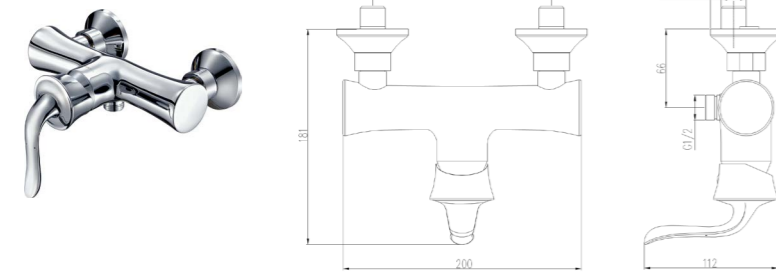

35133-142/1B-I011
Shower mixer

Inlet spacing: 150mm
Distance between wall & outlet: 66mm
External thread: G1/2