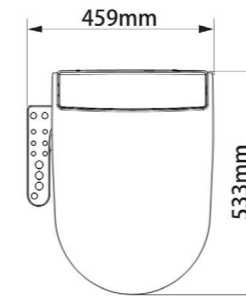

S-Trap
Rough-in: 305mm

3666-495/1C2-I011

Shower

Center distance of water inlet: 150mm
External thread: G1/2B
Diameter of decorative cover: φ60mm

Y028217-1A01-1

Waist-shaped bathtub

Standard Configuration: 1700*800*600mm

S-Trap
Rough-in: 305mm

36437-477/1B-I011

Shower

Distance from inlet to mounting base: 776mm
Distance from inlet to the top: 950-1250mm
Distance from inlet to the showerhead: 800-1100mm
Diameter of the showerhead: 200*200mm
Diameter of the handshower: 115*115 mm

≤(800~1500)*(800~1500)*2000mm

Z1D7980S-S0-IDO305

Smart toilet

Standard Configuration:
750*432*575mm
S-Trap
Rough-in: 305mm

36509-122/DB-1

Shower

Center distance of water inlet: 150mm
Diameter of decorative cover: 60mm
Vertical distance between water inlet and the top: 950-1250mm
Distance between inlet and shower faceplate: 800-1100mm
Distance between wall and shower: 445mm

Z1D6800-S2-CJM305

Intelligence toilet
Standard Configuration:
730*407*486mm
S-Trap
Rough-in: 305mm

Z1D1816J-S0-CJM1

Intelligence toilet cover
Standard Configuration:
520*468*128mm

Z1D7660-SA-IDO305

Intelligence toilet
670*407*515mm
S-Trap
Rough-in: 305mm