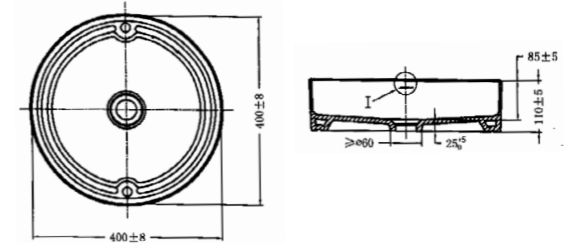

12522-1/01M-1

Artistic basin
Standard Configuration :
415*415*125 mm