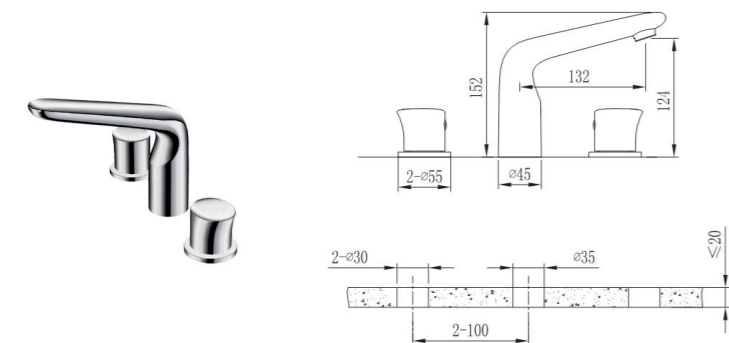

22031-235/1B1-Z
Basin mixer

Height of outlet hole: 110mm
Distance from water outlet center to body: 132mm
Installation hole spacing: 200mm