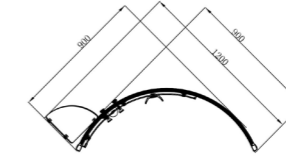

Standard specification
6mm: $\leq(1500-1800)*1900\text{mm}$
8mm: $\leq(1500-1800)*2000\text{mm}$