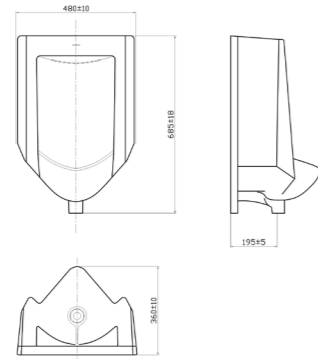

13042-2Z/41Z-I011
Wall-hung urinal

480*360*685mm
Water inlet: back
P-trap