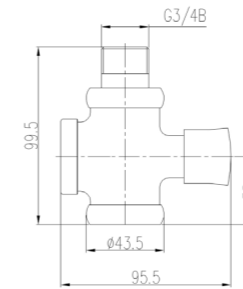

56E6002-30-CJM1
Hair dryer
170*220mm

58E8001-00-CJM1
Soap dispenser
81*70*150.5mm
Wall-mounted
Capacity: 200ml

8228-004/1B-1
Button-press flushing valve

Inlet thread: G1/2

8255-002/1B1-I011
Button-press squatting pan flushing valve