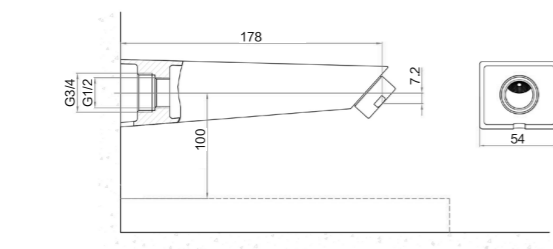

External thread: G1/2B
Decorative faceplate Decorative faceplate diameter: \varnothing 70mm
Distance from outlet to wall: 153mm

37046-000/1B-I011
Bathtub spout

Internal Thread: G3/4, G1/2
Distance from outlet to wall: 175mm