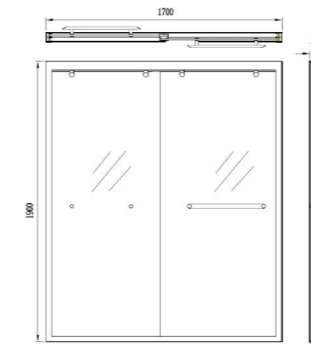

Aluminum border self-cutting
1600-1700mm