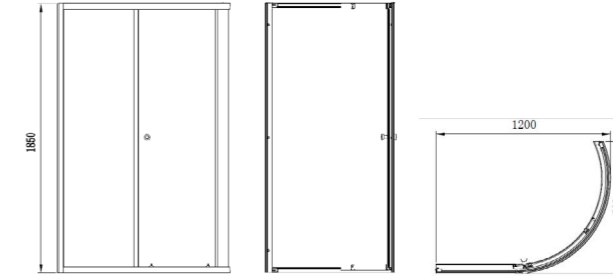

Standard specification
≤(1000-1500)*900*1900mm