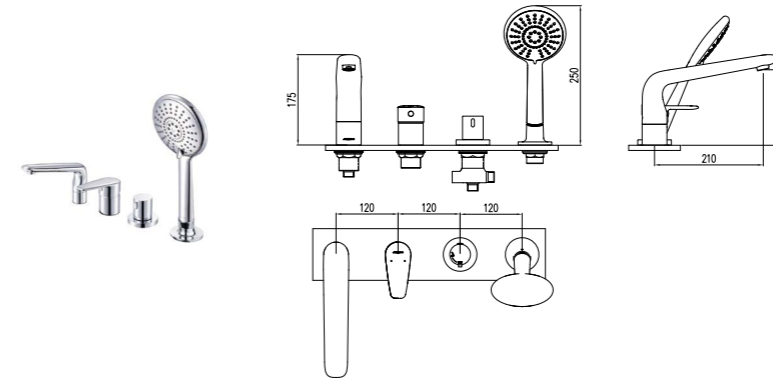

39016-228/1B-1
4-hole bath & shower mixer

External thread: G1/2
Length of outlet hole: 210mm
Height of outlet hole: 146mm