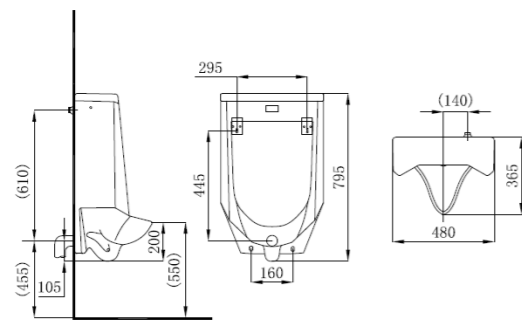

J13042-1/41Z-1
Wall-hung sensor urinal

480*365*795mm
Water inlet: back
P-trap
DC power