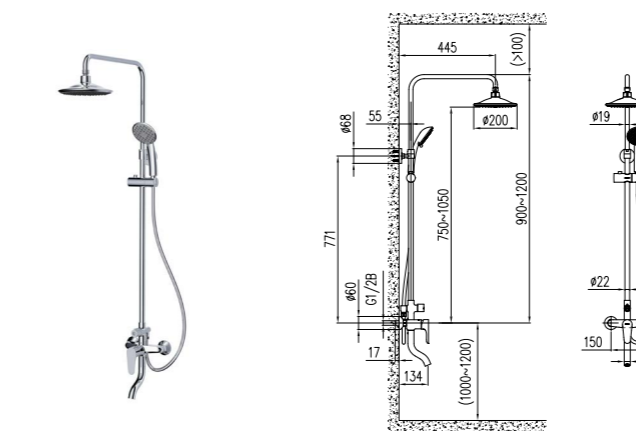

36249-139/1B-1
Shower set

Center distance of water inlet: 150mm
External thread: G1/2B
Vertical distance of mounting base: 771mm
Inlet to the highest point: 900mm~1200mm
Vertical distance between inlet and raincan: 750mm~1050mm
Center distance of wall and raincan central point: 445mm