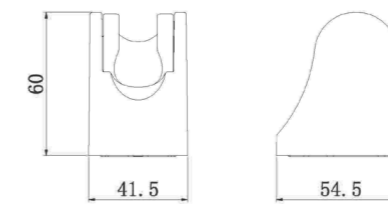

Q19-2B01-4
Shower wall seat

Wall seat: 55*36mm