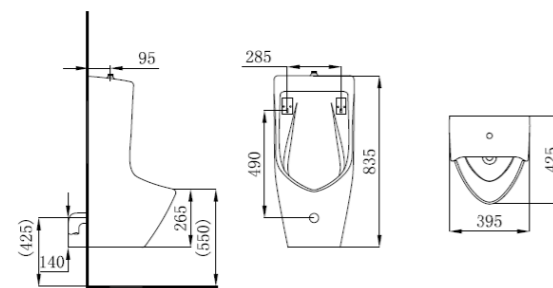

13038-1/11Z-1
Wall-hung urinal

395*425*835mm
Water inlet: top
P-trap