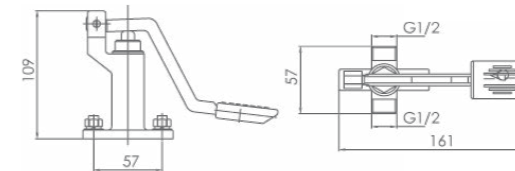

2908-1B-1
Wall-hung pedal flushing valve

Inlet thread: G1/2