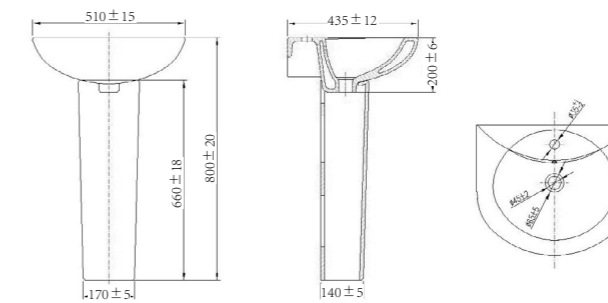

12103-1/11P-I011
Pedestal basin
Standard Configuration:
510*435*800mm