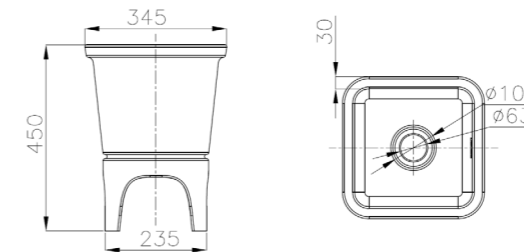

15024-1/01P-1
Mop basin

345*345*450mm
Drain hole:ø60mm