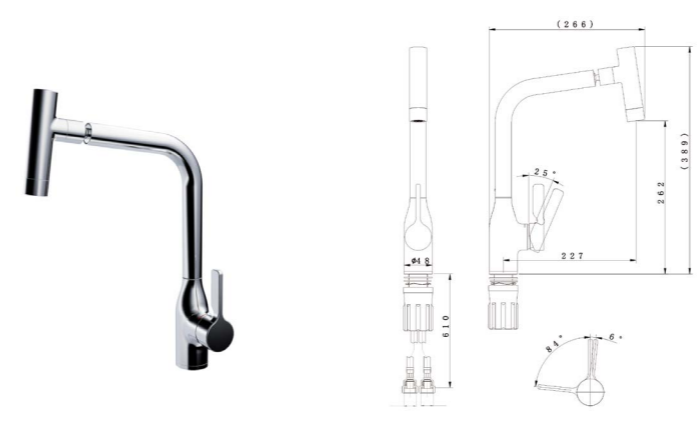

33301-123/1B1-Z
Vertical kitchen faucet
total height: 389mm
height of outlet hole: 262mm
distance from water outlet center to body: 227mm