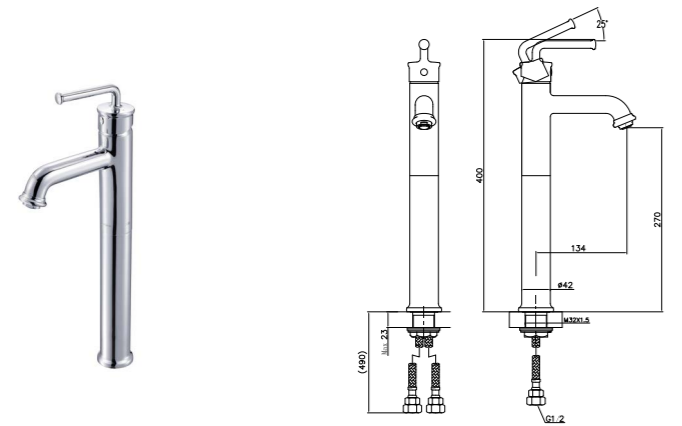

32250-272/1B-Z
lavatory faucet

Total height: 400 mm
Height of outlet hole: 270mm
Distance from water outlet center to body: 134mm