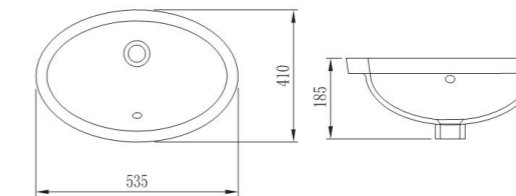

1268-1/01Z-1

Under counter basin
Standard Configuration:
535*410*185mm