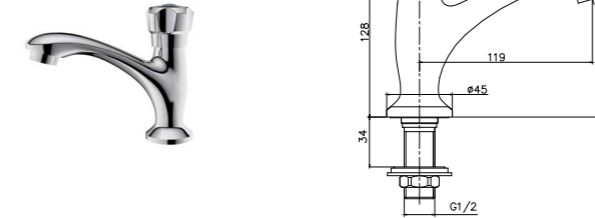

34005-231/1B-I011
Cold-only basin faucet
Center distance of water outlet: 212mm
Total height: 222mm
Outlet thread: G1/2