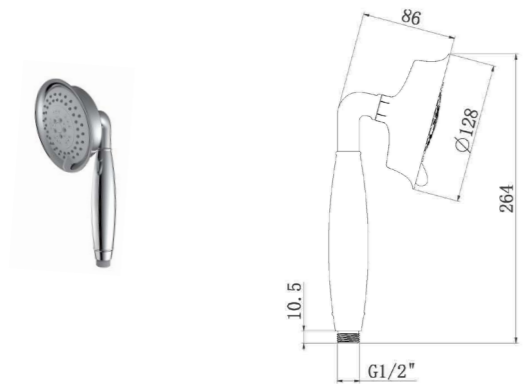

S32015-2B01-3
Five-function hand shower with wall-bracket
Faceplate: 5 inches
External thread: G1/2