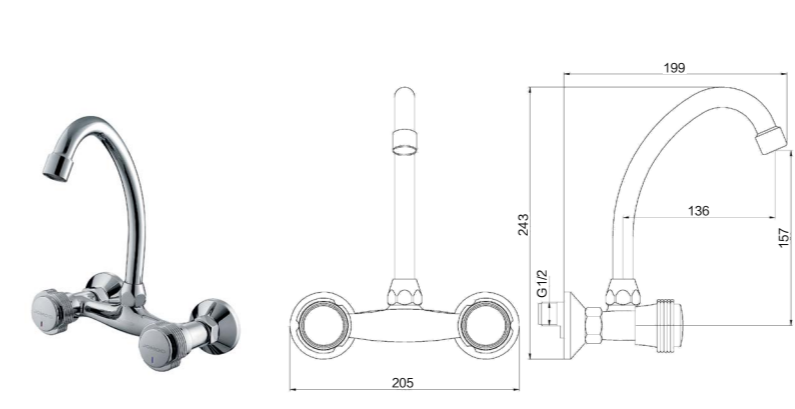

2401-255/1C1-Z
Kitchen faucet
Height of water outlet: 157mm
Distance from water outlet center to body: 136mm
Total Height: 243mm