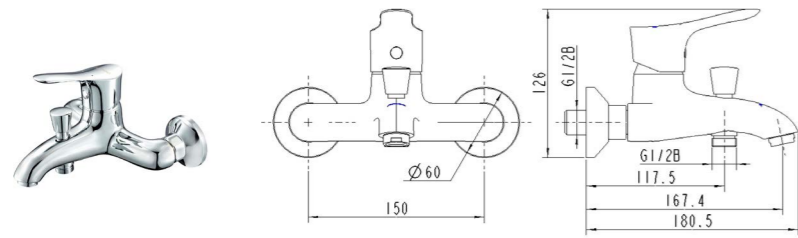

35128-147/1C-1
Bath and shower mixer

Center distance of water inlet: 150mm
Distance from outlet to wall: 180.5mm
External thread: G1/2