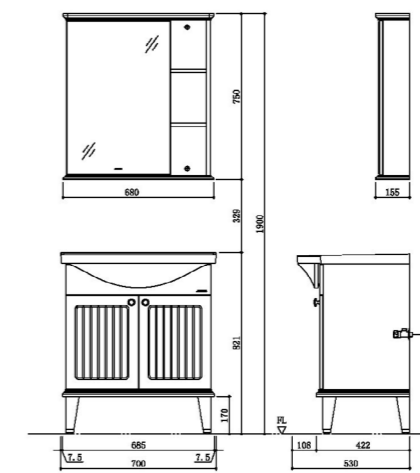

A1202-312J-1
Floor-standing bathroom cabinet
Standard Configuration:
700*530*1900mm

- **AC2197-312J-1**
  Makeup mirror: 680*155*750mm
- **AB1202-312J-1**
  Main cabinet: 685*422*768mm
- **12231-1/11Z-1**
  Integrated basin: 700*530*235mm