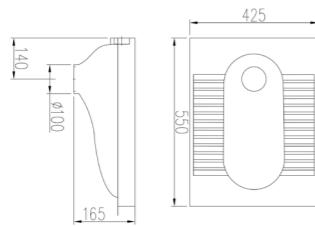

1446-1/11P-1
Squatting Pan

550*425*165mm
Water inlet: back
Water outlet: front
Without S-bend