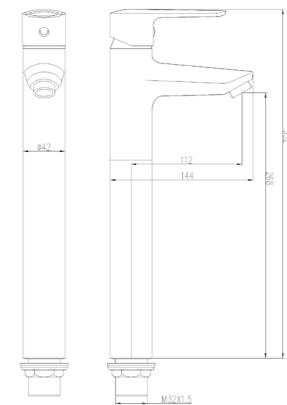

32149-126/1B1-Z
lavatory faucet

Total height: 352mm
Height of outlet hole: 267mm
Distance from water outlet center to body: 112mm