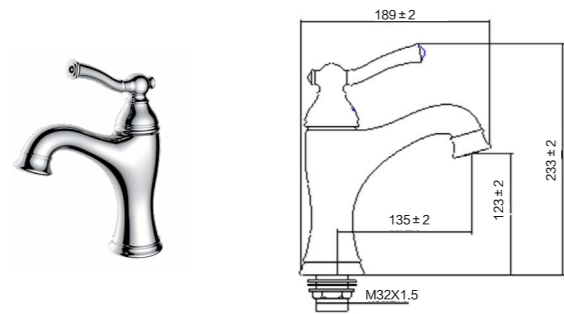

32262-322/1B-Z
lavatory faucet

Total height: 233mm
Height of outlet hole: 123mm
Distance from water outlet center to body: 135mm