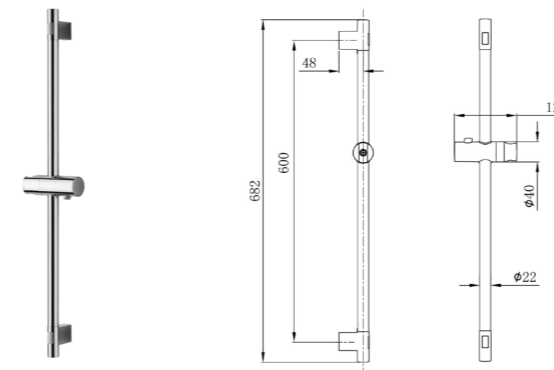

T1411-2B01-1
Slide bar

Distance between holes: 600mm
Diameter: 22mm