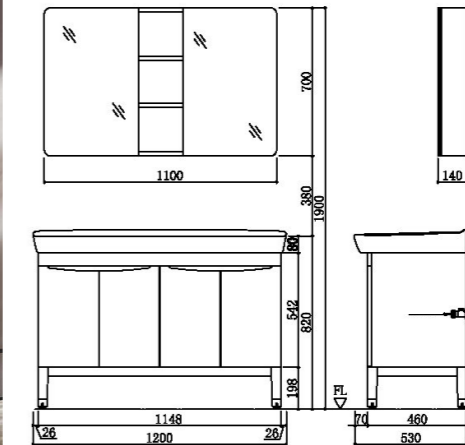

A1189-011A-1
Floor-standing bathroom cabinet
Standard Configuration:
1200*530*1900mm

AC1189-011A-1
Makeup mirror:1100*140*700mm

AB1189-011A-1
Main cabinet:1148*460*740mm

12445-1/21Z-1
Integrated basin:1200*530*245mm