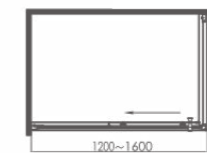

Standard specification