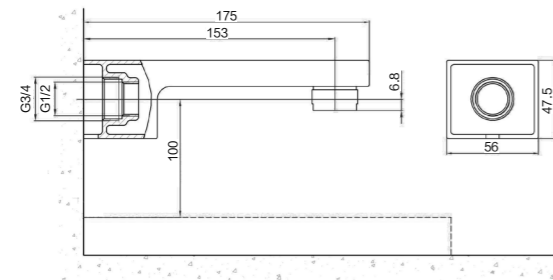

37102-000/1B-I011
Bathtub spout

Internal Thread: G3/4, G1/2
Distance from outlet to wall: 153mm