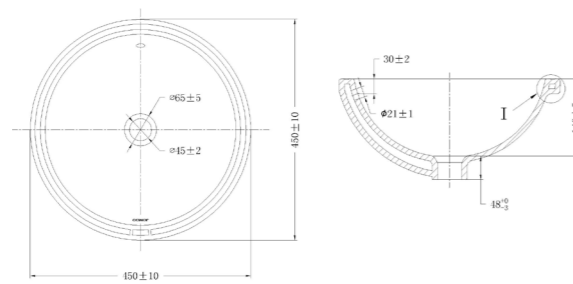

12103-1/11P-I011
Pedestal basin
Standard Configuration:
510*435*800mm