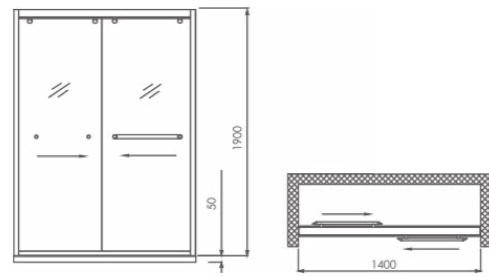

Series H2 M6H21-3A01-JMO
Shower screen
1200*800*1900mm

Standard specification
≤(1150-1800)*(800-1000)*2000mm

Series H5 M6H51-3A01-JMO
Shower screen
1200*800*1900mm

Standard specification
≤(1150-1800)*(800-1000)*2000mm