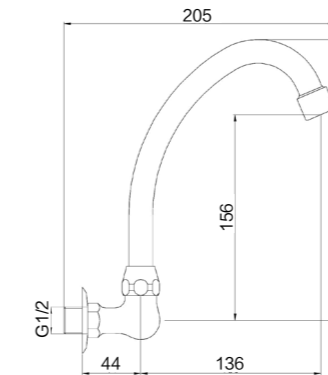

7703-183/1C2-I011
Single-handle faucet

Height of outlet hole: 156mm
Center distance of water outlet: 136mm
Total height: 213mm
Inlet thread: G1/2