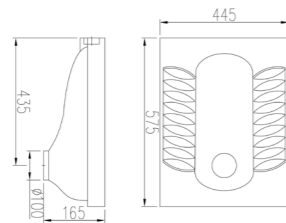

445*420*655mm
Drain hole:ø60mm

1446-1/11P-1
Squatting Pan

550*425*165mm
Water inlet: back
Water outlet: front
Without S-bend

15024-1/01P-1
Mop basin

345*345*450mm
Drain hole:ø60mm

1444-1/21P-1
Squatting Pan