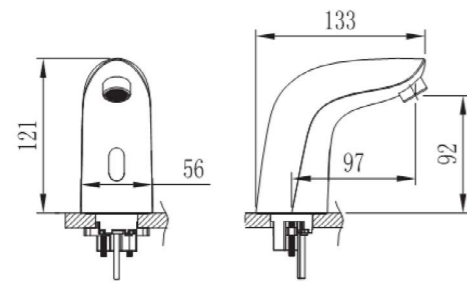

51E1160-11-CJM1
Sensor basin faucet
175*52*135mm
DC power

51E1150-11-CJM1
Sensor basin faucet
156*52*125mm
DC power

51E1210-11-CJM1
Sensor basin faucet
33*340*445mm
DC power

51E1170-11-CJM4
Sensor basin faucet