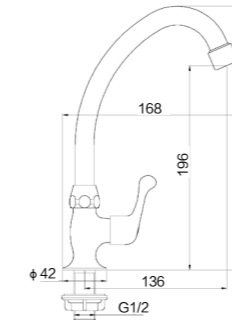

7701-238/1C-I011
Cold-only basin faucet

Height of outlet hole: 196mm
Center distance of water outlet: 136mm
Total height: 253mm
Inlet thread: G1/2