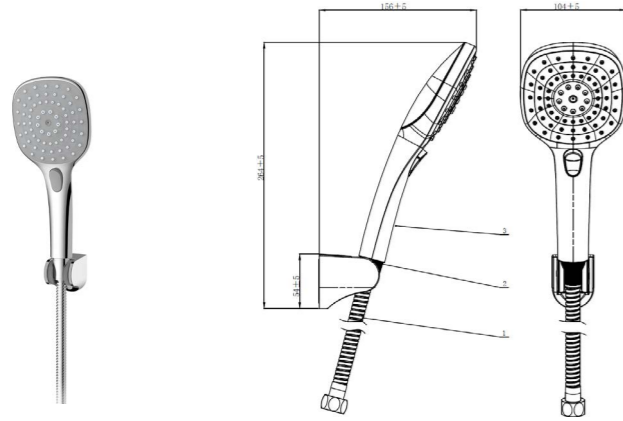

S105013-2B02-I011
Hand shower

Shower faceplate: 4 Inches