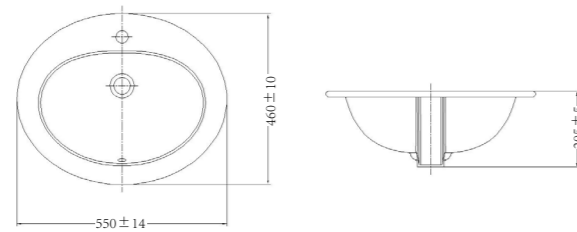

1293-1/01Z-I011

Under counter basin
Standard Configuration:
560*430*200mm

1267-1/11Z-I011

Above counter basin
Standard Configuration:
678*474*214mm

12145-1/01Z-I011

Under counter basin
Standard Configuration:
560*420*215mm