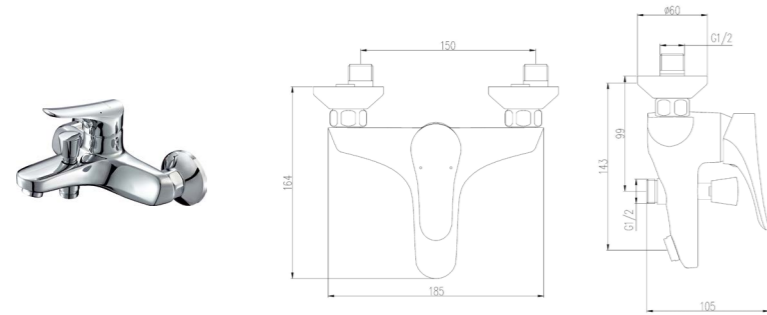

32135-122/1C1-Z
Basin mixer

Height of outlet hole: 53mm
Distance from water outlet center to body: 108mm
Installation hole spacing: 102mm
Total height: 123mm

35109-122/1C-1
Shower mixer

Inlet spacing: 150mm
Distance between wall & outlet: 44mm
External thread: G1/2