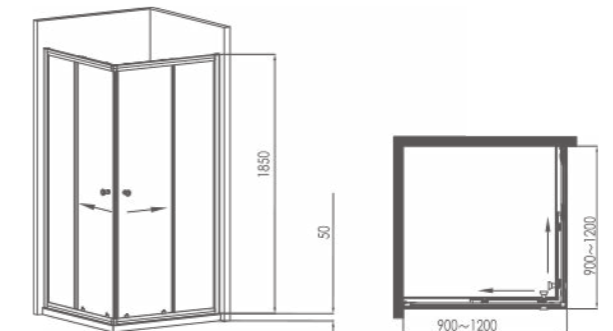

Standard specification
≤(900-1200)*(900-1200)*1900mm