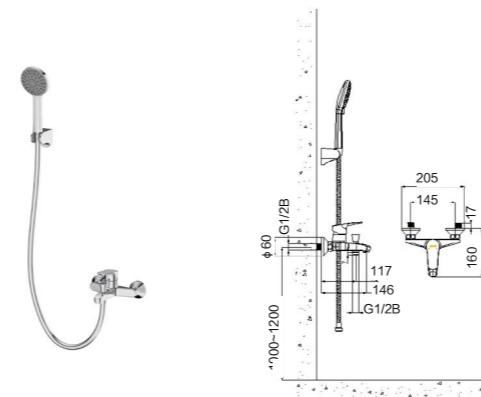

35282-484/1C-1
Bath mixer with shower

Center distance of water inlet: 145mm
External thread: G1/2B
Diameter of decorative cover: $\phi 60$
between wall & shower outlet: 112mm
between wall & bathtub outlet: 146mm
Hand shower: 4 Inch