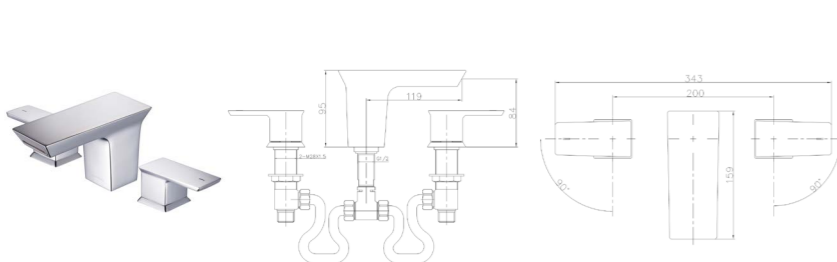

22029-227/1B-Z
Basin mixer

Height of outlet hole: 95mm
Distance from water outlet center to body: 125mm
Installation hole spacing: 200mm