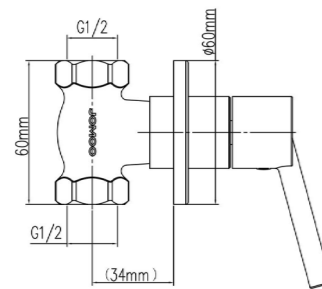

37245-000/1B-1
Inlet connector

Decorative cover: 70mm
External thread: G1/2

37197-495/1B-I011
Shower wall seat

Two-way outlet
Decorative panel: $\Phi 150 \times 7$ mm

7809-547/1C-I011
 Concealed single water pavement
 Thread: G1/2
 DN: 15mm