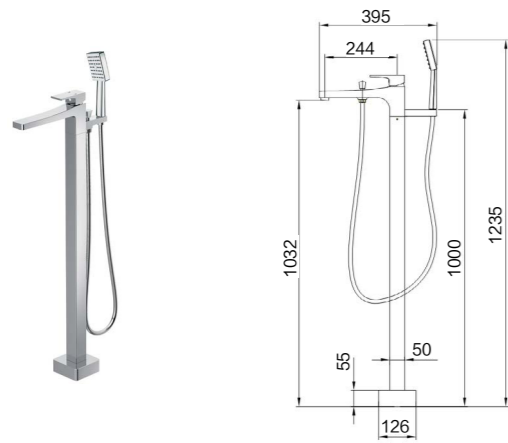

32156-128/1B1-Z
lavatory faucet

Total height: 322 mm
Height of outlet hole: 253mm
Distance from water outlet center to body: 162mm

35121-128/1B-I011
Bath and shower mixer

Center distance of water inlet: 150mm
Distance from shower outlet to wall: 114mm
Distance from bathtub outlet to wall: 167mm
External thread: G1/2

22029-227/1B-Z
Basin mixer

Height of outlet hole: 95mm
Distance from water outlet center to body: 125mm
Installation hole spacing: 200mm

29030-252/1B-1
5-hole bath & shower mixer

Distance from bathtub water outlet to handle: 120mm
Distance from water outlet center to body: 218mm
Height of outlet hole: 105mm
Total Height: 120mm

38003-289/1B-1
Bathtub faucet

External thread: G1/2
Diameter of decorative cover: 126mm
Distance between water outlet center & body: 244mm
Height of bathtub hole: 1032mm
Distance between shower outlet & body: 117mm