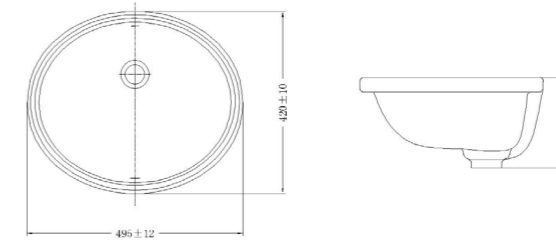

12103-1/11P-I011
Pedestal basin
Standard Configuration:
510*435*800mm