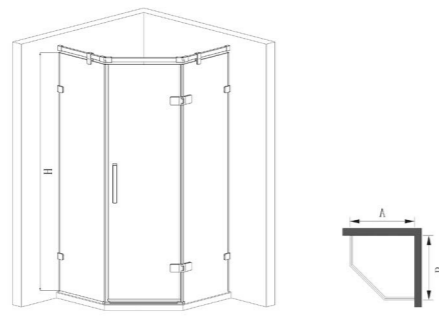

Series 38 M6381-3M01-JMO
Square shower enclosure
1200*800*2000mm

Standard specification
≤(1200-1600)*(800-1000)*2000mm

Series 38 M8381-3M01-JMO
Square shower enclosure
1600*800*2000mm

Standard specification
≤(1200-1600)*(800-1000)*2000mm