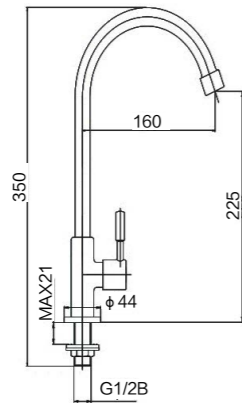

7713-078/1C2-I011
Cold-only basin faucet

Inlet thread: G1/2
Height of outlet hole: 225mm
Distance from water outlet center to body: 160mm
Total height: 350mm