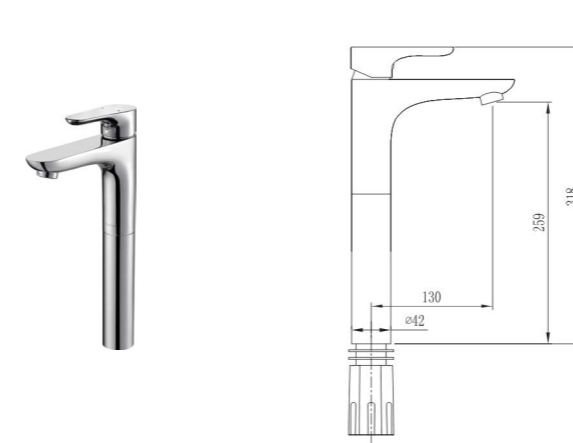

22029-227/1B-Z
Basin mixer

Height of outlet hole: 95mm
Distance from water outlet center to body: 125mm
Installation hole spacing: 200mm

29030-252/1B-1
5-hole bath & shower mixer

Distance from bathtub water outlet to handle: 120mm
Distance from water outlet center to body: 218mm
Height of outlet hole: 105mm
Total Height: 120mm

38003-289/1B-1
Bathtub faucet

External thread: G1/2
Diameter of decorative cover: 126mm
Distance between water outlet center & body: 244mm
Height of bathtub hole: 1032mm
Distance between shower outlet & body: 117mm