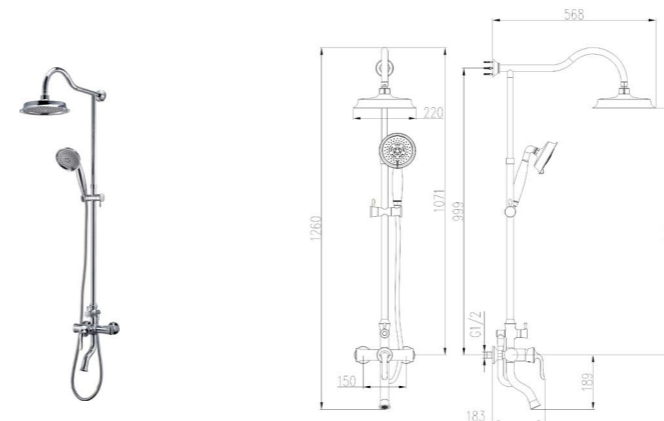

Height of outlet hole: 167mm
Distance from water outlet center to body: 210mm
Total Height: 296mm

38001-255/1B-1
Bathtub faucet

Distance from water outlet center to body: 270mm
Shower distance between shower and outlet: 145mm
Total Height: 1216mm