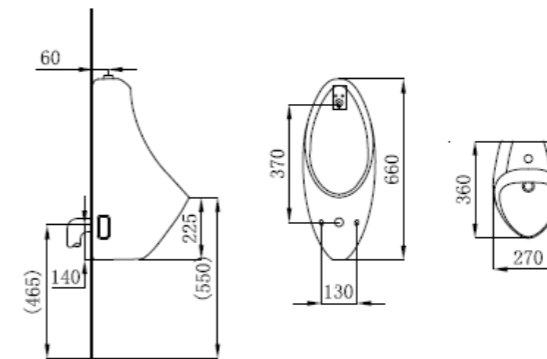

1311-1/11Z-I011
Wall-hung urinal

270*360*660mm
Water inlet: top
P-trap