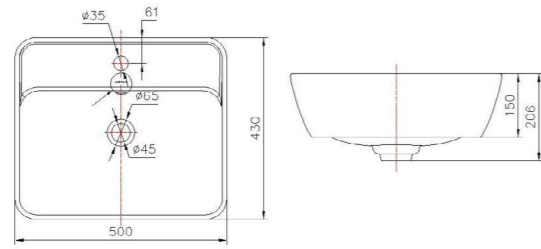

S-Trap
Rough-in: 305mm

36437-477/1B-I011

Shower

Distance from inlet to mounting base: 776mm
Distance from inlet to the top: 950-1250mm
Distance from inlet to the showerhead: 800-1100mm
Diameter of the showerhead: 200*200mm
Diameter of the handshower: 115*115 mm

≤(800~1500)*(800~1500)*2000mm

Z1D7980S-S0-IDO305

Smart toilet

Standard Configuration:
750*432*575mm
S-Trap
Rough-in: 305mm

36509-122/DB-1

Shower

Center distance of water inlet: 150mm
Diameter of decorative cover: 60mm
Vertical distance between water inlet and the top: 950-1250mm
Distance between inlet and shower faceplate: 800-1100mm
Distance between wall and shower: 445mm

Single bar

522~700*99.5*90mm

935012-PB-1

Towel shelf

522~700*120*226mm

91084-3C-1

POP-UP drainer

Diameter of pipe: Ø32mm
Total length of pipe: 180mm

12133-1/01Z-1

Artistic basin
Standard Configuration :
600*385*195mm

12238-1/11Z-I011

Artistic basin
Standard Configuration :
570*455*200mm

12132-1/01Z-I011

Artistic basin
Standard Configuration :
545*390*178mm