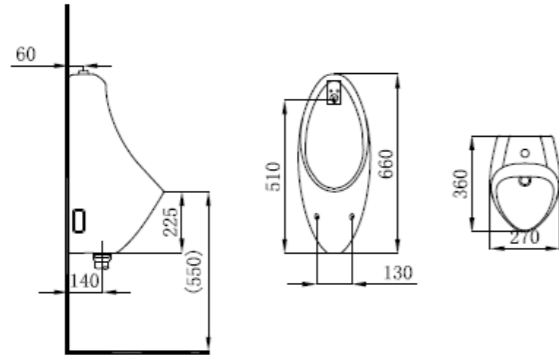

390*330*610mm
Water inlet: top
P-trap

13040-1/21Z-1
Wall-hung urinal

390*320*645mm
Water inlet: top
S-trap

1311-1/11Z-I011
Wall-hung urinal

270*360*660mm
Water inlet: top
P-trap

1311-2/11Z-I011
Wall-hung urinal