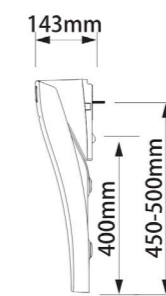

S-Trap
Rough-in: 305mm

3666-495/1C2-I011

Shower

Center distance of water inlet: 150mm
External thread: G1/2B
Diameter of decorative cover: φ60mm

Y028217-1A01-1

Waist-shaped bathtub

Standard Configuration: 1700*800*600mm

S-Trap
Rough-in: 305mm

36437-477/1B-I011

Shower

Distance from inlet to mounting base: 776mm
Distance from inlet to the top: 950-1250mm
Distance from inlet to the showerhead: 800-1100mm
Diameter of the showerhead: 200*200mm
Diameter of the handshower: 115*115 mm

≤(800~1500)*(800~1500)*2000mm

Z1D7980S-S0-IDO305

Smart toilet

Standard Configuration:
750*432*575mm
S-Trap
Rough-in: 305mm

36509-122/DB-1

Shower

Center distance of water inlet: 150mm
Diameter of decorative cover: 60mm
Vertical distance between water inlet and the top: 950-1250mm
Distance between inlet and shower faceplate: 800-1100mm
Distance between wall and shower: 445mm

Z1D6800-S2-CJM305

Intelligence toilet
Standard Configuration:
730*407*486mm
S-Trap
Rough-in: 305mm

Z1D1816J-S0-CJM1

Intelligence toilet cover
Standard Configuration:
520*468*128mm

Z1D7660-SA-IDO305

Intelligence toilet
670*407*515mm
S-Trap
Rough-in: 305mm