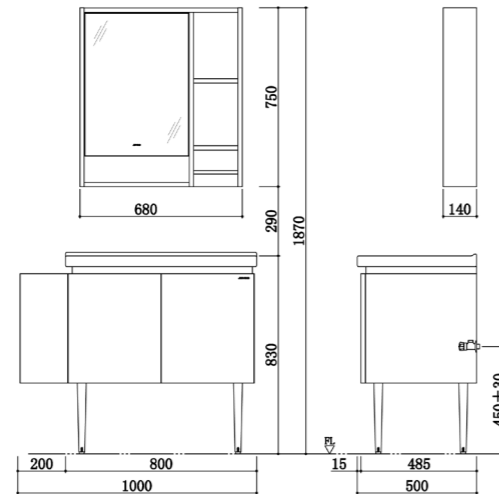

A1215-021A-1
Floor-standing bathroom cabinet
Standard Configuration:
1000*500*1870mm