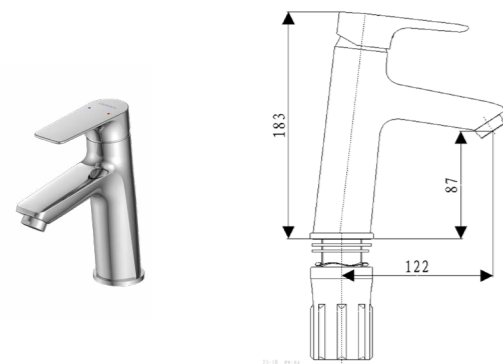

32316-473/1B-I01Z
Basin faucet

Total height: 183mm
Height of outlet hole: 87mm
Distance from water outlet center to body: 122mm