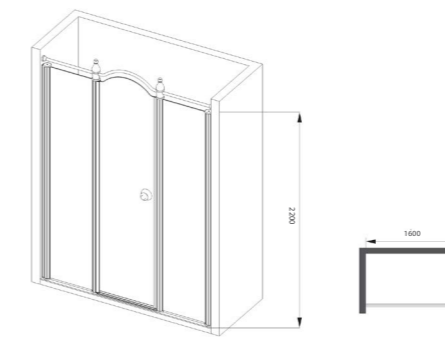

Series 88
M5881-3A01-JMG
 Shower screen
 900*900*1900mm

Standard specification
 ≤(2000-3000)*2000mm

Series A6
M1A62-4F01-JMO
 Shower screen
 1400*2000mm

8mm

Standard specification
 ≤(900*1600)*2000mm

8mm

Series 25
M1251-3M06-JMO
 Shower screen
 1600*2200mm