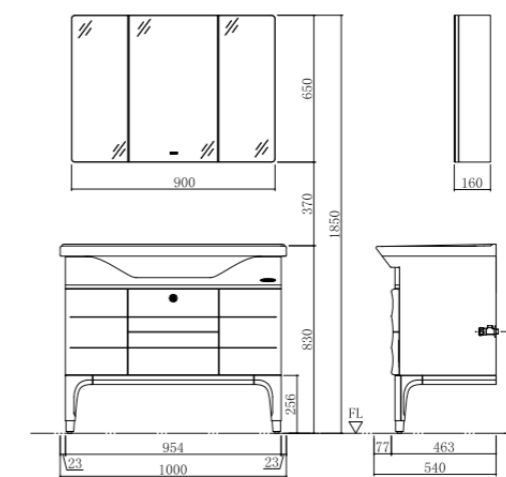

A1175-011A-2
Floor-standing bathroom cabinet
Standard Configuration:
1000*540*1850mm

AC1175-011A-2
Makeup mirror:900*160*650mm

AB1175-011A-2
Main cabinet:954*463*781mm

12457-1/11Z-1
Integrated basin:1000*540*235mm