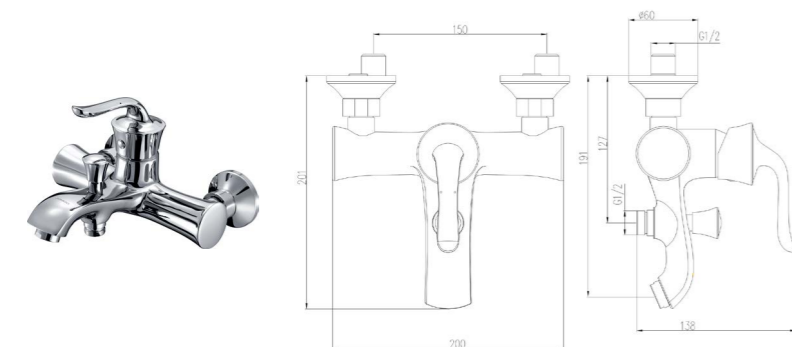

35132-142/1B-I011
Bath and shower mixer

Center distance of water inlet: 150mm
Distance from shower outlet to wall: 127mm
Distance from bathtub outlet to wall: 191mm
External thread: G1/2