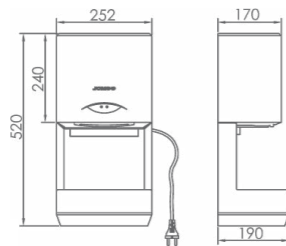

5605-00-1
Sensor hand dryer
252*520*190mm
Infrared sensing
AC power