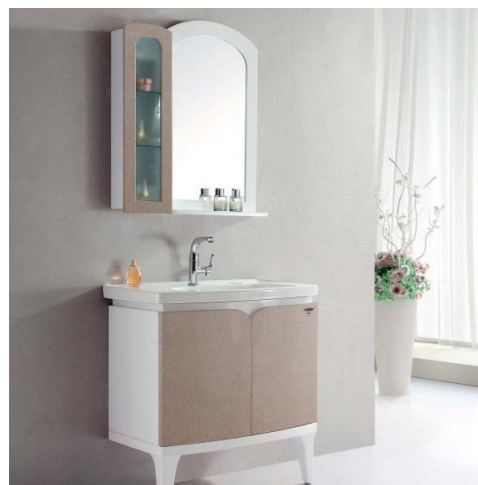

AM1128-011A-I011
Makeup mirror: 500*120*830mm

AB1128-311A-I011
Main cabinet: 770*485*812mm

AS1128-311A-I011
Side cabinet: 220*120*780mm

12147-1/11Z-I011
Integrated basin: 800*500*237mm

A2234-112T-1

Wall-hung bathroom cabinet
Standard Configuration:
800*520*1850mm