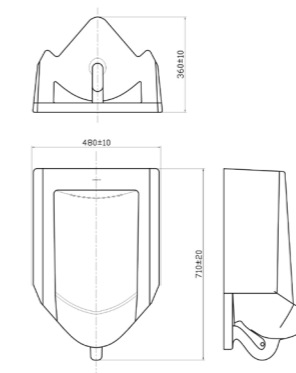

13042-1Z/41Z-I011
Floor-standing urinal

480*360*710mm
Water inlet: back
S-trap