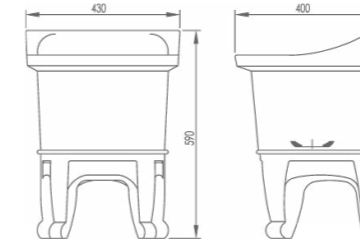

15020-1/01P-2
Mop basin

430*400*590mm
Drain hole:ø60mm