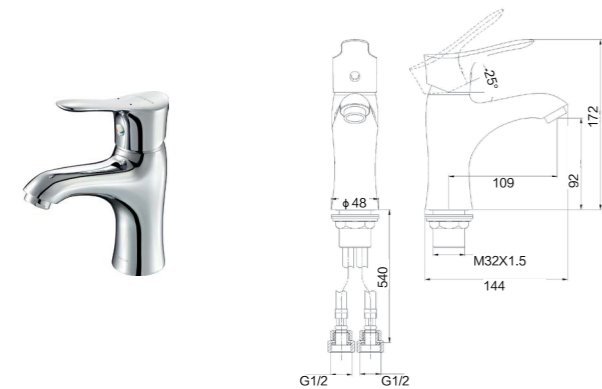

32150-147/1C1-Z
Basin faucet

Total height: 172mm
Height of outlet hole: 92mm
Distance from water outlet center to body: 109mm