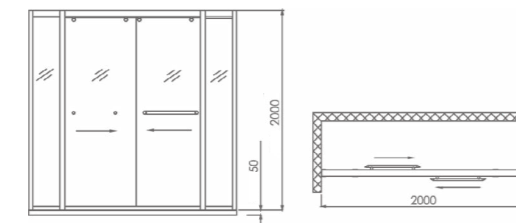

Standard specification
≤(1800-3000)*2000mm