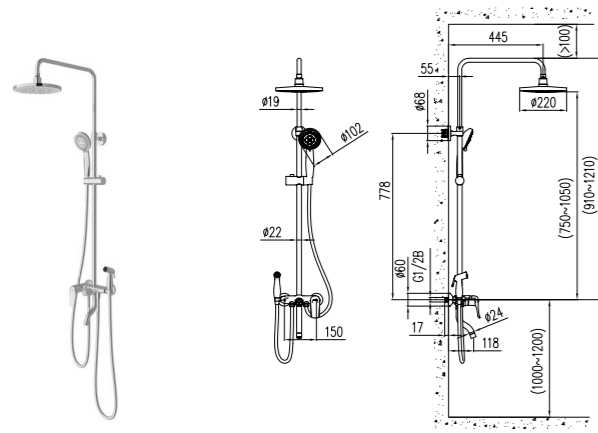

2203-249/1C1-Z
Basin mixer

Height of outlet hole: 138.5mm
Distance from water outlet center to body: 150mm
Installation hole spacing: 102mm
Total height: 230mm

35272-055/1B-I011
Bath and shower mixer

Center distance of water inlet: 150mm
Distance from shower outlet to wall: 109mm
Distance from bathtub outlet to wall: 161mm
External thread: G1/2