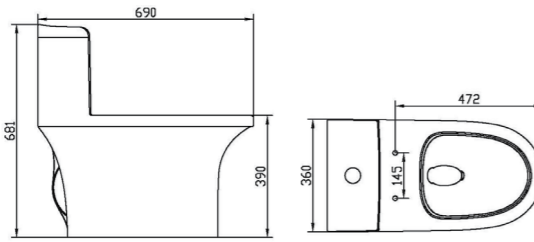

S-Trap
Rough-in: 305mm

36437-477/1B-I011

Shower

Distance from inlet to mounting base: 776mm
Distance from inlet to the top: 950-1250mm
Distance from inlet to the showerhead: 800-1100mm
Diameter of the showerhead: 200*200mm
Diameter of the handshower: 115*115 mm

≤(800~1500)*(800~1500)*2000mm

Z1D7980S-S0-IDO305

Smart toilet

Standard Configuration:
750*432*575mm
S-Trap
Rough-in: 305mm

36509-122/DB-1

Shower

Center distance of water inlet: 150mm
Diameter of decorative cover: 60mm
Vertical distance between water inlet and the top: 950-1250mm
Distance between inlet and shower faceplate: 800-1100mm
Distance between wall and shower: 445mm

Single bar

522~700*99.5*90mm

935012-PB-1

Towel shelf

522~700*120*226mm

91084-3C-1

POP-UP drainer

Diameter of pipe: Ø32mm
Total length of pipe: 180mm

One-piece toilet
 Standard Configuration:
 710*385*775mm
 S-Trap
 Rough-in: 305mm

11190-2-2/31Z-2

One-piece toilet
 Standard Configuration:
 725*415*705mm
 S-Trap
 Rough-in: 305mm

11229-2-2/31Z-1

One-piece toilet
 Standard Configuration:
 730*467*725mm
 S-Trap
 Rough-in: 305mm