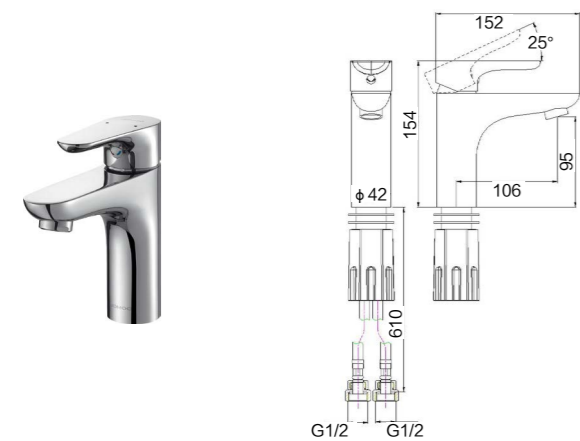

32159-139/1B1-Z
Basin faucet

Total height: 154mm
Height of outlet hole: 95mm
Distance from water outlet center to body: 106mm
Optional lifting rod drainer