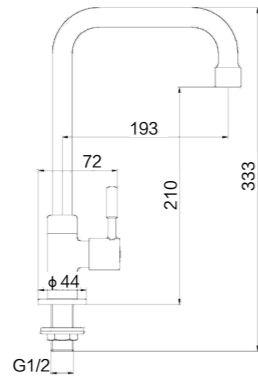

7707-078/1C-I011
Cold-only kitchen faucet

Inlet thread: G1/2
Height of outlet hole: 210mm
Distance from water outlet center to body: 193mm
Total height: 333mm