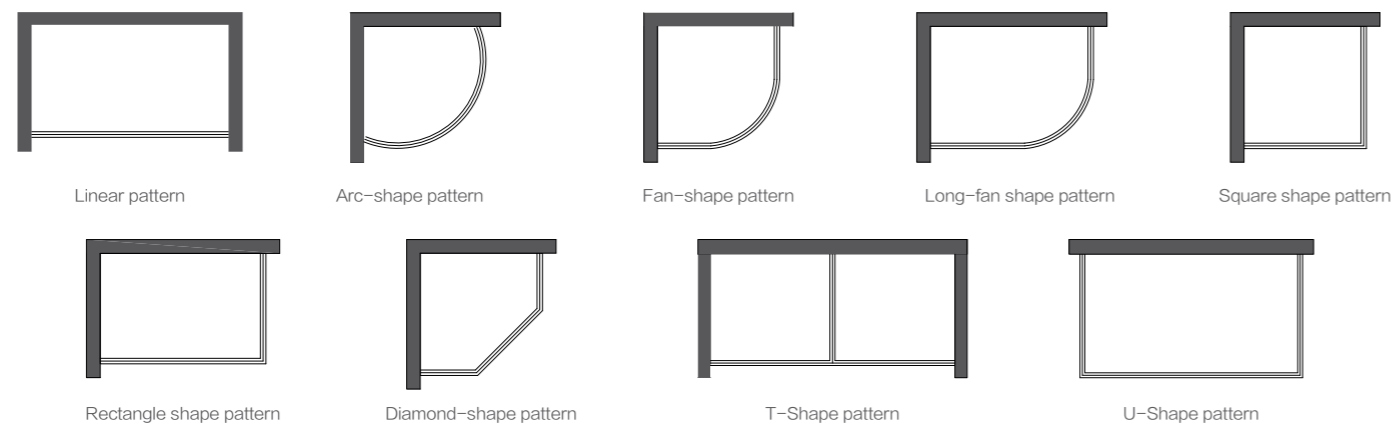

Shapes of Shower Room

Size of Handles

Above handles are only for reference, the handle lists are subject to non-standard illustrated catalogue.