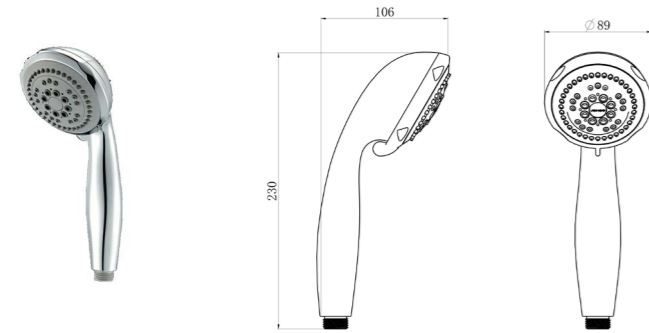

S120013-2B01-3
LED shower with wall-bracket
Faceplate: 5 inches
Hose: 1.5m

S171015-2B02-2
Hand shower
Shower faceplate: 5 Inches
Hose length: 1.5m
Slide bar length: 662mm

S105013-2B02-I011
Hand shower

Shower faceplate: 4 Inches