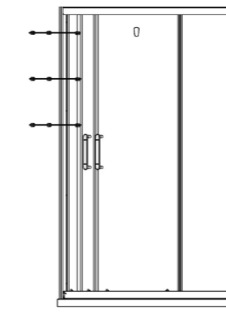

Standard specification
6mm: $\leq(1500-1800)*1900\text{mm}$
8mm: $\leq(1500-1800)*2000\text{mm}$

Standard specification

Standard specification
6mm: $\leq(1600-1800)*1900\text{mm}$
8mm: $\leq(1600-1800)*2000\text{mm}$

Standard specification
6mm: $\leq(800-1200)*(800-1200)*1900\text{mm}$
8mm: $\leq(800-1200)*(800-1200)*2000\text{mm}$

Standard specification
 $\leq(1600-1800)*3000\text{mm}$

Standard specification
6mm: $\leq(1000-1500)*(800-1200)*1900\text{mm}$
8mm: $\leq(1000-1500)*(800-1200)*2000\text{mm}$

Standard specification

Standard specification
6mm: $\leq(1200-1600)*(800-1000)*1900\text{mm}$
8mm: $\leq(1200-1600)*(800-1000)*2000\text{mm}$