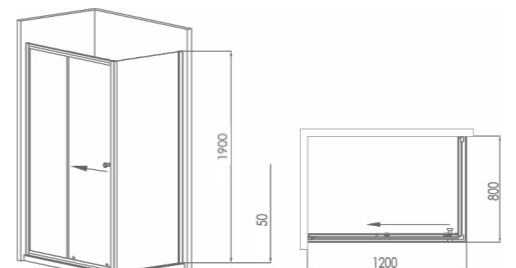

Standard specification
≤(1150-1800)*(800-1000)*2000mm