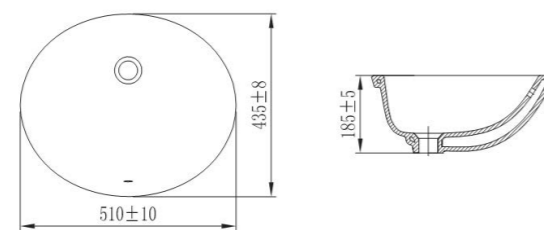

12103-1/11P-I011
Pedestal basin
Standard Configuration:
510*435*800mm