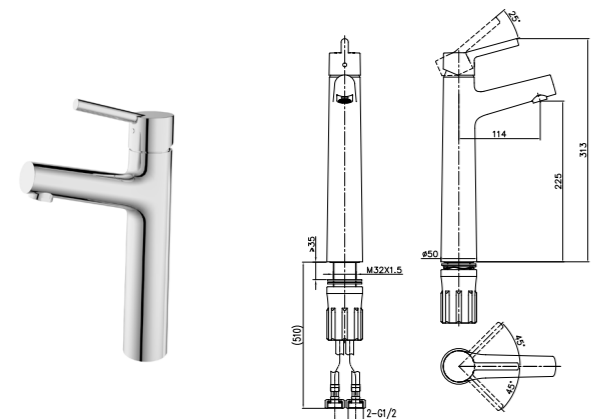

38002-228/1B-1
Bathtub faucet

Distance from water outlet center to body: 210mm
Height of outlet hole: 1032mm
Shower distance between shower and outlet: 120mm

32336-495/1B-I01Z
Basin faucet

Total height: 202.5mm
Height of outlet hole: 115mm
Distance from water outlet center to body: 105mm

3666-495/1C2-I011
Shower set

Center distance of water inlet: 150mm
External thread: G1/2B
Diameter of decorative cover: 60mm

32337-495/1B-I01Z
Basin faucet

Total height: 313mm
Height of outlet hole: 225mm
Distance from water outlet center to body: 114mm