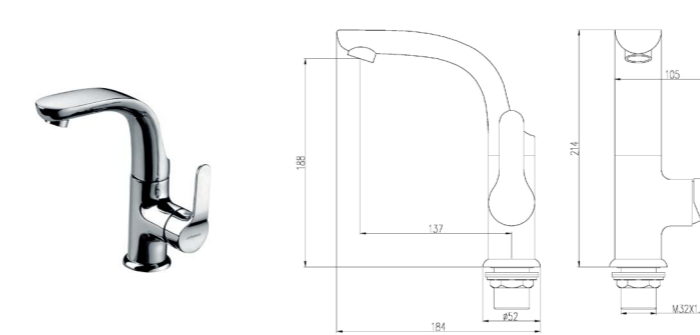

32112-093/1B1-Z
lavatory faucet
Total height: 214mm
Height of outlet hole: 188mm
Distance from water outlet center to body: 137mm