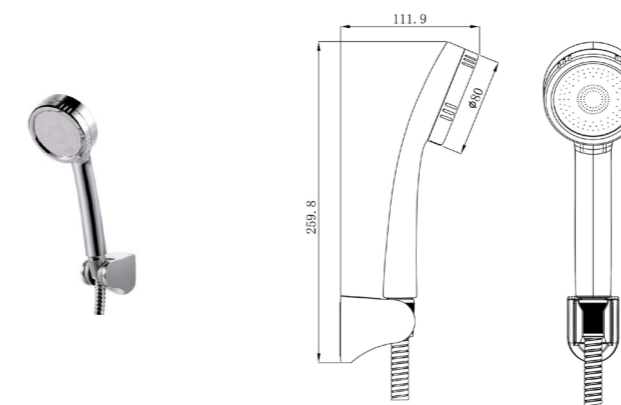

S130011-2B01-2
Single function hand shower with wall-bracket

Shower faceplate: 3.2Inches