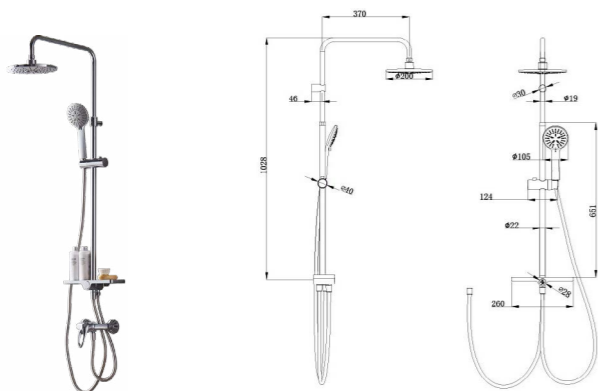

36383-000/1B-1
Separated shower set

External thread: G1/2
Shower faceplate: 4.2 Inches
Shower head: 8 Inches