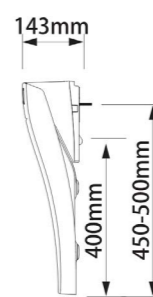

S-Trap
Rough-in: 305mm

3666-495/1C2-I011

Shower

Center distance of water inlet: 150mm
External thread: G1/2B
Diameter of decorative cover: φ60mm

Y028217-1A01-1

Waist-shaped bathtub

Standard Configuration: 1700*800*600mm

S-Trap
Rough-in: 305mm

36437-477/1B-I011

Shower

Distance from inlet to mounting base: 776mm
Distance from inlet to the top: 950-1250mm
Distance from inlet to the showerhead: 800-1100mm
Diameter of the showerhead: 200*200mm
Diameter of the handshower: 115*115 mm

≤(800~1500)*(800~1500)*2000mm

Z1D7980S-S0-IDO305

Smart toilet

Standard Configuration:
750*432*575mm
S-Trap
Rough-in: 305mm

36509-122/DB-1

Shower

Center distance of water inlet: 150mm
Diameter of decorative cover: 60mm
Vertical distance between water inlet and the top: 950-1250mm
Distance between inlet and shower faceplate: 800-1100mm
Distance between wall and shower: 445mm

Z1D1813-S0-IDO1

Intelligence toilet cover
520*468*128mm

Z1D7610-SA-IDO305

Intelligence toilet
666*407*498mm
S-Trap
Rough-in: 305mm

Z1D1026D-S0-IDO1

Intelligence toilet cover
533*459*143mm

Z1D1016D-S0-IDO1

Intelligence toilet cover
533*459*143mm