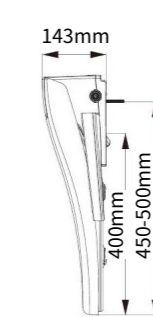

Z1D1026D-S0-IDO1

Intelligence toilet cover
533*459*143mm