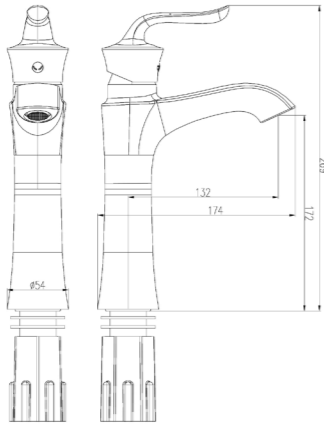

1 Million-Times Valve Lifetime

The faucet can use 1 million times, adopting well hardness, outstanding seal-ability, import premium ceramic cartridge.

32163-142/1B1-Z
lavatory faucet

Total height: 196mm
Height of outlet hole: 100mm
Distance from water outlet center to body: 118mm