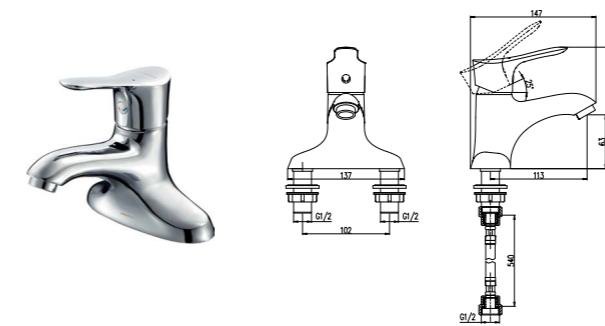

32151-147/1C1-Z
lavatory faucet

Total height: 143mm
Height of outlet hole: 63mm
Distance from water outlet center to body: 113mm