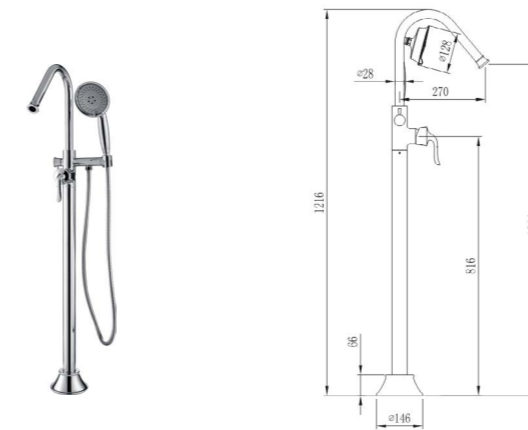

38001-255/1B-1
Bathtub faucet

Distance from water outlet center to body: 270mm
Shower distance between shower and outlet: 145mm
Total Height: 1216mm