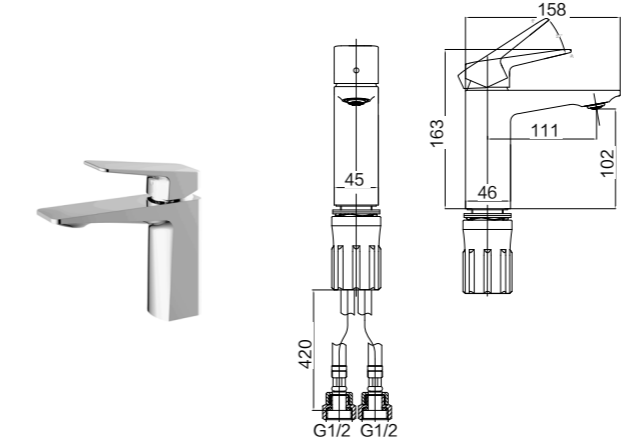

38002-228/1B-1
Bathtub faucet

Distance from water outlet center to body: 210mm
Height of outlet hole: 1032mm
Shower distance between shower and outlet: 120mm

32336-495/1B-I01Z
Basin faucet

Total height: 202.5mm
Height of outlet hole: 115mm
Distance from water outlet center to body: 105mm

3666-495/1C2-I011
Shower set

Center distance of water inlet: 150mm
External thread: G1/2B
Diameter of decorative cover: 60mm

32337-495/1B-I01Z
Basin faucet

Total height: 313mm
Height of outlet hole: 225mm
Distance from water outlet center to body: 114mm