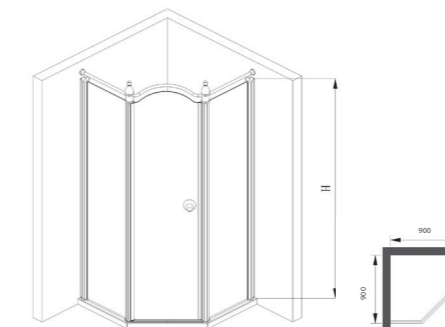

8mm

Standard specification
 ≤(1600-1800)*2200mm

8mm

Series A6
M1A63-4F01-JMO
 Shower screen
 1600*2000mm

8mm

Standard specification
 ≤(1400*2000)*2000mm

8mm

Series 25
M7251-3M06-JMO
 Diamond-shape shower enclosure
 900*900*2200mm