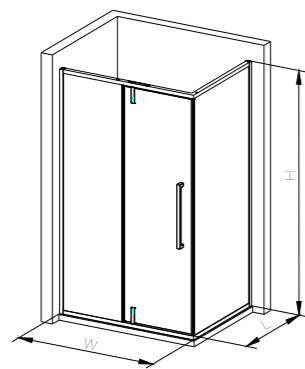

Series A6
M6A61-4F01-JMO
Shower screen
1200*900*2000mm

8mm

Standard specification
≤(1000-1600)*(800-1200)*2000mm

8mm