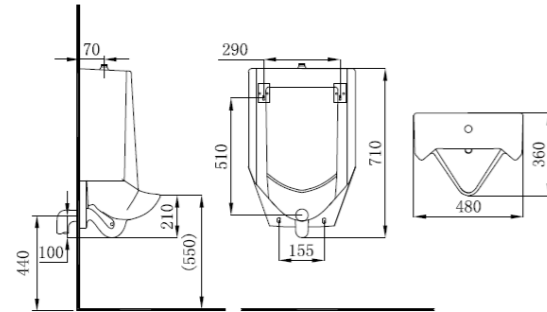

13042-1/61Z-1
Wall-hung urinal

480*360*710mm
Water inlet: top
P-trap