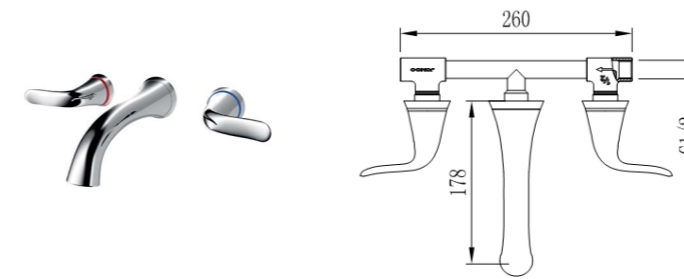

22032-201/1B1-Z
Double-handle wall-mounted lavatory faucet

Distance from water outlet center to body: 180mm
Installation hole spacing: 200mm