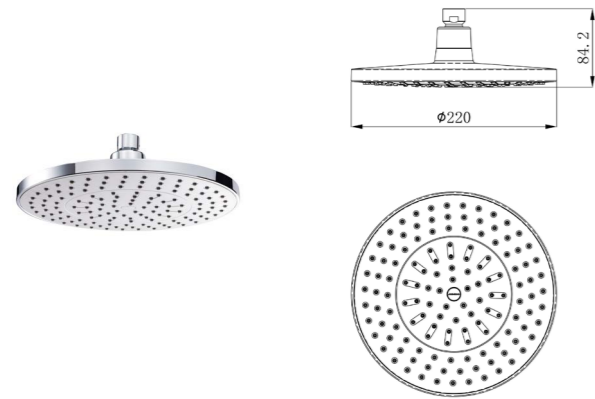

S135013-2B01-2
Multifunctional shower
Shower faceplate: 4 inches
External thread: G1/2

S32015-2B01-3
Five-function hand shower with wall-bracket
Faceplate: 5 inches
External thread: G1/2

G108021-6A01-1
Shower head
Shower faceplate: 10Inches

G107021-6A01-1
Shower head
Shower faceplate: 10*10Inches

G118023-2B01-1
Dance water shower head
Shower faceplate: 350*230

G157021-2B01-1
Shower head
Shower faceplate: 9 Inches

G04031-2B02-I011
Shower head
Shower faceplate: 8Inches

G06031-2B02-I011
Shower head

Shower faceplate: 9 Inches

G22011-2B01-I011
Shower head

Shower faceplate: 9x9Inches

G01031-2B04-I011
Shower head

Shower faceplate: 3 Inches

G03015-2B05-I011
Shower head

Faceplate: 4 inches