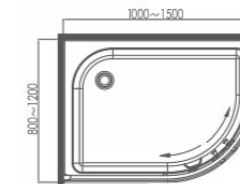

Standard specification
 $\leq(1600-1800)*3000\text{mm}$