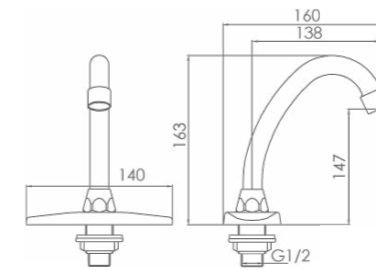

Inlet thread: G1
Outlet: match with Φ 32

2902B-1C1-I011
Pedal basin faucet

Height of outlet hole: 147mm
Distance from water outlet center to body: 138mm
Total Height: 163mm

8429-002/1B1-I011
Pedal squatting pan flushing valve