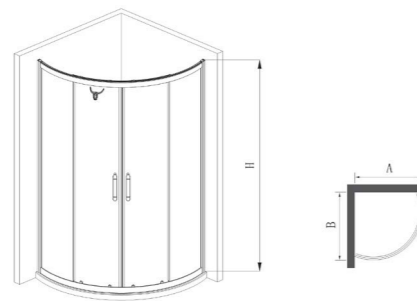

Standard specification