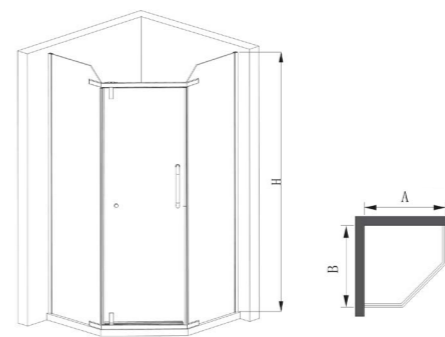

8mm

Standard specification
 ≤(900-1200)*(900-1200)*2200mm

8mm

Series A6
M6A61-4F01-JMO
 Shower screen
 1200*900*2000mm

8mm

Standard specification
 ≤(1000-1600)*(800-1200)*2000mm

8mm

Series 42
M7421-0A01-JMO
 Diamond-shape shower enclosure
 1000*1000*2000mm