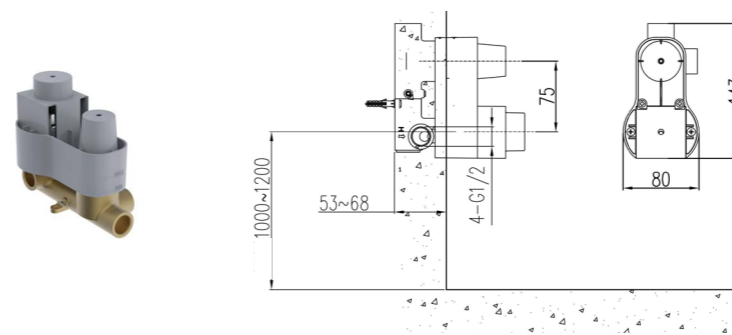

37203-000/1B-1
Concealed two-channel spool

External thread: G1/2
Center distance: 75