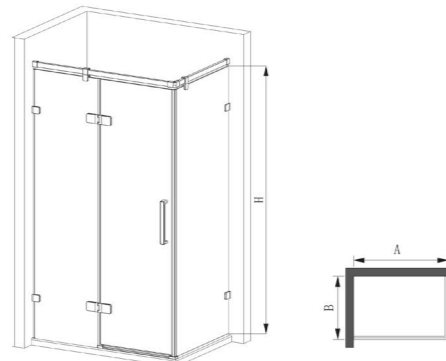

Series 38 M1382-3M01-JMO
Shower screen
1600*2000mm

Standard specification
≤(1600-2000)*2000mm

Series 38 M7383-3M01-JMO
Diamond-shape shower enclosure
1000*1000*2000mm

Standard specification
≤(800-1200)*(800-1200)*2000mm