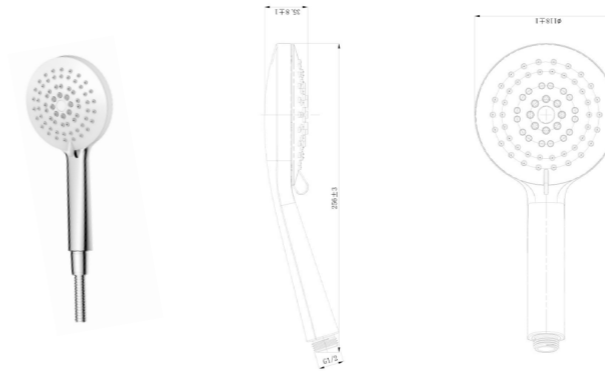

S134013-2B01-1
Dance water hand shower

258*125*64mm

S134013-2B01-3
Dance water shower with wall-bracket
258*125*64mm

S120013-2B01-4
LED shower with slide bar
Faceplate: 5 inches
Hose: 1.5m
Slide bar: 770mm

S134013-2B01-4
Dance water shower with slide bar
258*125*64mm

S171015-2B02-1
Hand shower
Shower faceplate: 5 Inches

S120013-2B01-2
LED hand shower
Faceplate: 5 inches

S171015-2B02-3
Hand shower
Shower faceplate: 5 Inches
Hose length: 1.5m