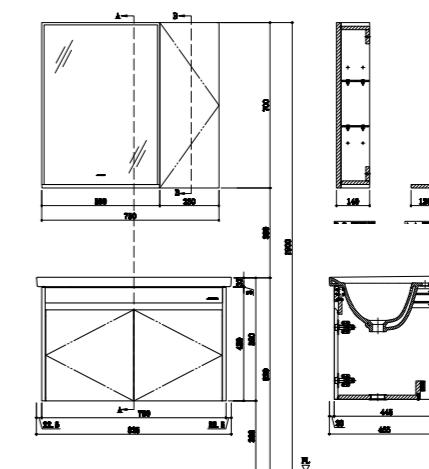

A2155-311A-3

Wall-hung bathroom cabinet
Standard Configuration:
825*467*1900mm

AM2155-311A-2
Makeup mirror: 500*120*700mm

AB2155-311A-3
Main cabinet: 780*445*480mm

AS2155-311A-2
Side cabinet: 250*140*700mm

12234-1/11Z-1
Integrated basin: 825*465*235mm