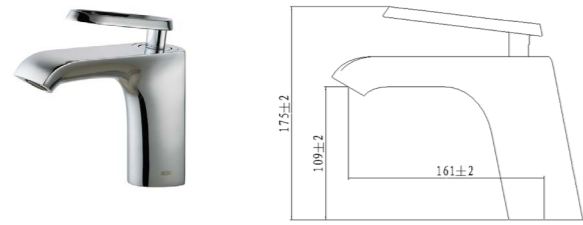

32264-326/1A-Z
Basin faucet
Total height: 175mm
Height of outlet hole: 109mm
Distance from water outlet center to body: 161mm