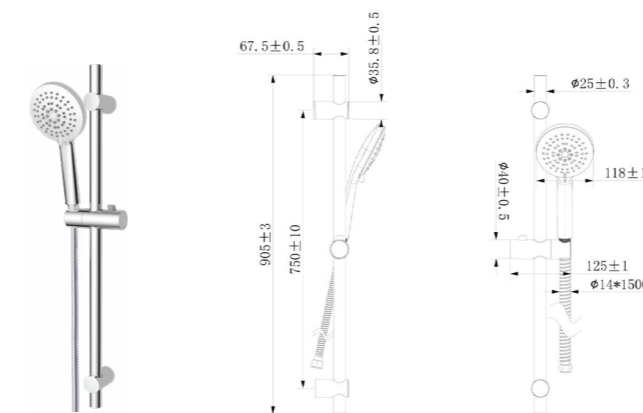

S134013-2B01-4
Dance water shower with slide bar
258*125*64mm

S171015-2B02-1
Hand shower
Shower faceplate: 5 Inches

S120013-2B01-2
LED hand shower
Faceplate: 5 inches

S171015-2B02-3
Hand shower
Shower faceplate: 5 Inches
Hose length: 1.5m

S120013-2B01-3
LED shower with wall-bracket
Faceplate: 5 inches
Hose: 1.5m

S171015-2B02-2
Hand shower
Shower faceplate: 5 Inches
Hose length: 1.5m
Slide bar length: 662mm

S105013-2B02-I011
Hand shower

Shower faceplate: 4 Inches