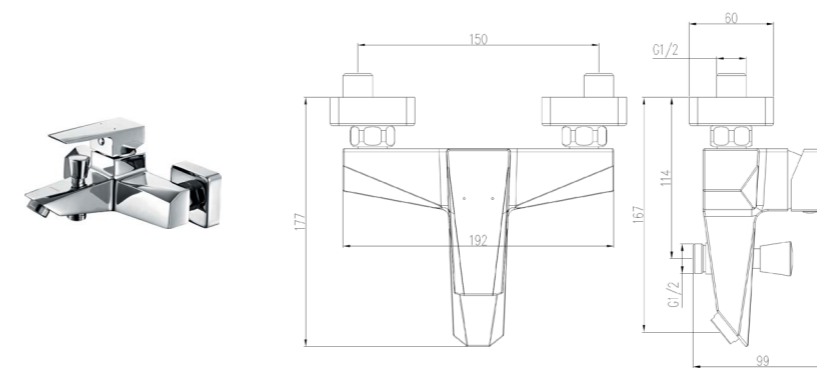

35121-128/1B-I011
Bath and shower mixer

Center distance of water inlet: 150mm
Distance from shower outlet to wall: 114mm
Distance from bathtub outlet to wall: 167mm
External thread: G1/2