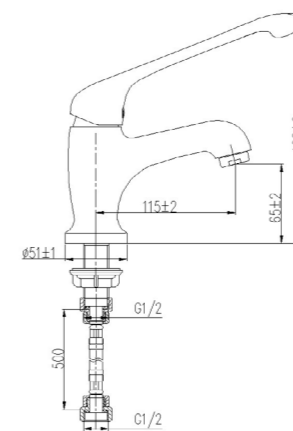

32221-234/1B-I011
Cold-only basin faucet

Outlet distance: 115
Height of outlet hole: 65
Total height: 185
Bottom: $\phi 51$
Connection thread: M32X1.5