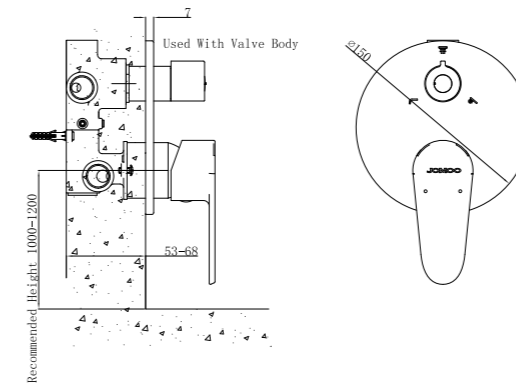

75012-541/1C-I011
Concealed single water pavement
DN: 15mm