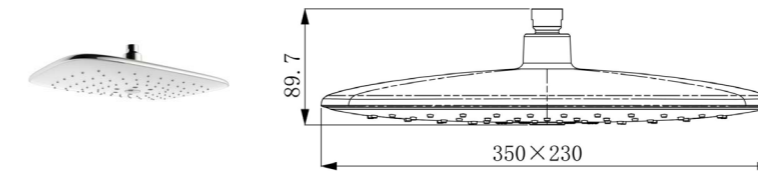

G118023-2B01-1
Dance water shower head
Shower faceplate: 350*230