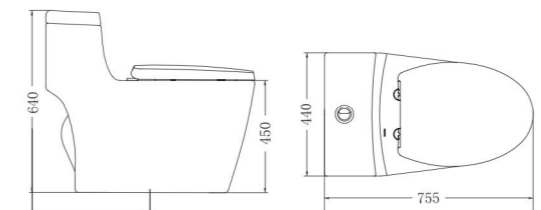

11159-2-2/31S-I011

One-piece toilet
Standard Configuration:
755*440*640mm
S-Trap
Rough-in: 305mm