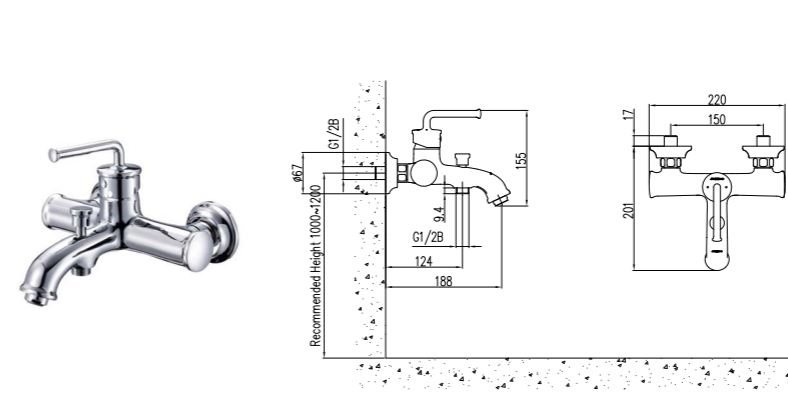

35173-272/1B-1
Bath and shower mixer

Center distance of water inlet: 150mm
Distance from bathtub outlet to wall: 188mm
External thread: G1/2