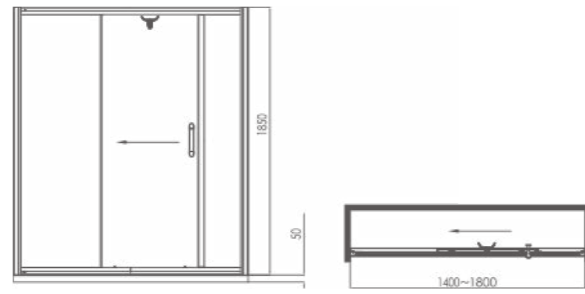

Series 38 M7381-3M01-JMO
Diamond-shape shower enclosure
1000*1000*2000mm

Standard specification
≤(800-1200)*(800-1200)*2000mm

Series 01 M1011-3A01-JMO
Shower screen
1400*1850mm

Standard specification
6mm: ≤(1200-1600)*1900mm
8mm: ≤(1200-1600)*2000mm