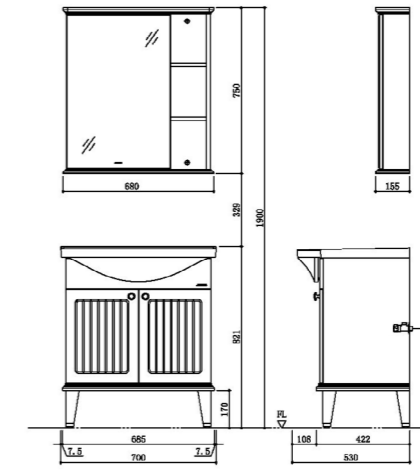

A1202-311A-1
Floor-standing bathroom cabinet
Standard Configuration:
700*530*1900mm

- **AC2197-311A-1**
  Makeup mirror: 680*155*750mm
- **AB1202-311A-1**
  Main cabinet: 685*422*768mm
- **12231-1/11Z-1**
  Integrated basin: 700*530*235mm