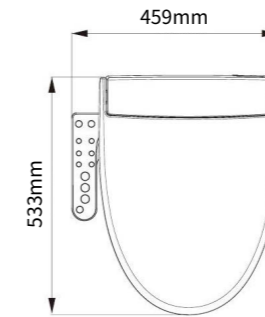

Z1D1026D-S0-IDO1

Intelligence toilet cover
533*459*143mm