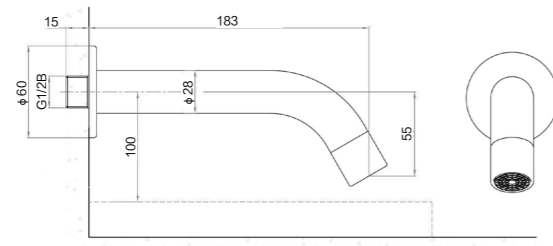

37116-000/1B-I011
Bathtub spout

External thread: G1/2
Spout Diameter: $\varnothing$ 28mm
Distance from outlet to wall: 180mm