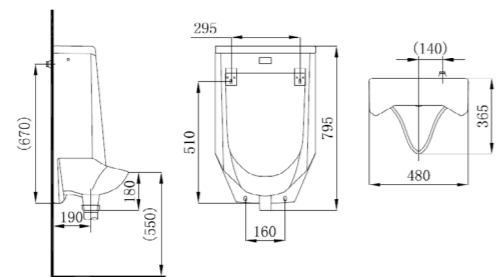

J13042-2/41Z-1
Wall-hung sensor urinal

480*365*795mm
Water inlet: back
S-trap
DC power