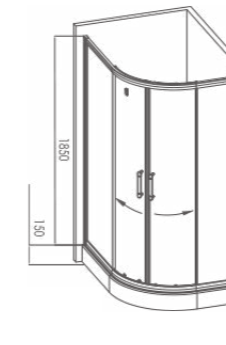

Standard specification
6mm: $\leq(1500-1800)*1900\text{mm}$
8mm: $\leq(1500-1800)*2000\text{mm}$

Standard specification

Standard specification
6mm: $\leq(1600-1800)*1900\text{mm}$
8mm: $\leq(1600-1800)*2000\text{mm}$

Standard specification
6mm: $\leq(800-1200)*(800-1200)*1900\text{mm}$
8mm: $\leq(800-1200)*(800-1200)*2000\text{mm}$

Standard specification
 $\leq(1600-1800)*3000\text{mm}$

Standard specification
6mm: $\leq(1000-1500)*(800-1200)*1900\text{mm}$
8mm: $\leq(1000-1500)*(800-1200)*2000\text{mm}$

Standard specification

Standard specification
6mm: $\leq(1200-1600)*(800-1000)*1900\text{mm}$
8mm: $\leq(1200-1600)*(800-1000)*2000\text{mm}$