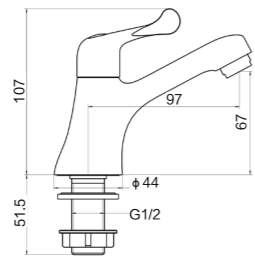

76023-238/1C-I011
Cold-only basin faucet

Height of outlet hole: 65mm
Center distance of water outlet: 100mm
Total height: 107mm
Inlet thread: G1/2