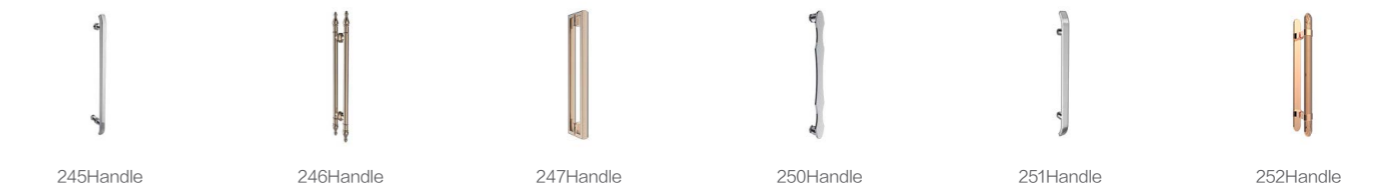

12234-1/11Z-1
Integrated basin: 825*465*235mm

| Shower Room

Shapes of Shower Room

Size of Handles

Above handles are only for reference, the handle lists are subject to non-standard illustrated catalogue.

Colors of frame