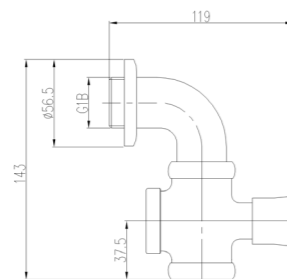

8207-003/1B-1
Button-press squatting pan flushing valve

Inlet thread: G1
Outlet: match with ϕ 32