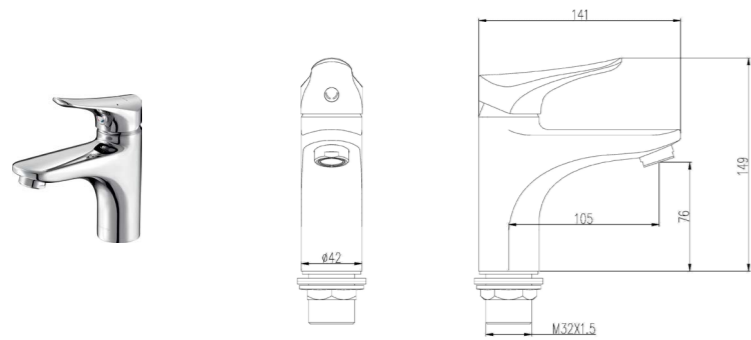

36408-126/1B1-1
Shower set

Center distance of water inlet: 150mm
External thread: G1/2B
Diameter of decorative cover: 774mm
Vertical distance between water inlet and the top: 1020-1320mm
Vertical distance between inlet and shower: 880-1180mm