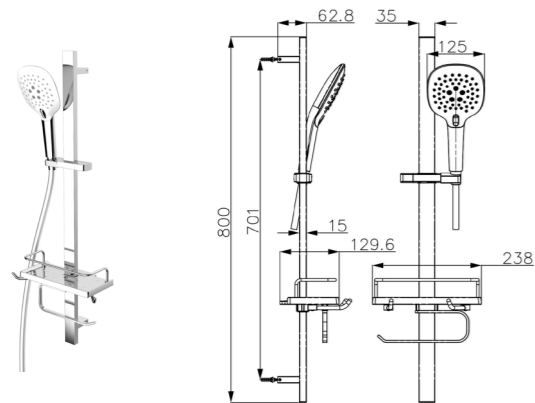

S134013-2B01-1
Dance water hand shower

258*125*64mm

S134013-2B01-3
Dance water shower with wall-bracket
258*125*64mm

S120013-2B01-4
LED shower with slide bar
Faceplate: 5 inches
Hose: 1.5m
Slide bar: 770mm