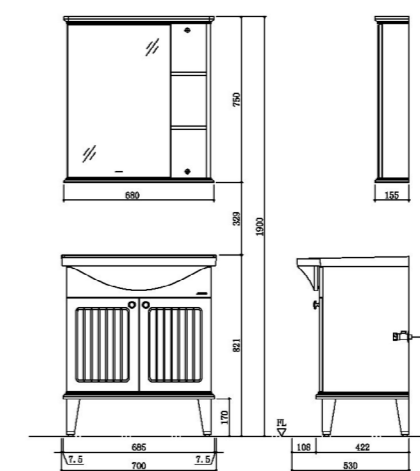

A1202-315N-1
Floor-standing bathroom cabinet
Standard Configuration:
700*530*1900mm

- **AC2197-315N-1**
  Makeup mirror: 680*155*750mm
- **AB1202-315N-1**
  Main cabinet: 685*422*768mm
- **12231-1/11Z-1**
  Integrated basin: 700*530*235mm