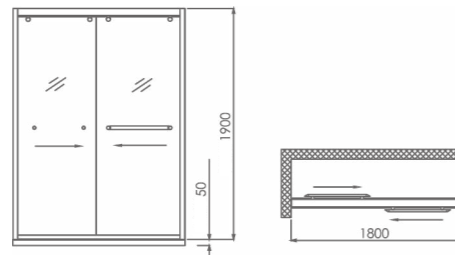

Standard specification
≤(800-1200)*(800-1200)*1900mm

Series H1
M1H11-3A01-JMW
Shower screen
1400*1900mm

Standard specification
≤(1200-1600)*2000mm

Series H1
M5H11-3A01-JMW
Shower screen
900*900*1900mm

Standard specification
≤(800-1200)*(800-1200)*2000mm