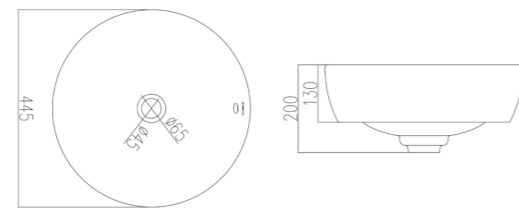

12135-1/01Z-1

Artistic basin
Standard Configuration:
445*445*200mm