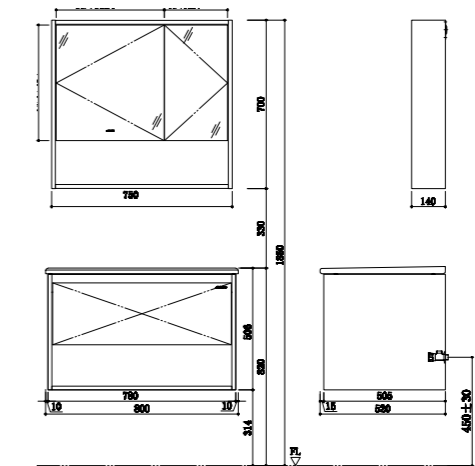

A2234-112T-1

Wall-hung bathroom cabinet
Standard Configuration:
800*520*1850mm