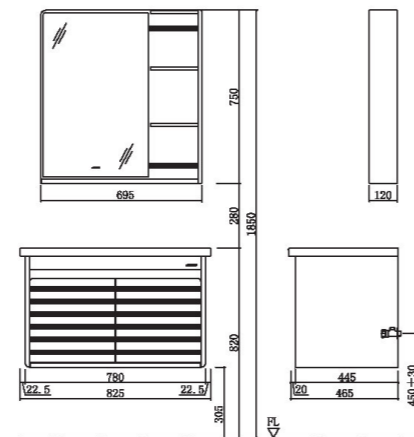

A2193-337H-1

Wall-hung bathroom cabinet
Standard Configuration:
1000*500*1850mm

AM2193-337H-1
Makeup mirror: 900*120*750mm

AB2193-337H-1
Main cabinet: 976*500*480mm

12229-1/11Z-1
Integrated basin: 1000*520*244mm