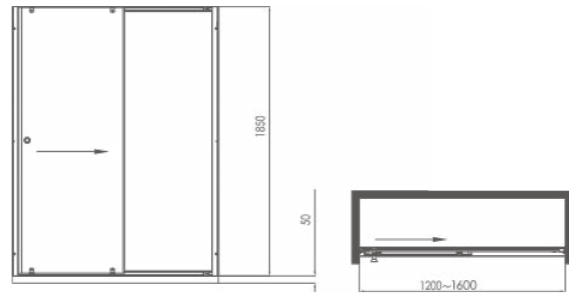

Standard specification
≤(1200-1600)*1900mm