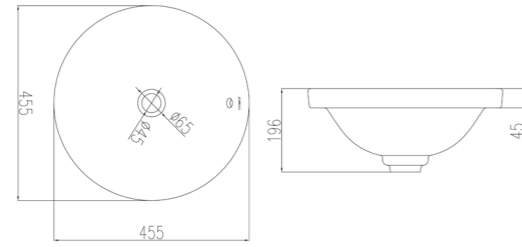

12482-1/11M-1

Above counter basin
Standard Configuration:
688*475*195mm

12142-1/01Z-1

Above counter basin
Standard Configuration:
600*380*190mm

12140-1/01Z-1

Above counter basin
Standard Configuration:
455*455*196mm