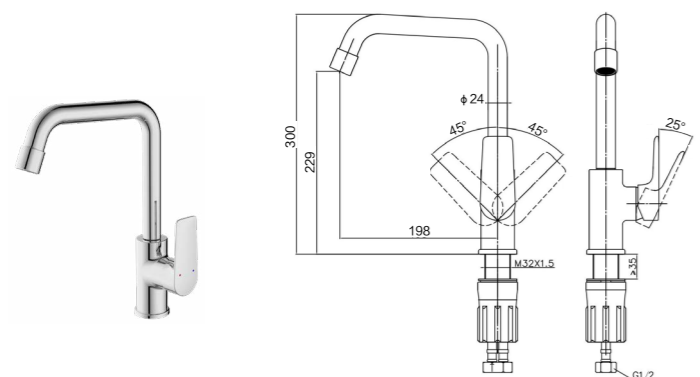

33080-473/1B-I01Z
Vertical kitchen faucet

Height of outlet hole: 229mm
Distance from water outlet center to body: 198mm
Total height: 300mm
thread: M32*1.5