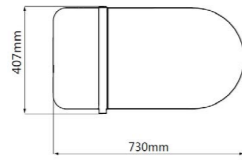

Z1D6800-S2-CJM305

Intelligence toilet
Standard Configuration:
730*407*486mm
S-Trap
Rough-in: 305mm