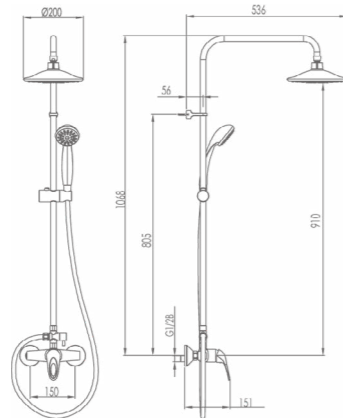

35168-050/1C-I011
Bath and shower mixer

Center distance of water inlet: 150mm
External thread: G1/2
Center distance of water outlet: 350mm

3622-050/1C3-I011
Shower set

Center distance of water inlet: 150mm
External thread: G1/2
Diameter of decorative cover: 60mm
Vertical distance between inlet and the top: 1068mm
Vertical distance between water inlet and mounting base: 805mm
Vertical distance between inlet and raincan: 910mm
Center distance of wall and raincan central point: 436mm