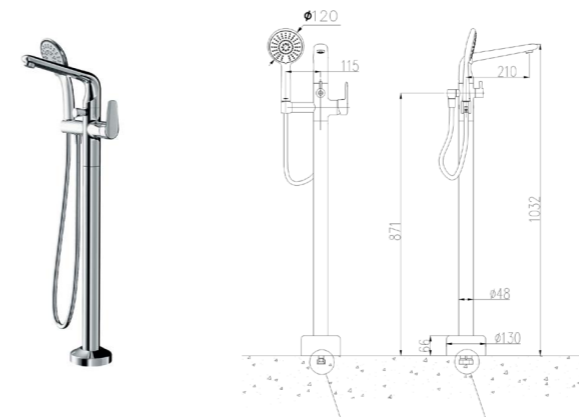

38002-228/1B-1
Bathtub faucet

Distance from water outlet center to body: 210mm
Height of outlet hole: 1032mm
Shower distance between shower and outlet: 120mm