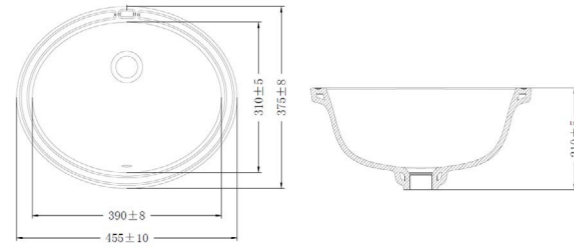

12103-1/11P-I011
Pedestal basin
Standard Configuration:
510*435*800mm