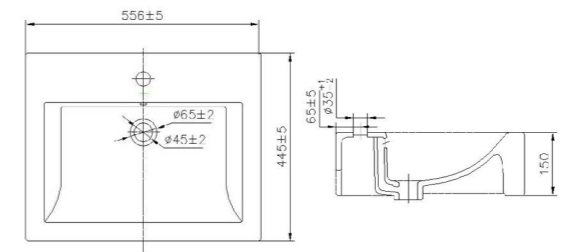

S-Trap
Rough-in: 305mm

36437-477/1B-I011

Shower

Distance from inlet to mounting base: 776mm
Distance from inlet to the top: 950-1250mm
Distance from inlet to the showerhead: 800-1100mm
Diameter of the showerhead: 200*200mm
Diameter of the handshower: 115*115 mm

12133-1/01Z-1

Artistic basin
Standard Configuration :
600*385*195mm

12238-1/11Z-I011

Artistic basin
Standard Configuration :
570*455*200mm

12132-1/01Z-I011

Artistic basin
Standard Configuration :
545*390*178mm