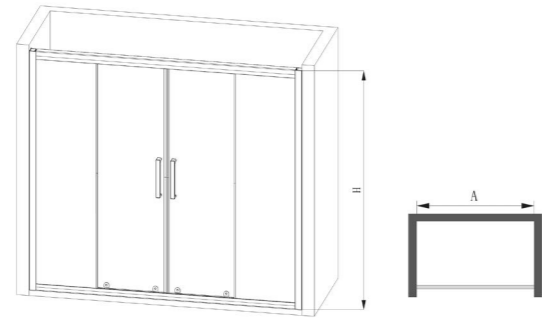

Standard specification
≤(2000-3000)*2000mm