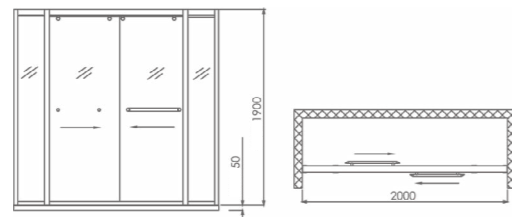

Series H1
M1H12-3A01-JMW
Shower screen
1800*1900mm

Standard specification
≤(1600-2000)*2000mm

Series H1
M6H11-3A01-JMW
Shower screen
1200*800*1900mm

Standard specification
≤(1200-1600)*(800-1000)*2000mm

Series H1
M1H13-3A01-JMW
Shower screen
2000*1900mm