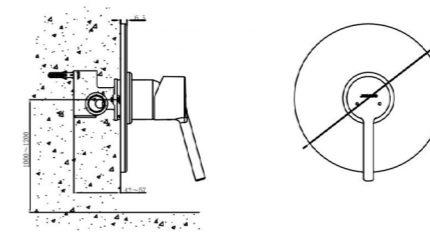

37196-495/1B-I011
Shower wall seat

Single-way outlet
Decorative panel: $\Phi 150 \times 6.5$ mm