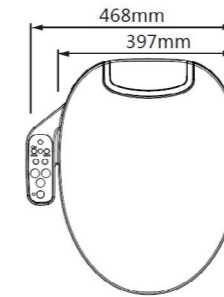

Z1D1816J-S0-CJM1

Intelligence toilet cover
Standard Configuration:
520*468*128mm