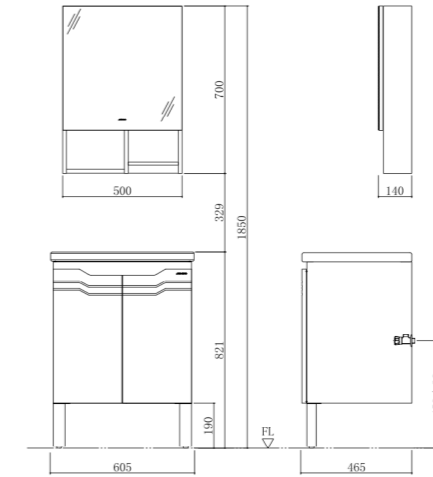

- **AC1218-112V-1**
  Makeup mirror: 500*142*700mm
- **AB1218-112V-1**
  Main cabinet: 580*460*780mm
- **12228-1/11Z-1**
  Integrated basin: 605*465*240mm