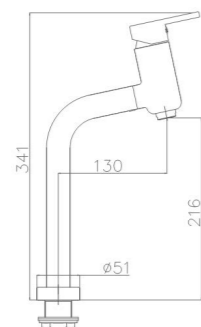

32224-243/1B-I011
lavatory faucet

Total height: 341mm
Height of outlet hole: 216mm
Distance from water outlet center to body: 130mm