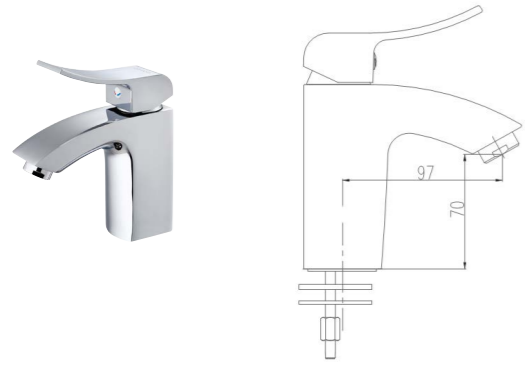

32224-243/1B-I011
lavatory faucet

Total height: 341mm
Height of outlet hole: 216mm
Distance from water outlet center to body: 130mm

3107-055/1B-I011
Bidet faucet

Height of outlet hole: 95mm
Distance from water outlet center to body: 128mm
Total height: 160mm