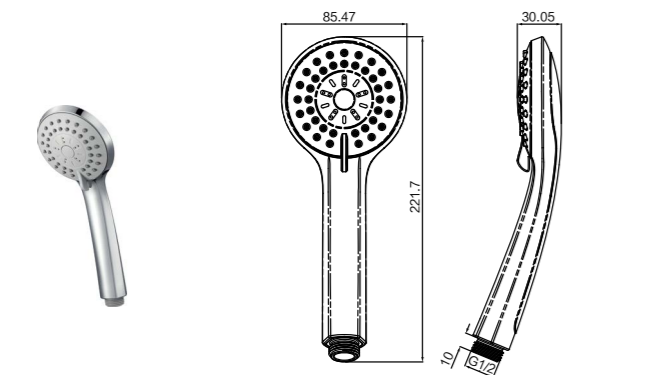

S82023-2B01-I011
Three-function hand shower

Shower faceplate: 3Inches