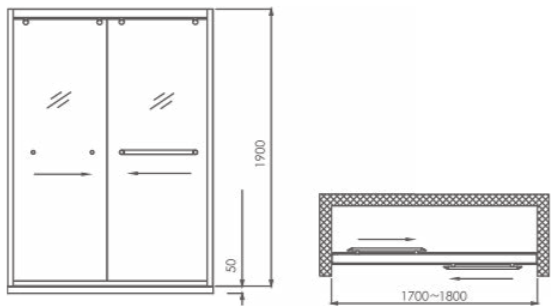

Aluminum border self-cutting
1700-1800mm