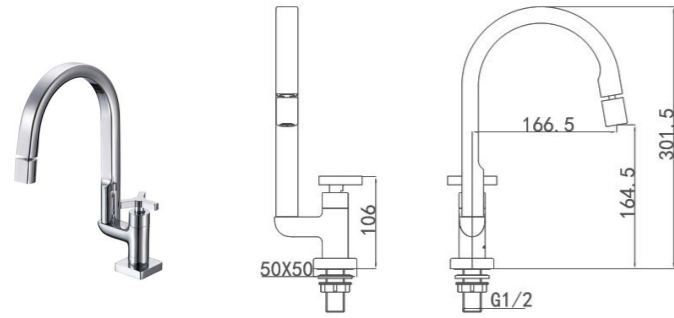

34005-231/1B-I011
Cold-only basin faucet
Center distance of water outlet: 212mm
Total height: 222mm
Outlet thread: G1/2