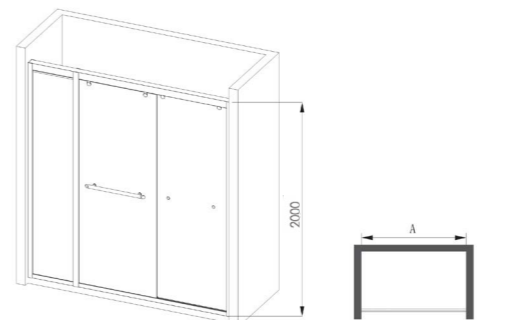

Series H5 M1H51-3A01-JMO
Shower screen
1400*1900mm

Standard specification
≤(1150-1600)*2000mmmm

Series H2 M1H22-3A01-JMO
Shower screen
1800*2000mm

Standard specification
≤(1600-2500)*2000mm

Series H5 M1H52-3A01-JMO
Shower screen
2000*2000mm