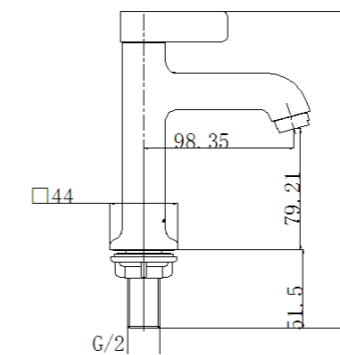

76024-389/1C-I011
Cold-only basin faucet

Height of outlet hole: 80mm
Center distance of water outlet: 95mm
Total height: 208mm
Outlet thread: G1 /2