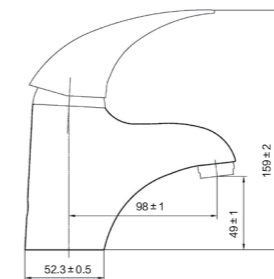

3224-004/1B-I011
lavatory faucet

Total height: 159mm
Height of outlet hole: 49mm
Distance from water outlet center to body: 98mm