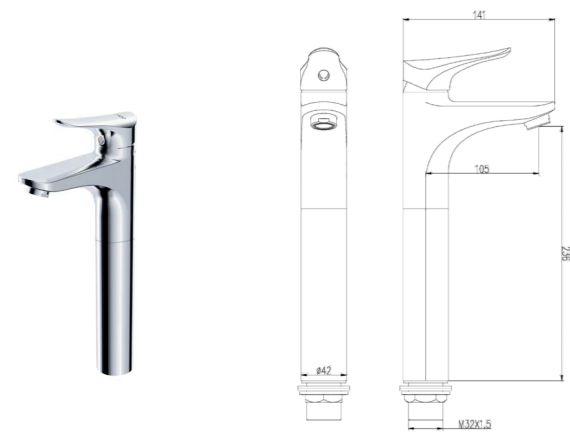

32134-122/1C1-Z
Basin faucet

Total height: 149mm
Height of outlet hole: 76mm
Distance from water outlet center to body: 105mm
With hole for lifting rod

32138-122/1C1-Z
lavatory faucet

Total height: 312.4 mm
Height of outlet hole: 239.4mm
Distance from water outlet center to body: 105mm

32135-122/1C1-Z
Basin mixer

Height of outlet hole: 53mm
Distance from water outlet center to body: 108mm
Installation hole spacing: 102mm
Total height: 123mm

35109-122/1C-1
Shower mixer

Inlet spacing: 150mm
Distance between wall & outlet: 44mm
External thread: G1/2