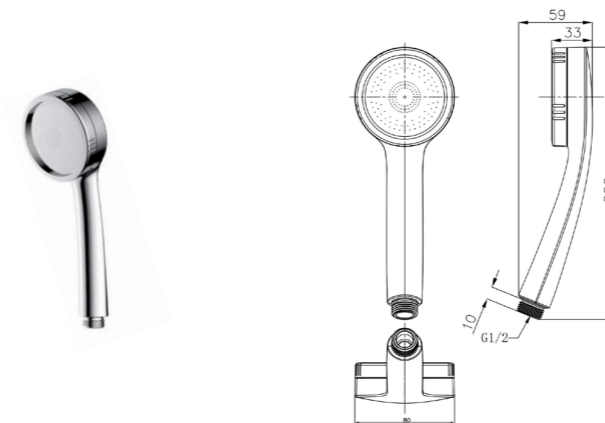

Shower faceplate: 3Inches

S82023-2C01-2
Three-function hand shower with wall-bracket

Shower faceplate: 3Inches
Hose length: 1.5m

S82023-2C01-1
Function hand shower with slide bar

Shower faceplate: 3Inches
Hose length: 1.5m
Slider bar length: 650mm