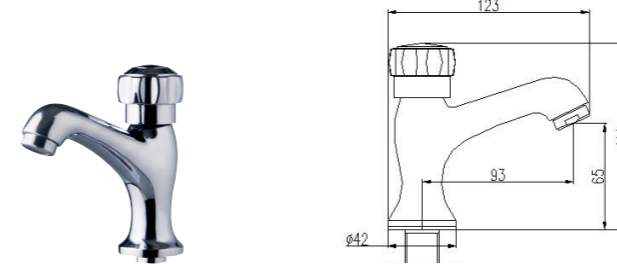

34005-231/1B-I011
Cold-only basin faucet
Center distance of water outlet: 212mm
Total height: 222mm
Outlet thread: G1/2