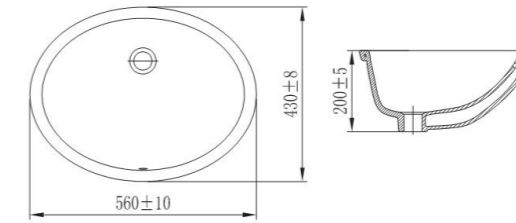

12482-1/11M-1

Above counter basin
Standard Configuration:
688*475*195mm

12142-1/01Z-1

Above counter basin
Standard Configuration:
600*380*190mm

12140-1/01Z-1

Above counter basin
Standard Configuration:
455*455*196mm