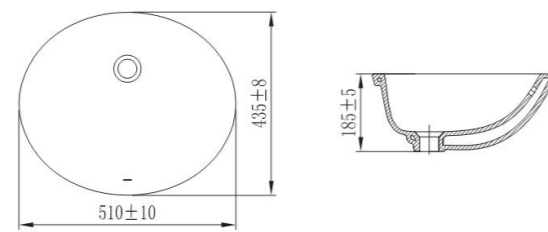

12103-1/11P-I011
Pedestal basin
Standard Configuration:
510*435*800mm