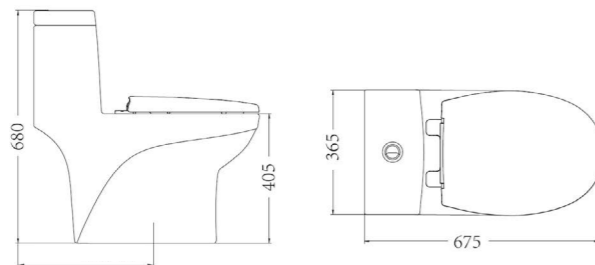

S-Trap
Rough-in: 305mm

3666-495/1C2-I011

Shower

Center distance of water inlet: 150mm
External thread: G1/2B
Diameter of decorative cover: φ60mm

Y028217-1A01-1

Waist-shaped bathtub

Standard Configuration: 1700*800*600mm

One-piece toilet
 Standard Configuration:
 720*400*755mm
 S-Trap
 Rough-in: 305mm

11160-2-2/11Z-1

One-piece toilet
 Standard Configuration:
 700*415*680mm
 P-Trap
 Rough-in: 180mm

11159-2-2/31S-I011

One-piece toilet
 Standard Configuration:
 755*440*640mm
 S-Trap
 Rough-in: 305mm