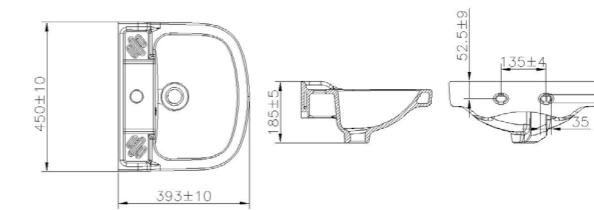

12103-1/11P-I011
Pedestal basin
Standard Configuration:
510*435*800mm