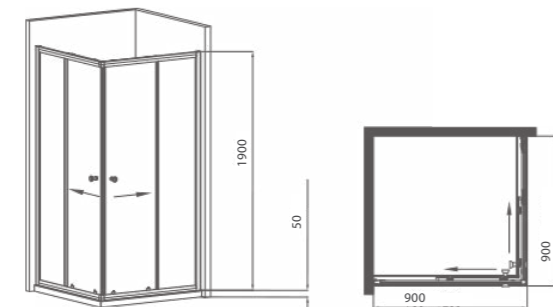

Series 88
M1882-3A01-JMG
 Shower screen
 1800*1900mm

Standard specification
 ≤(1600-1800)*2000mm

Series 88
M3881-3A01-JMG
 Square shower enclosure
 900*900*1900mm

Standard specification
 ≤(800-1200)*(800-1200)*2000mm