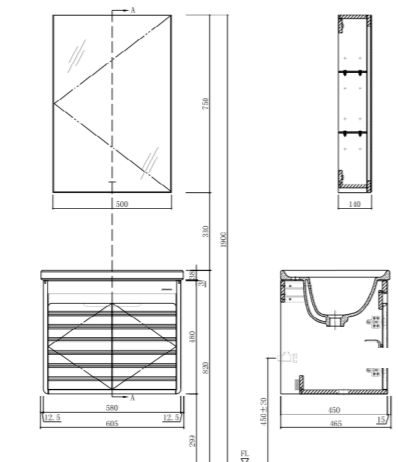

A2193-327H-1

Wall-hung bathroom cabinet
Standard Configuration:
605*465*1900mm

AC2193-327H-1
Makeup mirror: 500*140*750mm

AB2193-327H-1
Main cabinet: 580*450*480mm

12228-1/11Z-1
Integrated basin: 605*465*240mm