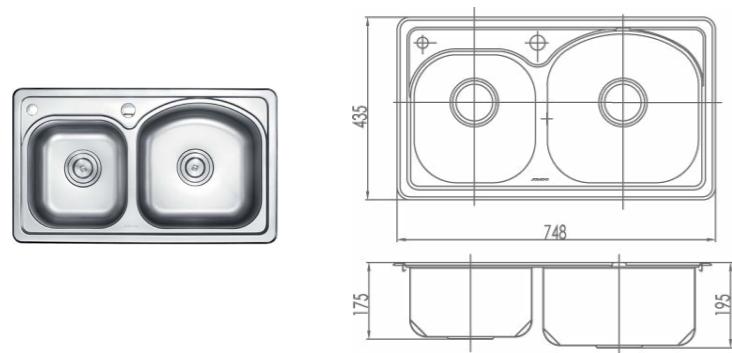

0617-8Z-I011
Stainless steel sink

748*435*195(thickness: 1.0mm)
Install hole size: 718*405*4-R30