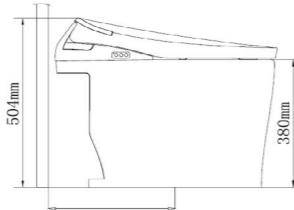

Z1D7610-SA-IDO305

Intelligence toilet
666*407*498mm
S-Trap
Rough-in: 305mm