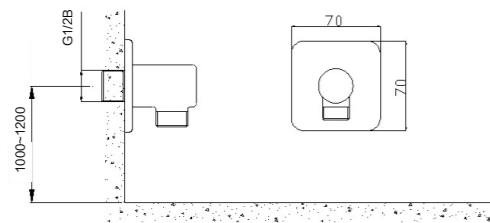

Wall seat: 55*36mm

37243-000/1B-1
Shower arm

Decorative cover: $\Phi 60$ mm
Distance from outlet to wall: 110mm
External thread: G1/2B

37196-495/1B-I011
Shower wall seat

Single-way outlet
Decorative panel: $\Phi 150 \times 6.5$ mm