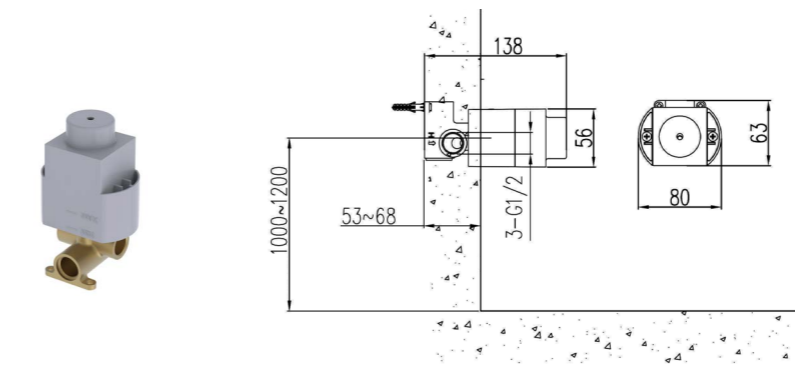

Three-way outlet
Decorative panel: 180*140*10

37194-000/1B-1
Concealed single-channel spool

External thread: G1/2

37195-000/1B-1
Concealed two-channel spool

External thread: G1/2

37202-000/1B-1
Concealed single-channel spool