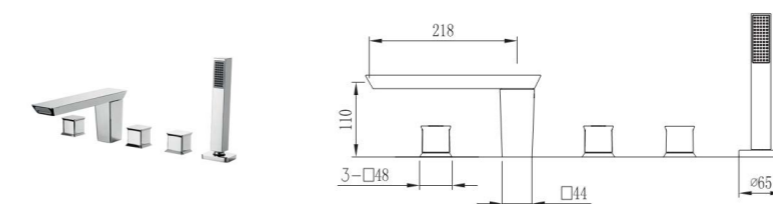

29030-252/1B-1
5-hole bath & shower mixer

Distance from bathtub water outlet to handle: 120mm
Distance from water outlet center to body: 218mm
Height of outlet hole: 105mm
Total Height: 120mm