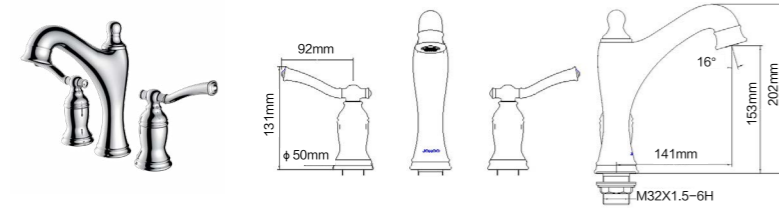

22043-323/1B-Z
Basin mixer

Height of outlet hole: 153mm
Distance from water outlet center to body: 141mm
Installation hole spacing: 200mm
Total height: 202mm