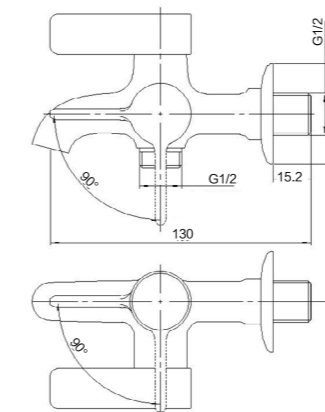

7804-389/1C-I011
Cold-only basin faucet

cartridge: M18X1.5
Outlet thread: G1/2
Installation thread: G1/2