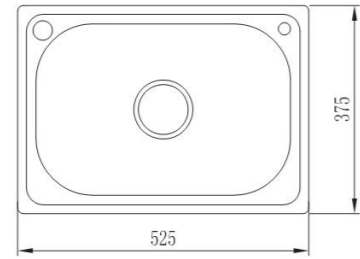

0617-8Z-I011
Stainless steel sink

748*435*195(thickness: 1.0mm)
Install hole size: 718*405*4-R30

06116-7Z-2
Stainless steel sink

$\varnothing 410 \times 180$ mm
Install hole size: 410mm

06117-7Z-2
Stainless steel sink