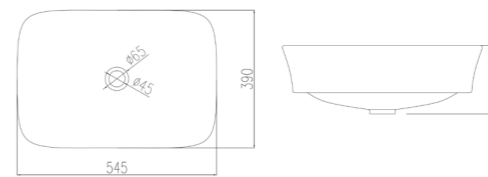

12133-1/01Z-1

Artistic basin
Standard Configuration :
600*385*195mm

12238-1/11Z-I011

Artistic basin
Standard Configuration :
570*455*200mm

12132-1/01Z-I011

Artistic basin
Standard Configuration :
545*390*178mm