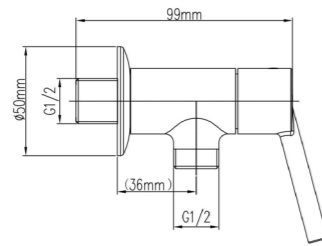

37245-000/1B-1
Inlet connector

Decorative cover: 70mm
External thread: G1/2

37197-495/1B-I011
Shower wall seat

Two-way outlet
Decorative panel: $\Phi 150 \times 7$ mm

7809-547/1C-I011
 Concealed single water pavement
 Thread: G1/2
 DN: 15mm