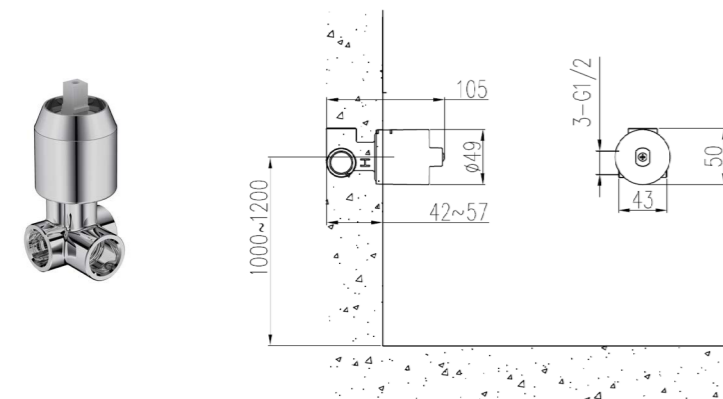

37194-000/1B-1
Concealed single-channel spool

External thread: G1/2