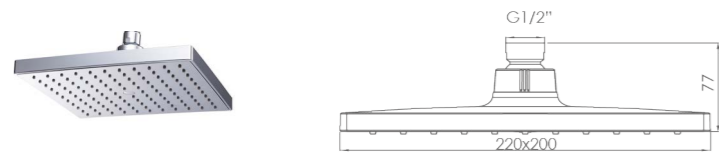

G22011-2B01-I011
Shower head

Shower faceplate: 9x9Inches