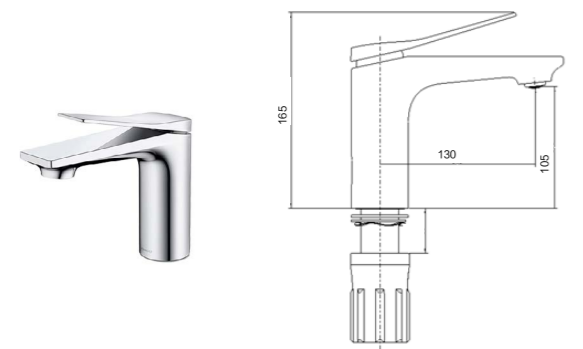

32305-456/1B-Z
Basin faucet
Total height: 165mm
Height of outlet hole: 105mm
Distance from water outlet center to body: 130mm