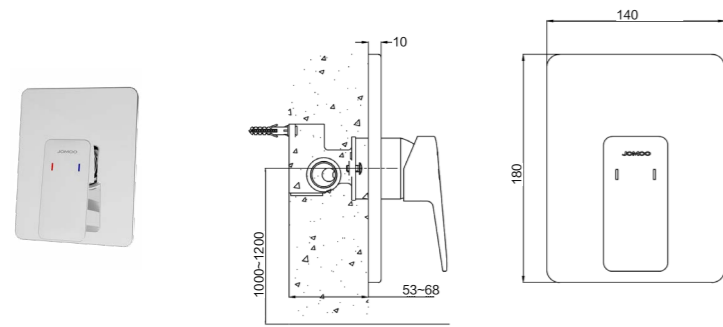

37246-482/1B-I011
Concealed single water pavement

Single-way outlet
Decorative panel: 180*140*10