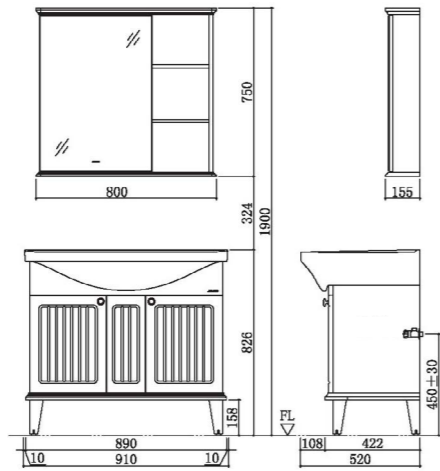

A1160-311A-1
Floor-standing bathroom cabinet
Standard Configuration:
910*520*1900mm

- **AC1160-311A-1**
  Makeup mirror: 800*155*750mm
- **AB1160-311A-1**
  Main cabinet: 890*422*774mm
- **12232-1/11Z-1**
  Integrated basin: 910*520*237mm