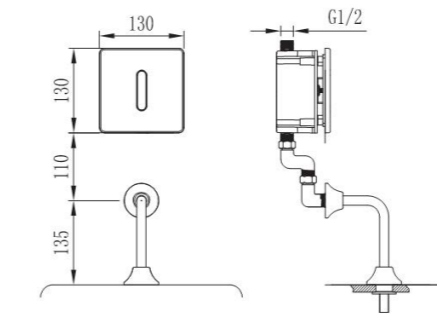

52E2023-11-CJM2
Urinal sensor flushing device

130*130mm
Infrared sensing
DC power