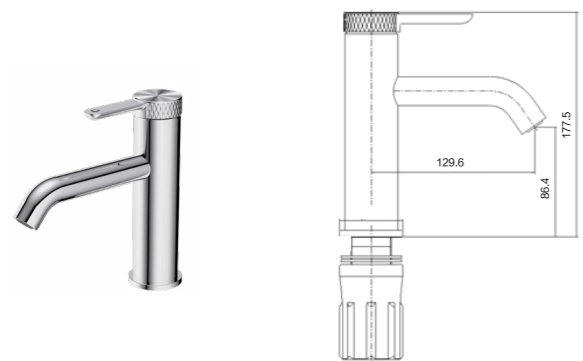

32334-772/1B-Z
Basin faucet
Total height: 177.5mm
Height of outlet hole: 86.4mm
Distance from water outlet center to body: 129.6mm