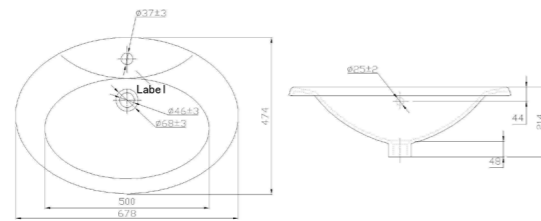

1267-1/11Z-I011

Above counter basin
Standard Configuration:
678*474*214mm