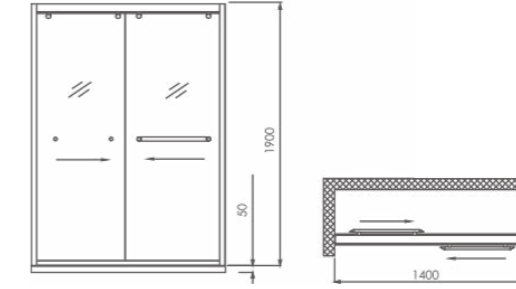

Standard specification
(1600-2000)*2000mm

Series H1
M3H11-3A01-JMW
Shower screen
900*900*1900mm

Standard specification
≤(800-1500)*(800-1500)*2000mm

Series H2 M1H21-3A01-JMO
Shower screen
1400*1900mm

Standard specification
(1150-1600)*2000mm