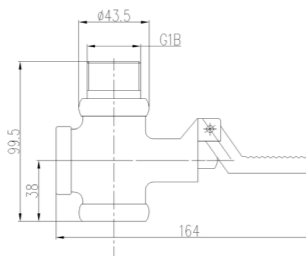

8430-003/1B1-I011
Pedal squatting pan flushing valve

Inlet thread: G1
Outlet: match with Φ 32