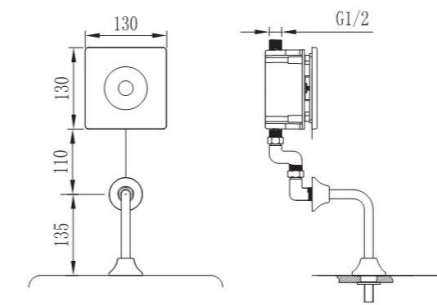

410*450*260mm
DC power

51E1180-11-CJM1
Sensor basin faucet

φ25*189*348mm
DC power

5121-1B1-2
Sensor basin faucet

φ25*189*268mm
DC power

5122-1B1-3
Sensor basin faucet

φ25*220*74mm
Wall-mounted
DC power

52E2025-11-CJM1
Urinal sensor flushing device