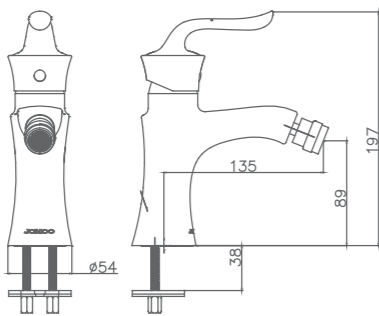

32165-142/1B1-Z
lavatory faucet

Total height: 356mm
Height of outlet hole: 261mm
Distance from water outlet center to body: 132mm