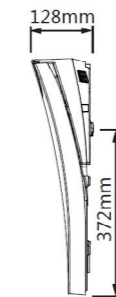

Z1D1816J-S0-CJM1

Intelligence toilet cover
Standard Configuration:
520*468*128mm