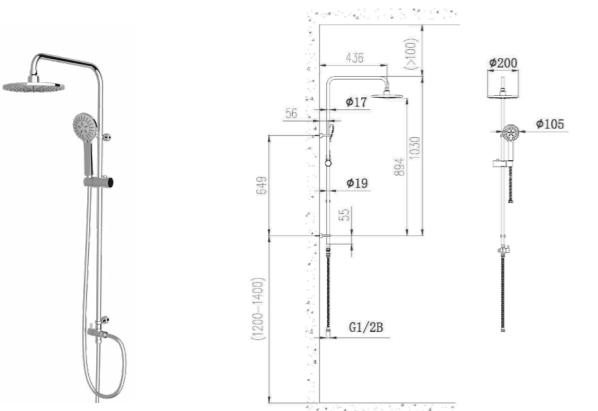

36386-416/1B-1
Multifunctional shower sprinkler

Center distance of water inlet: 150mm
External thread: G1/2B
Vertical distance between inlet and the top: 910-1210mm
Vertical distance between water inlet and mounting base: 778mm
Vertical distance between inlet and raincan: 750-1050mm
Raincan: 8.5 inches
Handshower: 5 inches

36357-000/1B-I011
Separated shower set

External thread: G1/2
Vertical distance between connection and the top: 1072mm
Vertical distance of mounting base: 649±5mm