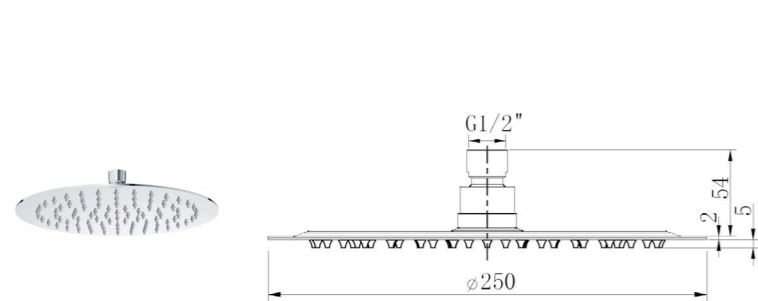

G108021-6A01-1
Shower head
Shower faceplate: 10Inches