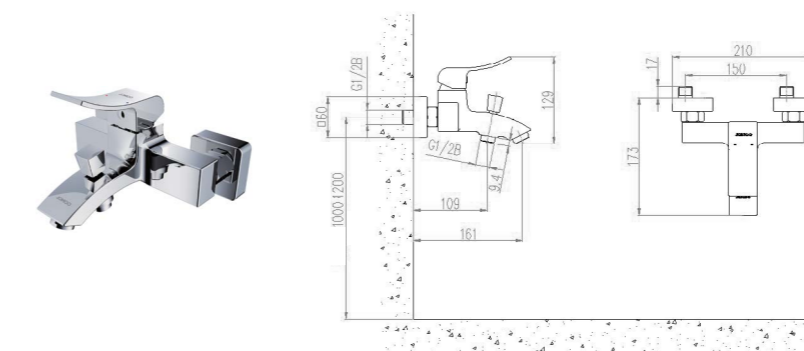

35272-055/1B-I011
Bath and shower mixer

Center distance of water inlet: 150mm
Distance from shower outlet to wall: 109mm
Distance from bathtub outlet to wall: 161mm
External thread: G1/2