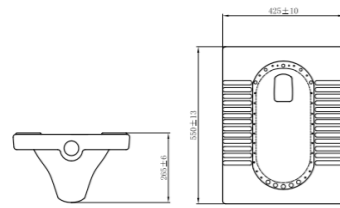

14099-1/21P-1
Squatting Pan

550*425*265mm
Water inlet: back
Water outlet: front
With S-bend