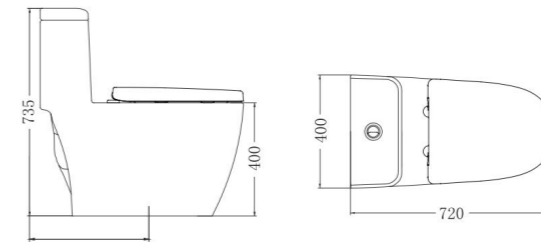

11168-2-2/31Z-2

One-piece toilet
Standard Configuration:
720*400*755mm
S-Trap
Rough-in: 305mm