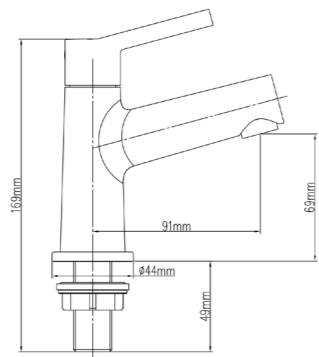

76027-543/1C-I011
Cold-only basin faucet

total height: 169mm
height of outlet hole: 69mm
distance from water outlet center to body: 91mm