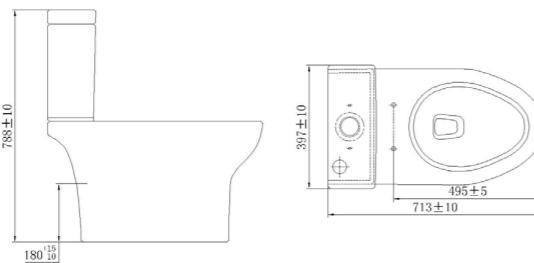

11229-2-2/31Z-1

One-piece toilet
Standard Configuration:
730*467*725mm
S-Trap
Rough-in: 305mm

11215-2-1-31Z-I011

One-piece toilet
Standard Configuration:
690*360*681mm
S-Trap
Rough-in: 305mm

11299-2-1/31P-I011

One-piece toilet
Standard Configuration:
700*380*745mm
S-Trap
Rough-in: 305mm

11158-2-1/11Z-I011

Two-piece toilet
Standard Configuration:
713*397*788mm
P-Trap
Rough-in: 180mm