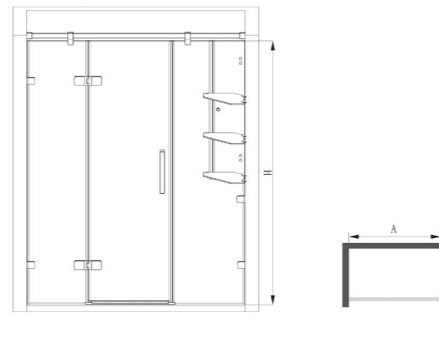

Standard specification
≤(1600-2000)*2000mm