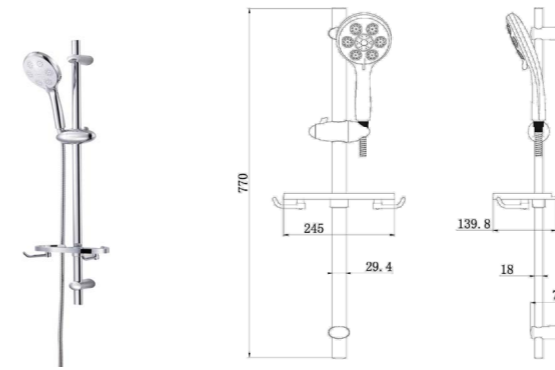

S134013-2B01-4
Dance water shower with slide bar
258*125*64mm

S120013-2B01-2
LED hand shower
Faceplate: 5 inches

S120013-2B01-3
LED shower with wall-bracket
Faceplate: 5 inches
Hose: 1.5m