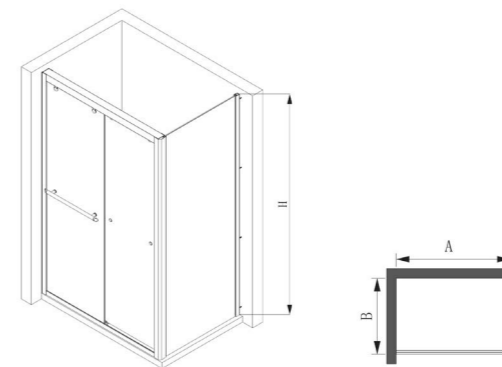

Aluminum border self-cutting
1700-1800mm

Series 21 M1218-3A01-JMO
Shower screen
1800*1900mm

Standard specification

Series 21 M1214-3A01-JMO
Square shower enclosure
2100*1900 mm

Aluminum border self-cutting
1800-2000mm