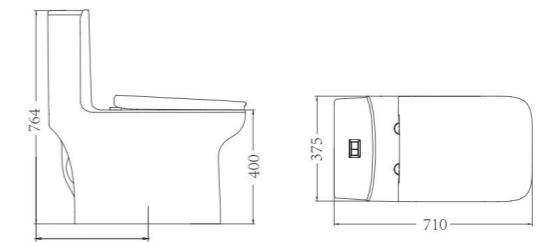

11211-2-2/31Z-I011

One-piece toilet
Standard Configuration:
710*375*764mm
S-Trap
Rough-in: 305mm