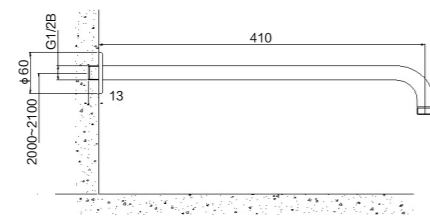

37237-000/1B-1
Shower arm

Decorative cover: $\Phi 60$ mm
Distance from outlet to wall: 420mm
External thread: G1/2B