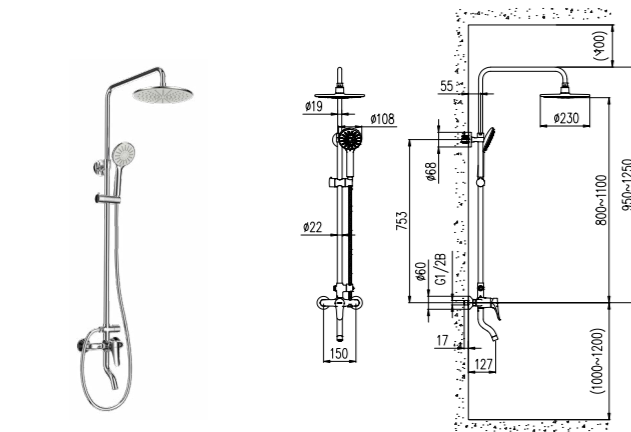

36509-122/1B-1
Shower set

Center distance of water inlet: 150mm
External thread: G1/2B
Vertical distance between water inlet and mouting base: 753mm
Vertical distance between water inlet and the top: 950-1250mm
Distance between inlet and shower faceplate: 800-1100mm