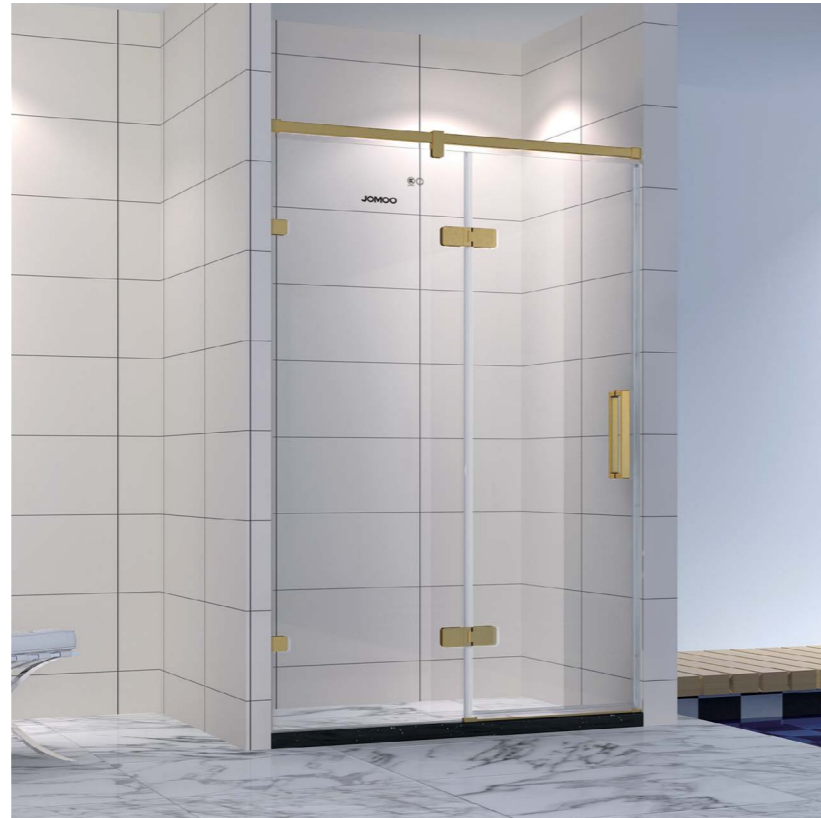

HARP

M1381-3M01-JMO

Shower room

Standard Configuration: 1400*2000mm

Customization specification:

≤(1200~1600)*(800~1000)*2200mm

Z1D6800-S2-CJM305

Smart toilet

Standard Configuration:
730*407*486mm
S-Trap
Rough-in: 305mm

36295-272/2B1-1

Shower

Center distance of water inlet: 150mm
Vertical distance between water inlet and the top: 950-1250mm
Distance between inlet and shower faceplate: 800-110mm
Distance between wall and shower: 450mm

32257-272/2B-Z

Basin mixer

Total height: 273mm
Height of outlet hole: 190mm
Distance from water outlet center to body: 135mm