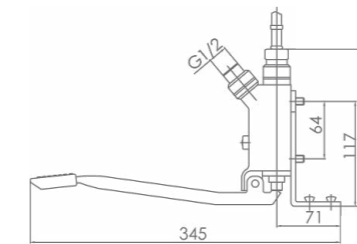

2902L-1B-1
Pedal flushing valve

Inlet thread: G1/2