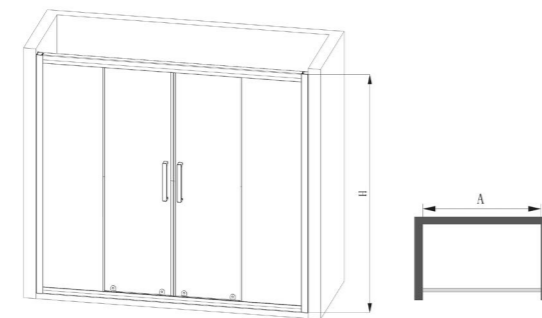

Standard specification