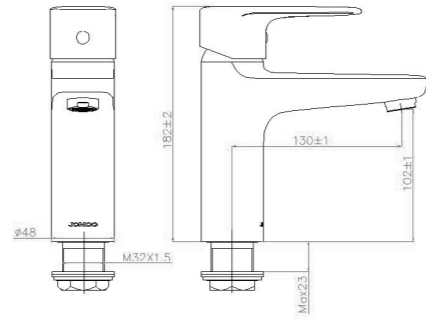

32251-277/1B-Z
lavatory faucet

Total height: 182mm
Height of outlet hole: 102mm
Distance from water outlet center to body: 130mm