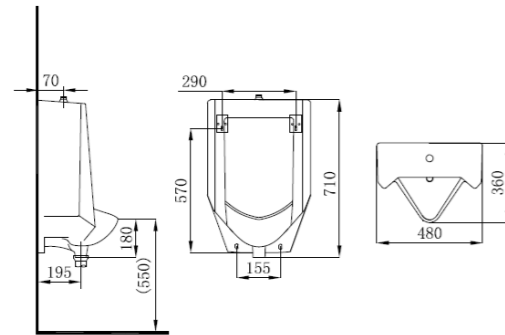

480*360*710mm
Water inlet: back
S-trap

13042-2Z/41Z-I011
Wall-hung urinal

480*360*685mm
Water inlet: back
P-trap

13042-1/61Z-1
Wall-hung urinal

480*360*710mm
Water inlet: top
P-trap

13042-2/61Z-1
Wall-hung urinal