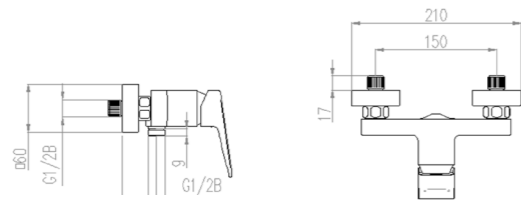

35280-477/1B-I011
Shower mixer

Inlet spacing: 150mm
Distance between wall & outlet: 43mm
External thread: G1/2
Diameter of decorative cover: $\phi 60$