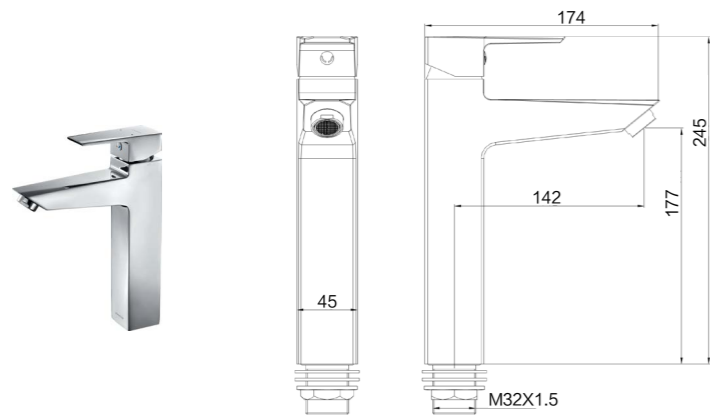

32145-128/1B2-Z
Basin faucet

Height of outlet hole: 90mm
Distance from water outlet center to body: 108mm
Total Height: 160mm

39011-128/1B2-Z
Wall-mounted lavatory faucet

Distance from water outlet center to body: 171mm
Center distance of handle and the water outlet: 132mm