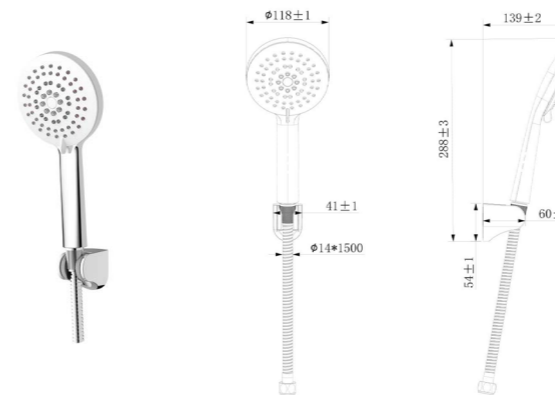

36357-000/1B-I011
Separated shower set

External thread: G1/2
 Vertical distance between connection and the top: 1072mm
 Vertical distance of mounting base: 649±5mm

36383-000/1B-1
Separated shower set

External thread: G1/2
 Shower faceplate: 4.2 Inches
 Shower head: 8 Inches

S134013-2B01-1
Dance water hand shower

258*125*64mm

S134013-2B01-3
Dance water shower with wall-bracket
258*125*64mm

S120013-2B01-4
LED shower with slide bar
Faceplate: 5 inches
Hose: 1.5m
Slide bar: 770mm

S134013-2B01-4
Dance water shower with slide bar
258*125*64mm

S171015-2B02-1
Hand shower
Shower faceplate: 5 Inches

S120013-2B01-2
LED hand shower
Faceplate: 5 inches

S171015-2B02-3
Hand shower
Shower faceplate: 5 Inches
Hose length: 1.5m