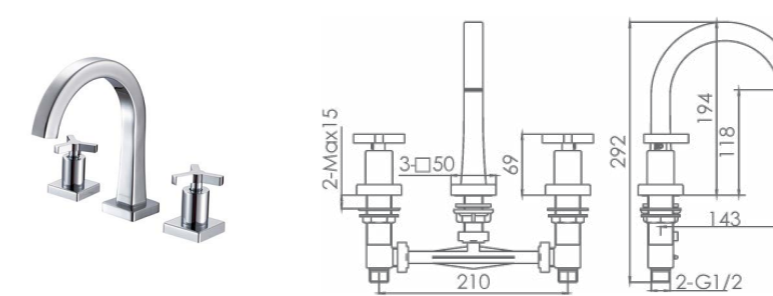

22030-231/1B-I011
Basin mixer

Center distance of water inlet: 210mm
Distance from water outlet center to body: 143mm
Height of outlet hole: 118mm
Total Height: 194mm