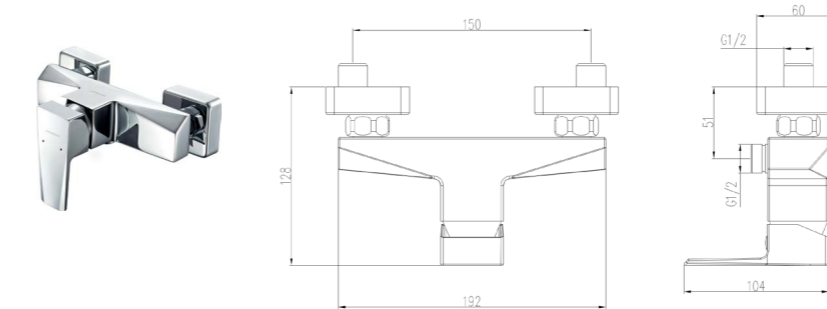

35120-128/1B-I011
Shower mixer

Inlet spacing: 150mm
Distance between wall & outlet: 51mm
External thread: G1/2