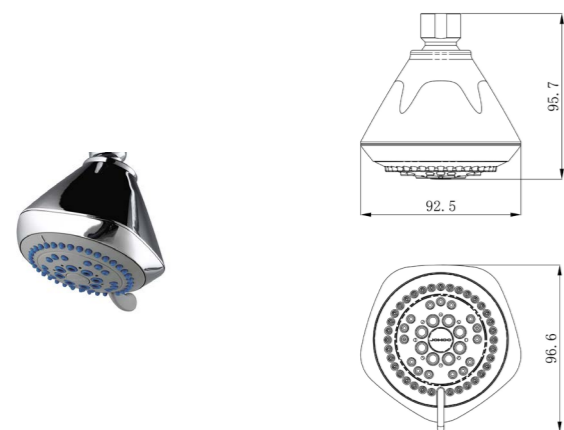

G06031-2B02-I011
Shower head

Shower faceplate: 9 Inches

G22011-2B01-I011
Shower head

Shower faceplate: 9x9Inches

G01031-2B04-I011
Shower head

Shower faceplate: 3 Inches

G03015-2B05-I011
Shower head

Faceplate: 4 inches