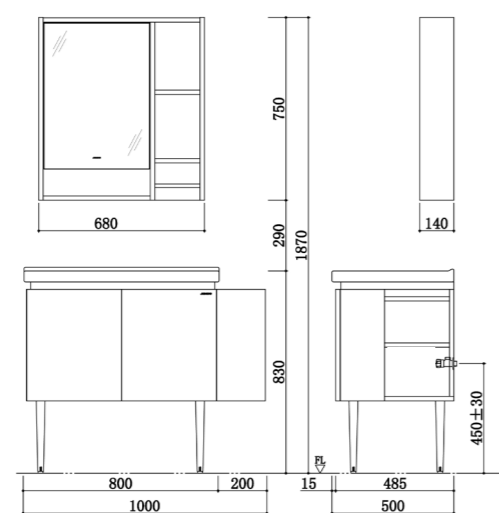

A1215-021A-2
Floor-standing bathroom cabinet
Standard Configuration:
1000*500*1870mm