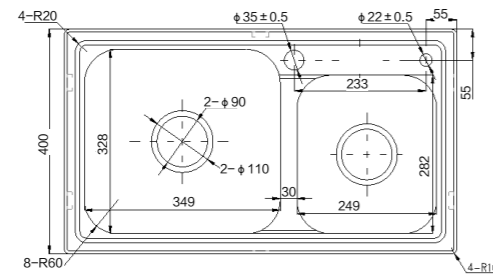

06118-7Z-2
Stainless steel sink

700*400*196mm
Install hole size: 680*380-R20mm