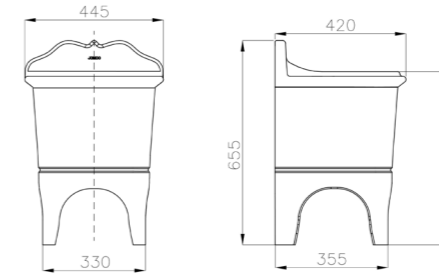

270*360*660mm
Water inlet: top
S-trap

15020-1/01P-2
Mop basin

430*400*590mm
Drain hole:ø60mm

14099-1/21P-1
Squatting Pan

550*425*265mm
Water inlet: back
Water outlet: front
With S-bend

15025-1/01P-1
Mop basin