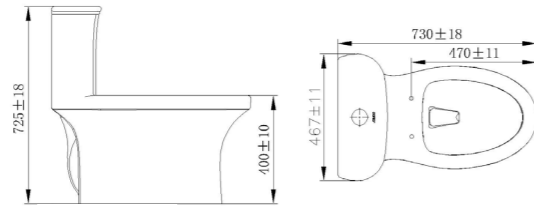

11229-2-2/31Z-1

One-piece toilet
Standard Configuration:
730*467*725mm
S-Trap
Rough-in: 305mm