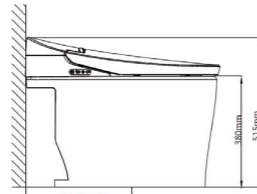

Z1D7660-SA-IDO305

Intelligence toilet
670*407*515mm
S-Trap
Rough-in: 305mm