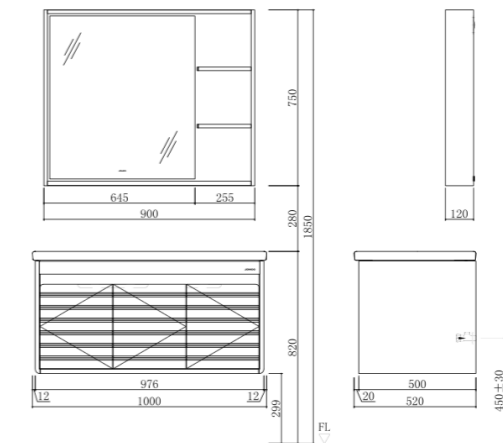

A2193-337H-1

Wall-hung bathroom cabinet
Standard Configuration:
1000*500*1850mm

AM2193-337H-1
Makeup mirror: 900*120*750mm

AB2193-337H-1
Main cabinet: 976*500*480mm

12229-1/11Z-1
Integrated basin: 1000*520*244mm