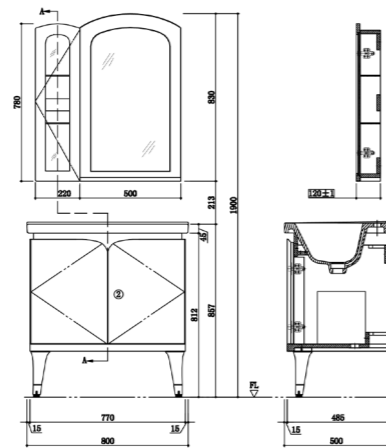

A1128-311A-I011

Floor-standing bathroom cabinet
Standard Configuration:
800*500*1900mm

AM1128-011A-I011
Makeup mirror: 500*120*830mm

AB1128-311A-I011
Main cabinet: 770*485*812mm

AS1128-311A-I011
Side cabinet: 220*120*780mm

12147-1/11Z-I011
Integrated basin: 800*500*237mm