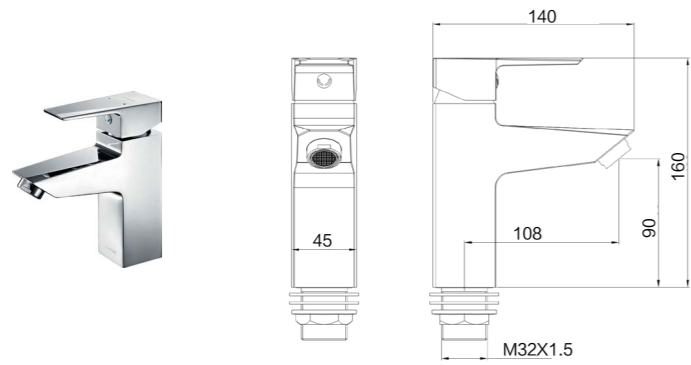

32145-128/1B2-Z
Basin faucet

Height of outlet hole: 90mm
Distance from water outlet center to body: 108mm
Total Height: 160mm

39011-128/1B2-Z
Wall-mounted lavatory faucet

Distance from water outlet center to body: 171mm
Center distance of handle and the water outlet: 132mm