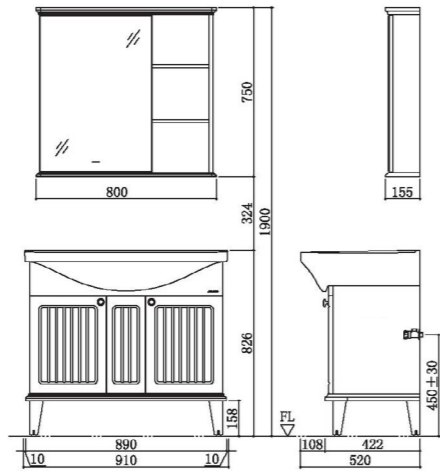

A1160-312J-1
Floor-standing bathroom cabinet
Standard Configuration:
910*520*1900mm

- **AC1160-312J-1**
  Makeup mirror: 800*155*750mm
- **AB1160-312J-1**
  Main cabinet: 890*422*774mm
- **12232-1/11Z-1**
  Integrated basin: 910*520*237mm