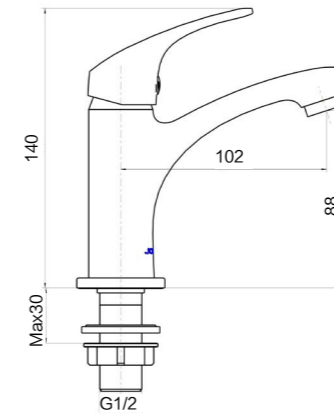

Height of outlet hole: 90mm
Center distance of water outlet: 102mm
Total height: 139mm
Outlet thread: G1/2