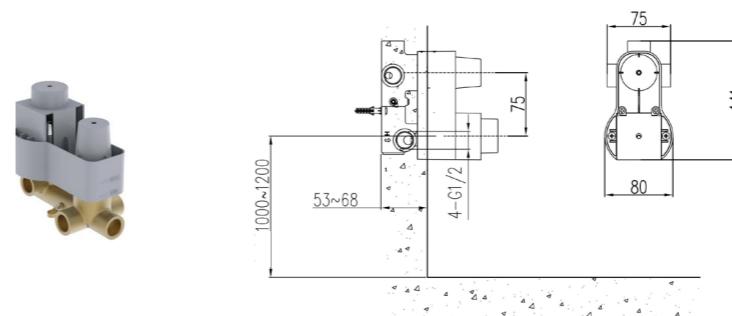

37204-000/1B-1
Concealed three-channel spool

External thread: G1/2
Center distance: 75