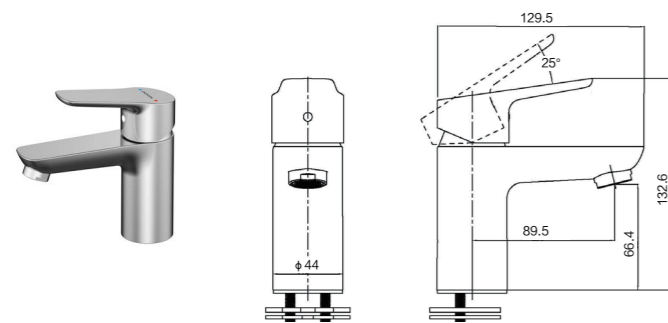

32314-484/1C-Z
Basin faucet

Total height: 132mm
Height of outlet hole: 89mm
Distance from water outlet center to body: 66mm