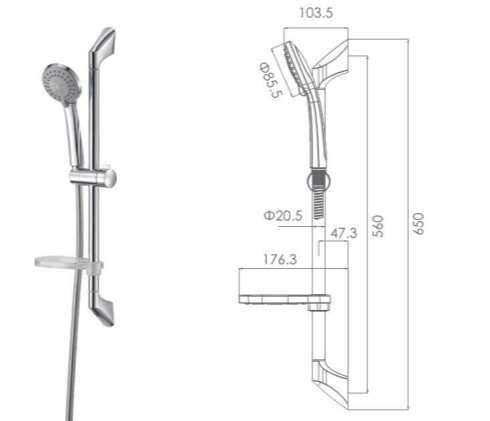

S120013-2B01-3
LED shower with wall-bracket
Faceplate: 5 inches
Hose: 1.5m

S171015-2B02-2
Hand shower
Shower faceplate: 5 Inches
Hose length: 1.5m
Slide bar length: 662mm

S105013-2B02-I011
Hand shower

Shower faceplate: 4 Inches

S02015-2C11-2
Five-function hand shower

Outlet faceplate: 3.5Inches

S02015-2C11-1
Five-function hand shower with wall-bracket

Outlet faceplate: 3.5Inches
Hose length: 1.5m

S82023-2B01-I011
Three-function hand shower

Shower faceplate: 3Inches

S82023-2C01-2
Three-function hand shower with wall-bracket

Shower faceplate: 3Inches
Hose length: 1.5m

S82023-2C01-1
Function hand shower with slide bar

Shower faceplate: 3Inches
Hose length: 1.5m
Slider bar length: 650mm