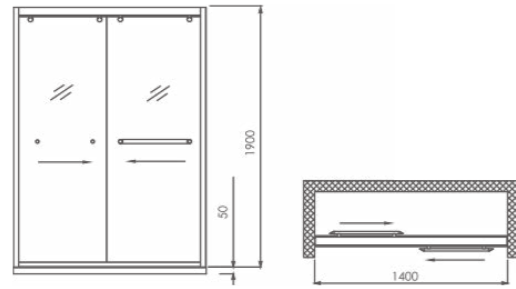

Standard specification
(1600-2000)*2000mm

Series H1
M3H11-3A01-JMW
Shower screen
900*900*1900mm

Standard specification
≤(800-1500)*(800-1500)*2000mm

Series H2 M1H21-3A01-JMO
Shower screen
1400*1900mm

Standard specification
(1150-1600)*2000mm