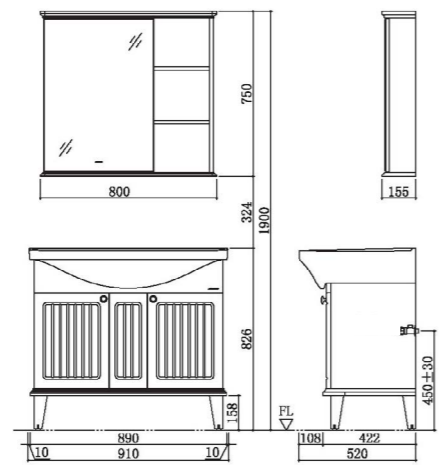

A1160-315N-1
Floor-standing bathroom cabinet
Standard Configuration:
910*520*1900mm

- **AC1160-315N-1**
  Makeup mirror: 800*155*750mm
- **AB1160-315N-1**
  Main cabinet: 890*422*774mm
- **12232-1/11Z-1**
  Integrated basin: 910*520*237mm