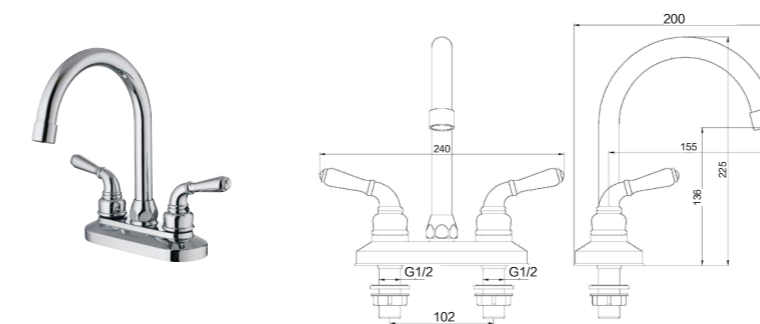

2203-249/1C1-Z
Basin mixer

Height of outlet hole: 138.5mm
Distance from water outlet center to body: 150mm
Installation hole spacing: 102mm
Total height: 230mm