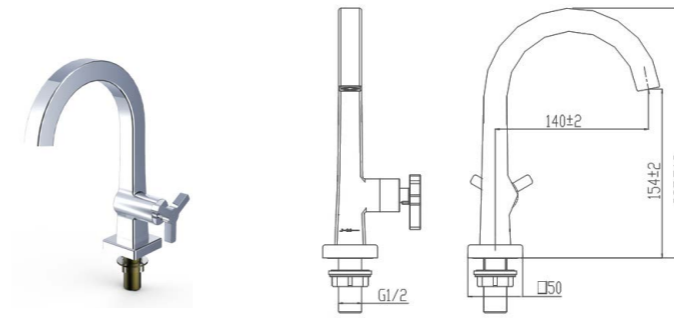

34005-231/1B-I011
Cold-only basin faucet
Center distance of water outlet: 212mm
Total height: 222mm
Outlet thread: G1/2