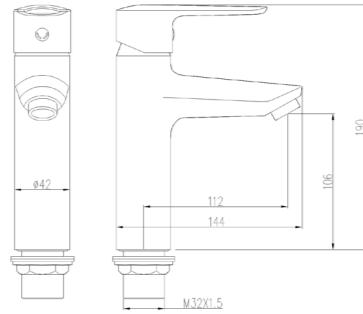

32142-126/1B1-Z
Basin faucet

Total height: 190mm
Height of outlet hole: 105mm
Distance from water outlet center to body: 112mm