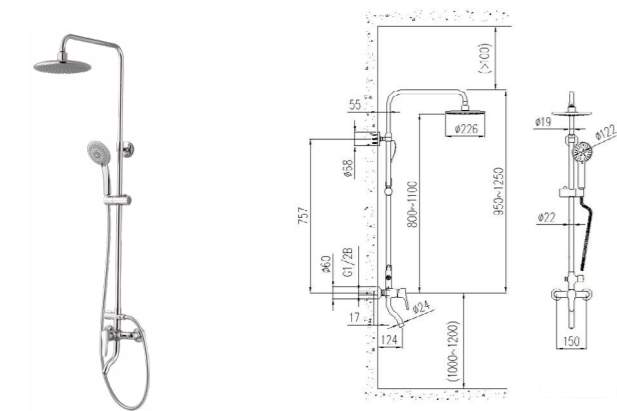

36309-147/1B3-1
Shower set

Center distance of water inlet: 150mm
External thread: G1/2B
Diameter of decorative cover: $\Phi 60$ mm
Vertical distance between water inlet and the top: 950-1250mm
Distance between inlet and shower faceplate: 800-1100mm
Distance between wall and shower: 445mm