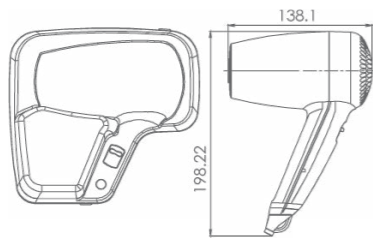

52E2010-12-CJM1
Urinal sensor flushing device

74*64*128mm
Infrared sensing
DC power

5605-00-1
Sensor hand dryer
252*520*190mm
Infrared sensing
AC power

56E6005-30-CJM1
Sensor hand dryer
252*120*85mm
Infrared sensing
AC power