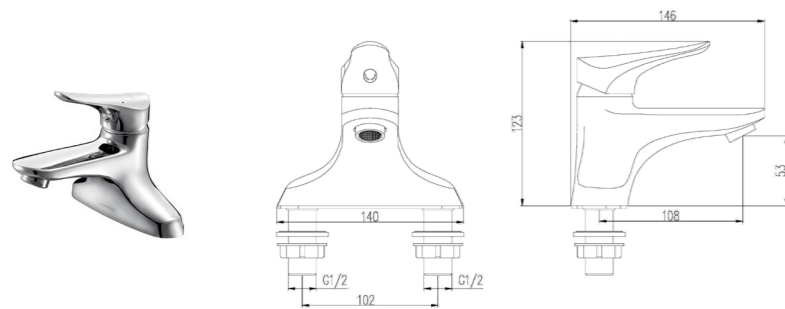

32138-122/1C1-Z
lavatory faucet

Total height: 312.4 mm
Height of outlet hole: 239.4mm
Distance from water outlet center to body: 105mm

32135-122/1C1-Z
Basin mixer

Height of outlet hole: 53mm
Distance from water outlet center to body: 108mm
Installation hole spacing: 102mm
Total height: 123mm