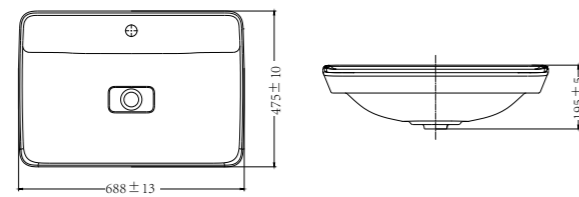

12409-1/11Z-I011

Above counter basin
Standard Configuration:
600*480*175mm

12161-1/01P-I011

Artistic basin
Standard Configuration:
480*370*135mm

12138-1/01Z-I011

Above counter basin
Standard Configuration:
595*380*200mm