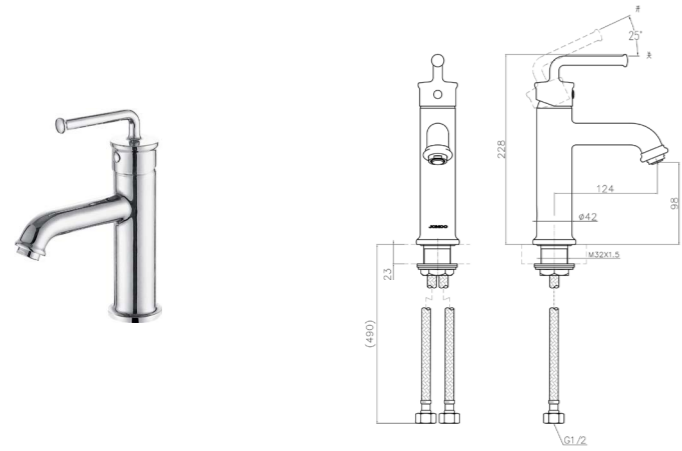

32249-272/1B-Z
Basin faucet

Height of outlet hole: 98mm
Distance from water outlet center to body: 124mm
Total Height: 228mm