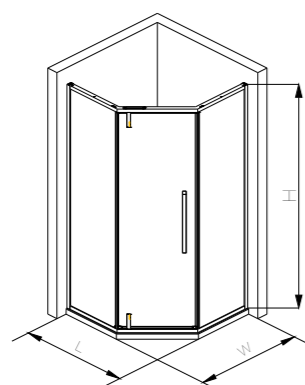

Series A6
M7A61-4F01-JMO
Shower room
1000*1000*2000mm

8mm

Standard specification
≤(800-1500)*(800-1500)*2000mm

8mm