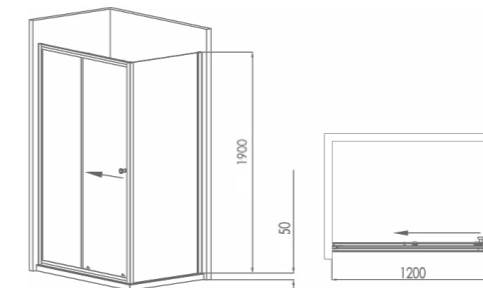

Standard specification
≤(1200-1600)*(800-1000)*2000mm