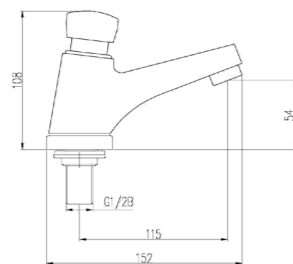

Inlet thread: G1/2

8242-004/1B-I011
Button-press time-lapse basin faucet

Height of outlet hole: 54mm
Distance from water outlet center to body: 115mm
Total Height: 108mm
Inlet thread: G1/2

| Hardware

Colorful PVD