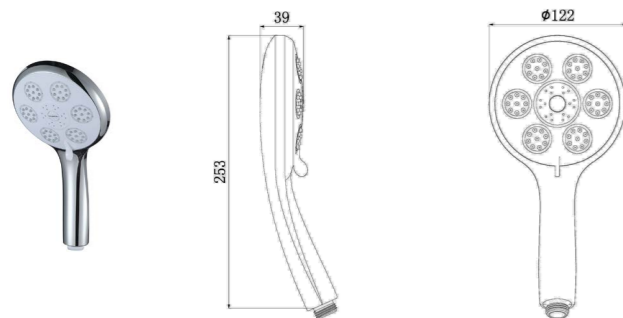

S120013-2B01-2
LED hand shower
Faceplate: 5 inches