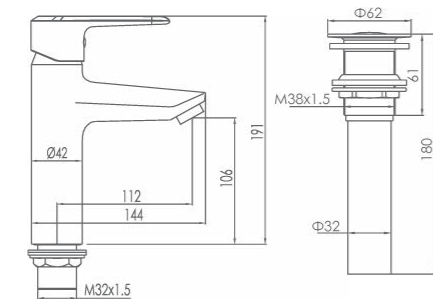

02037-00-I011
Basin mixer+Drainer

Total height: 190mm
Height of outlet hole: 105mm
Distance from water outlet center to body: 112mm