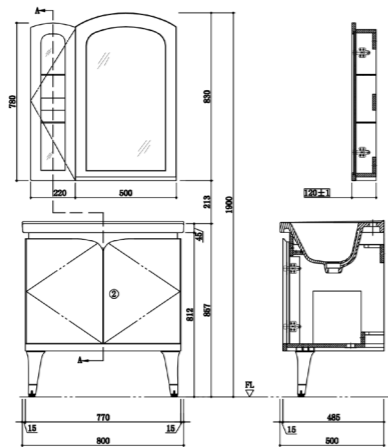

AM1128-011A-I011
Makeup mirror: 500*120*830mm

AB1128-311A-I011
Main cabinet: 770*485*812mm

AS1128-311A-I011
Side cabinet: 220*120*780mm

12147-1/11Z-I011
Integrated basin: 800*500*237mm

A2234-112T-1

Wall-hung bathroom cabinet
Standard Configuration:
800*520*1850mm