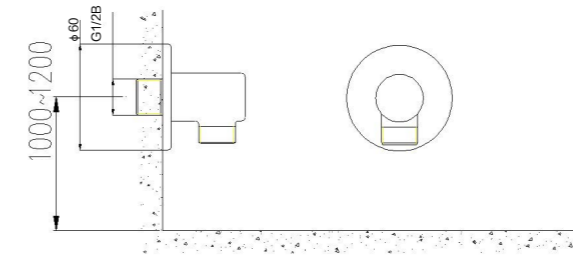

G29031-2B01-2
Head shower

Shower faceplate: 6 Inches
Internal Thread: G1/2

T1411-2B01-1
Slide bar

Distance between holes: 600mm
Diameter: 22mm

37237-000/1B-1
Shower arm

Decorative cover: $\Phi 60$ mm
Distance from outlet to wall: 420mm
External thread: G1/2B