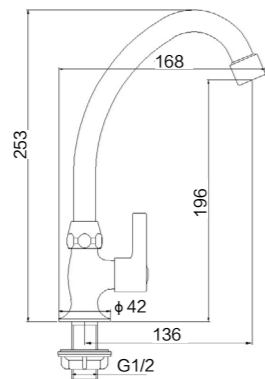

77015-183/1C-I011
Cold-only basin faucet

Height of outlet hole: 196mm
Center distance of water outlet: 136mm
Total height: 253mm
Inlet thread: G1/2