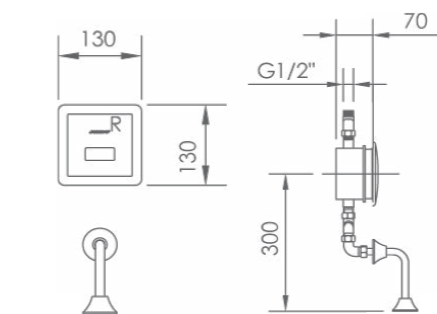

5211-1B1-1
Urinal sensor flushing device

130*130mm
Infrared sensing
DC power