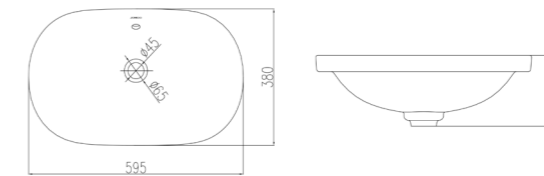

12138-1/01Z-I011

Above counter basin
Standard Configuration:
595*380*200mm