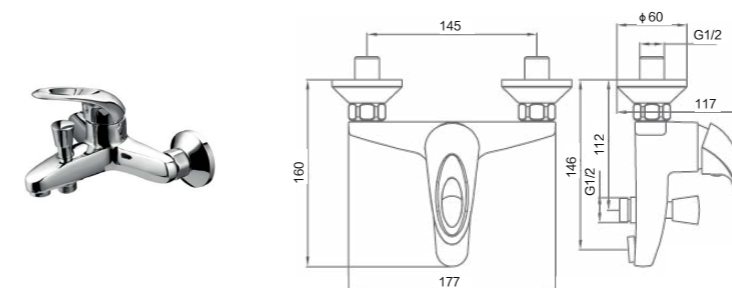

3577-050/1C-I011
Bath and shower mixer

Center distance of water inlet : 145mm
Distance from shower outlet to wall: 112mm
Distance from bathtub outlet to wall: 146mm
External thread: G1/2