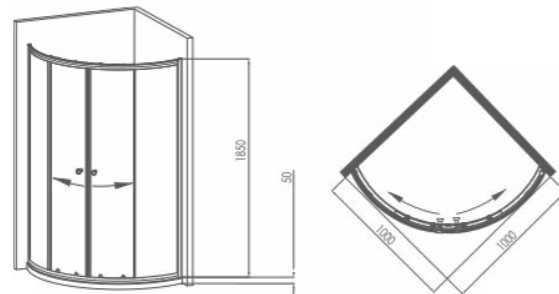

Standard specification