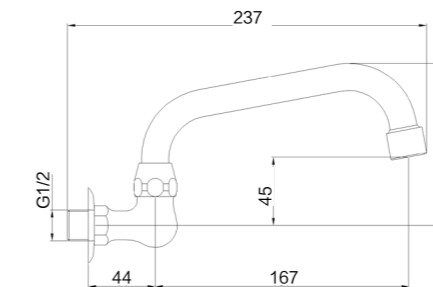

7714-183/1C-I011
Single-handle faucet

Height of outlet hole: 46mm
Center distance of water outlet: 168mm
Total height: 99mm
Inlet thread: G1/2"

7101-238/1C-I011
Quick-open faucet

Inlet thread: G1/2
Total length: 97mm
Distance between wall & outlet: 85mm
Total height: 81mm