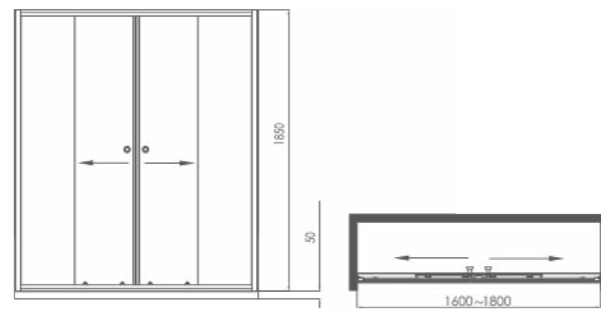

Standard specification
≤(1600-1800)*1900mm