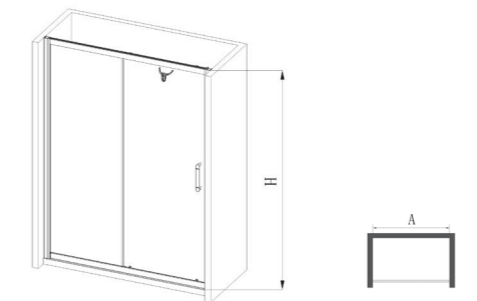

Standard specification
6mm: ≤(1200-1600)*1900mm
8mm: ≤(1200-1600)*2000mm