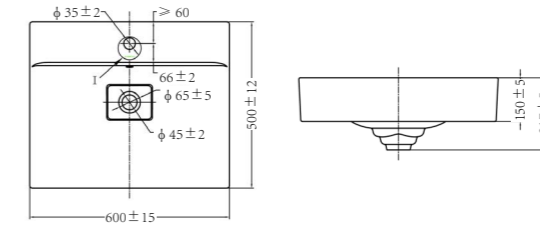

12141-1/11Z-1

Above counter basin
Standard Configuration:
600*500*217mm