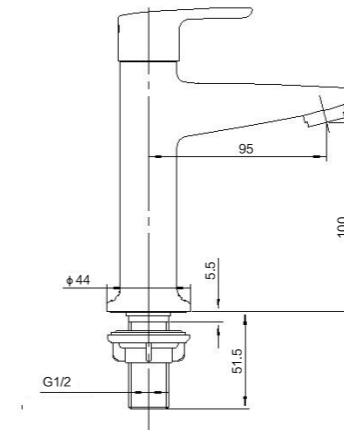

76021-388/1C-I011
Cold-only basin faucet

Height of outlet hole: 100mm
Center distance of water outlet: 95mm
Total height: 212mm
Outlet thread: G1 /2