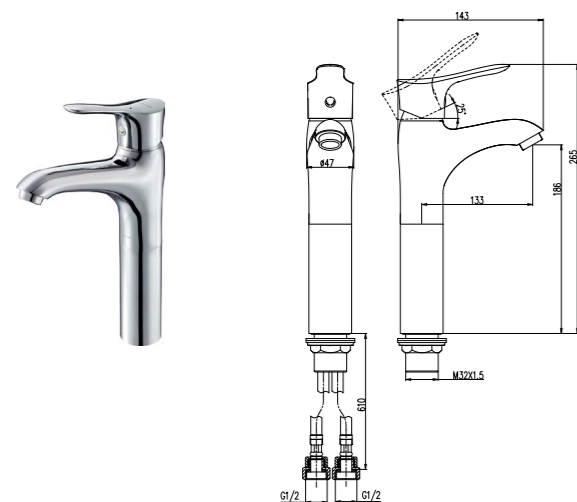

32162-147/1C1-Z
lavatory faucet

Total height: 265mm
Height of outlet hole: 186mm
Distance from water outlet center to body: 133mm