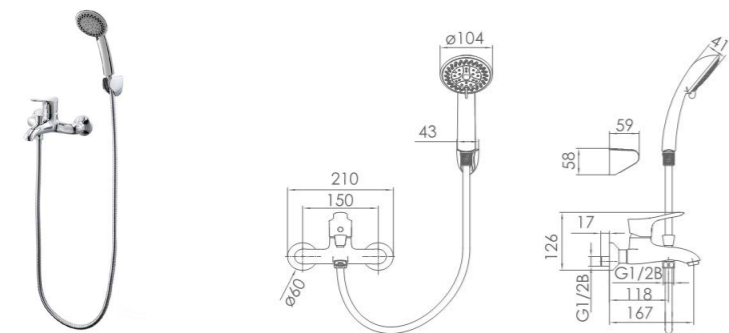

35127-147/1C-1
Shower mixer

Inlet spacing: 150mm
Distance between wall & outlet: 55.5mm
External thread: G1/2

35128-147/1C-1
Bath and shower mixer

Center distance of water inlet: 150mm
Distance from outlet to wall: 180.5mm
External thread: G1/2