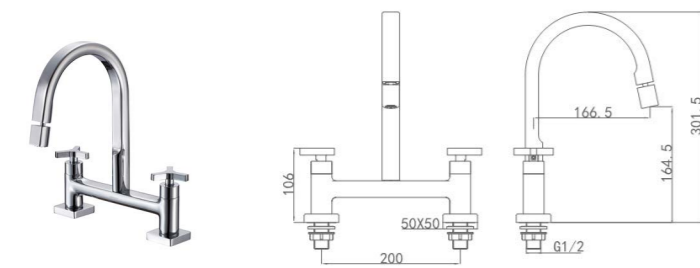

23009-231/1B-I011
Vertical kitchen faucet

Height of outlet hole: 164.5mm
Distance from water outlet center to body: 166.5mm
Total height: 301.5mm
External thread: G1/2